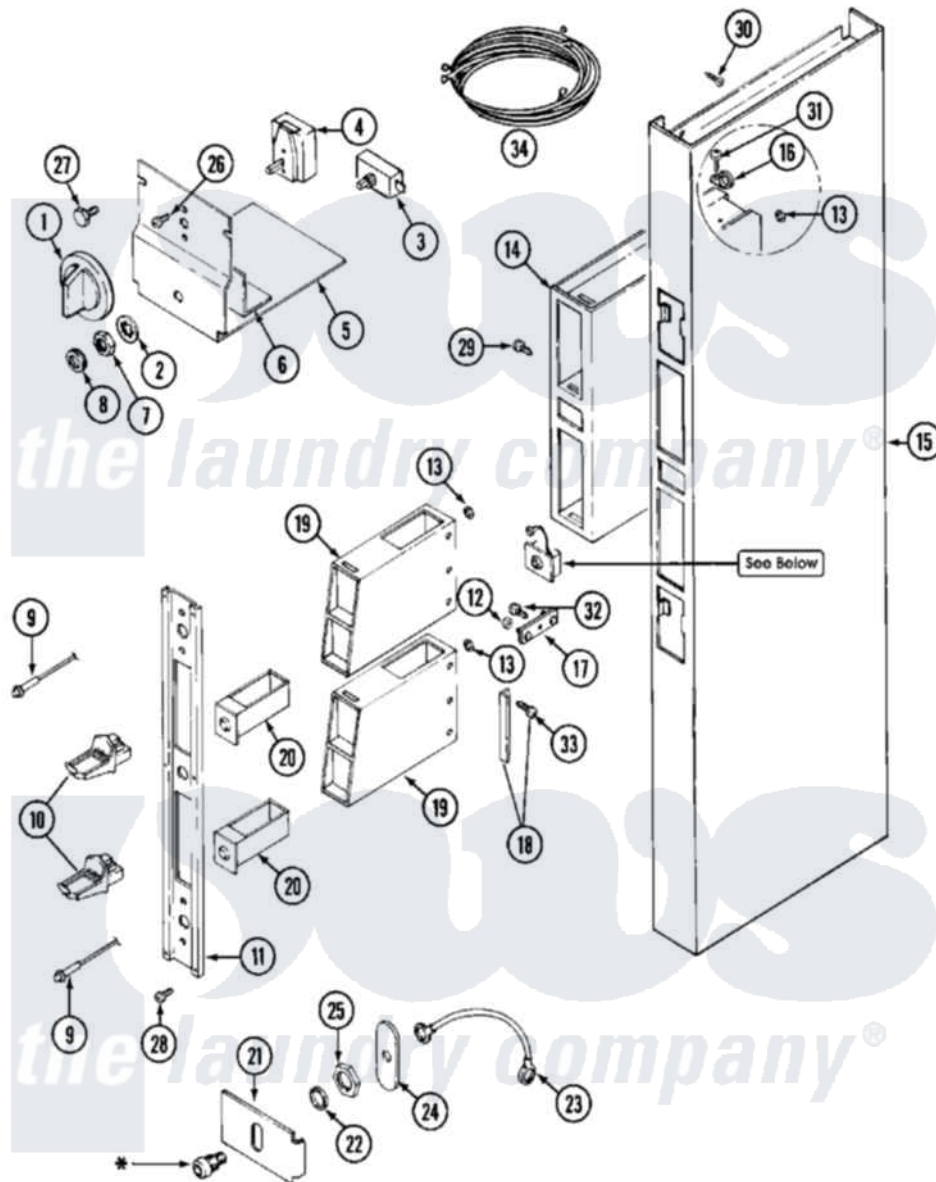

# Maytag MDE11CSACL 01 - CONTROL CENTER SHROUD

**\* Contact your Commercial Distributor For Security Items.**

Maytag [Residential Maytag MDE11CSACL Dryer Parts](#) Parts Diagram 01 - CONTROL CENTER SHROUD  
 Click on the part number to view part

Item	Original Part Number	Replaced By	Status	Part Description
001	<a href="#">205663</a>			Knob For Selector Switch
002	<a href="#">312751</a>			Lockwasher, Start Switch
003	306940	<a href="#">W10149462</a>		Switch, Push-To-Start
004	<a href="#">307253</a>			Switch, Cycle Selector
005	<a href="#">Y314261</a>			Switch And Relay Bracket
006	NLA		Not Available	INSULATOR, SWITCH
007	Y312706	<a href="#">422617</a>		Nut
008	<a href="#">Y312702</a>			Knurled Nut, Start Switch
009	303963		Not Available	LIGHT, INDICATOR
010	NLA		Not Available	SLIDE, MAYTAG COIN
011	315037		Not Available	PANEL, VAULT
012	Y052740	<a href="#">62739</a>		Nut, Lock
013	Y313671	<a href="#">33001303</a>		Grommet, Plate Hole
014	211294	<a href="#">90767</a>		Screw, 8A X 3/8 HeX Washer Head Tapping
"	305534		Not Available	VAULT ASSEMBLY
"	<a href="#">Y313559</a>			Screw