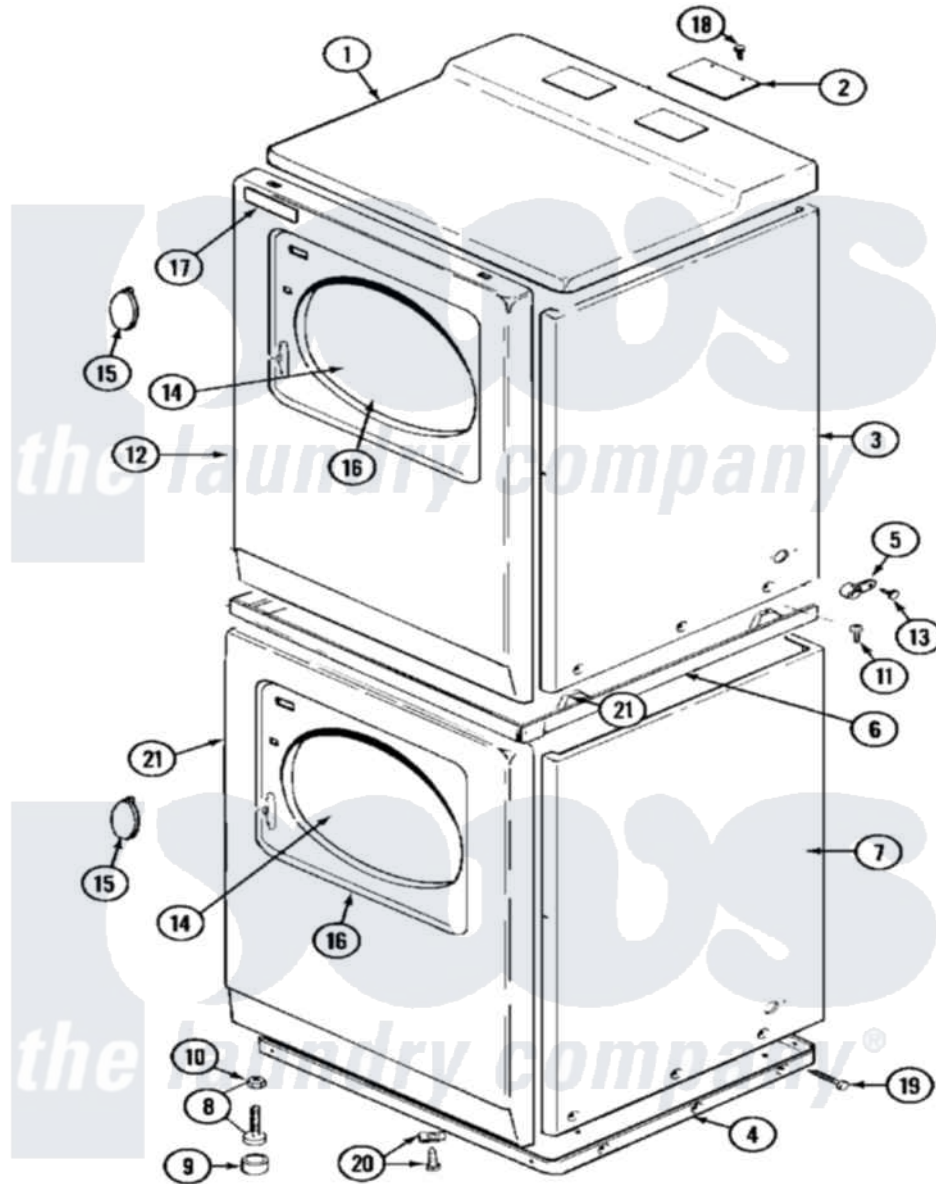

Maytag MDE11CSACL 03 - FRONT

Maytag Residential Maytag MDE11CSACL Dryer Parts Parts Diagram 03 - FRONT
 Click on the part number to view part

Item	Original Part Number	Replaced By	Status	Part Description
001	33001161		Not Available	TOP COVER ASSEMBLY (WHT)
"	33001165			Top Cover Assembly
"	NLA		Not Available	(ALM)
002	NLA		Not Available	PLATE, COVER
003	NLA		Not Available	CABINET (UPR-ALM)
004	306530		Not Available	BASE ASSEMBLY (LOWER)
005	910768	M0280301		Tie Electr
006	33001302			(WHT)
"	911050	4312464		Screw
"	NLA		Not Available	SPACER ASSEMBLY (ALM)
"	Y310632	1163839		Screw
007	NLA		Not Available	CABINET (LWR-ALM)
008	Y302699	22003428		Leg, Adjustable
009	210684			Foot, Adjustable Leg
010	210385			Lock Nut For Adjustable Leg
011	314663	214354		Screw, Top Cover To Cabnt.

012	NLA		Not Available	PANEL, FRONT (WHT)
013	211168	W10139210		Screw, 8-18 X 5/16
014	33001203		Not Available	PANEL, CLEAR INNER (W/SEAL)
015	314939			Handle, Door
"	314974			Handle, Door
016	314967		Not Available	DOOR W/WINDOW OUTER HALF (WHT)
"	NLA		Not Available	(ALM)
017	NLA		Not Available	NAME PLATE
018	Y313559			Screw
019	213007			Xfor Cabinet See Cabinet, Back
020	204439			Screw And Fstner Assembly
021	310933	33002194		Nut, Speed