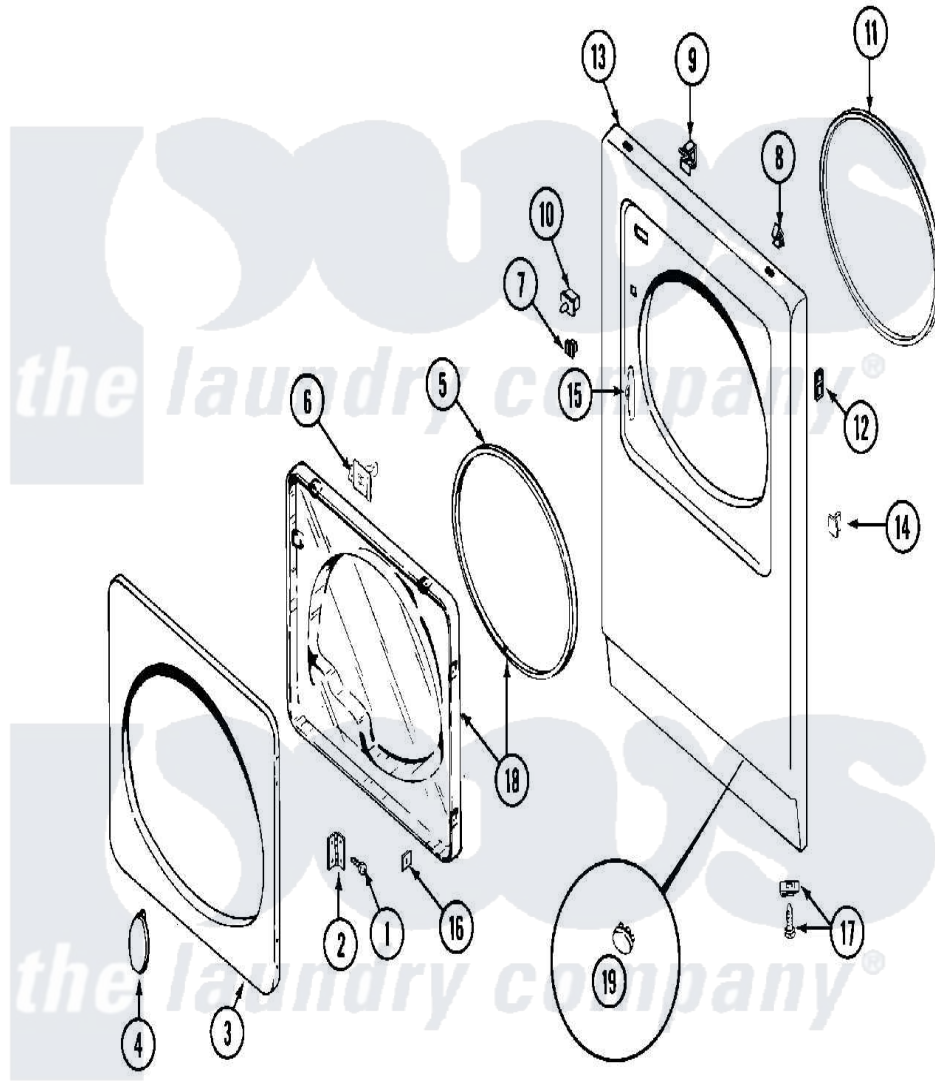

# Maytag MDE11CSACL 04 - DOOR

Maytag [Residential Maytag MDE11CSACL Dryer Parts](#) Parts Diagram 04 - DOOR  
 Click on the part number to view part

Item	Original Part Number	Replaced By	Status	Part Description
001	<a href="#">Y314062</a>			Screw, Door Hinge And Panel
002	<a href="#">33001230</a>			Hinge, Door
003	314967		Not Available	DOOR W/WINDOW OUTER HALF (WHT)
"	NLA		Not Available	(ALM)
004	<a href="#">314939</a>			Handle, Door
"	<a href="#">314974</a>			Handle, Door
005	<a href="#">33001192</a>			Seal, Door
006	<a href="#">33001305</a>			Strike, Door
007	Y304578	<a href="#">LA-1003</a>		Door Catch Kit
008	212982	<a href="#">22001650</a>		Fastener, Spring
009	<a href="#">Y310376</a>			Clip, Door Switch Harness
010	33001509	<a href="#">W10169313</a>		Switch-Dor
"	Y305753	<a href="#">W10169313</a>		Switch-Dor
011	<a href="#">314937</a>			Seal, Front Panel
012	NLA		Not Available	SPEEDNUT, HINGE SCREW
"	NLA		Not Available	SCREW, PLASTIC

013	NLA	Not Available	PANEL, FRONT (WHT)
014	NLA	Not Available	PLUG, DOOR CATCH
015	<a href="#">33001175</a>		Cover, Hinge Hole
"	<a href="#">33001176</a>		Cover, Hinge Hole
016	<a href="#">Y313910</a>		Clip, Door Liner To Outer Panel
017	<a href="#">204439</a>		Screw And Fstner Assembly
018	33001203	Not Available	PANEL, CLEAR INNER (W/SEAL)
019	33001132	<a href="#">33002342</a>	Plug, Sifht Hole
"	33001168	Not Available	PLUG, SIGHT HOLE (ALM)