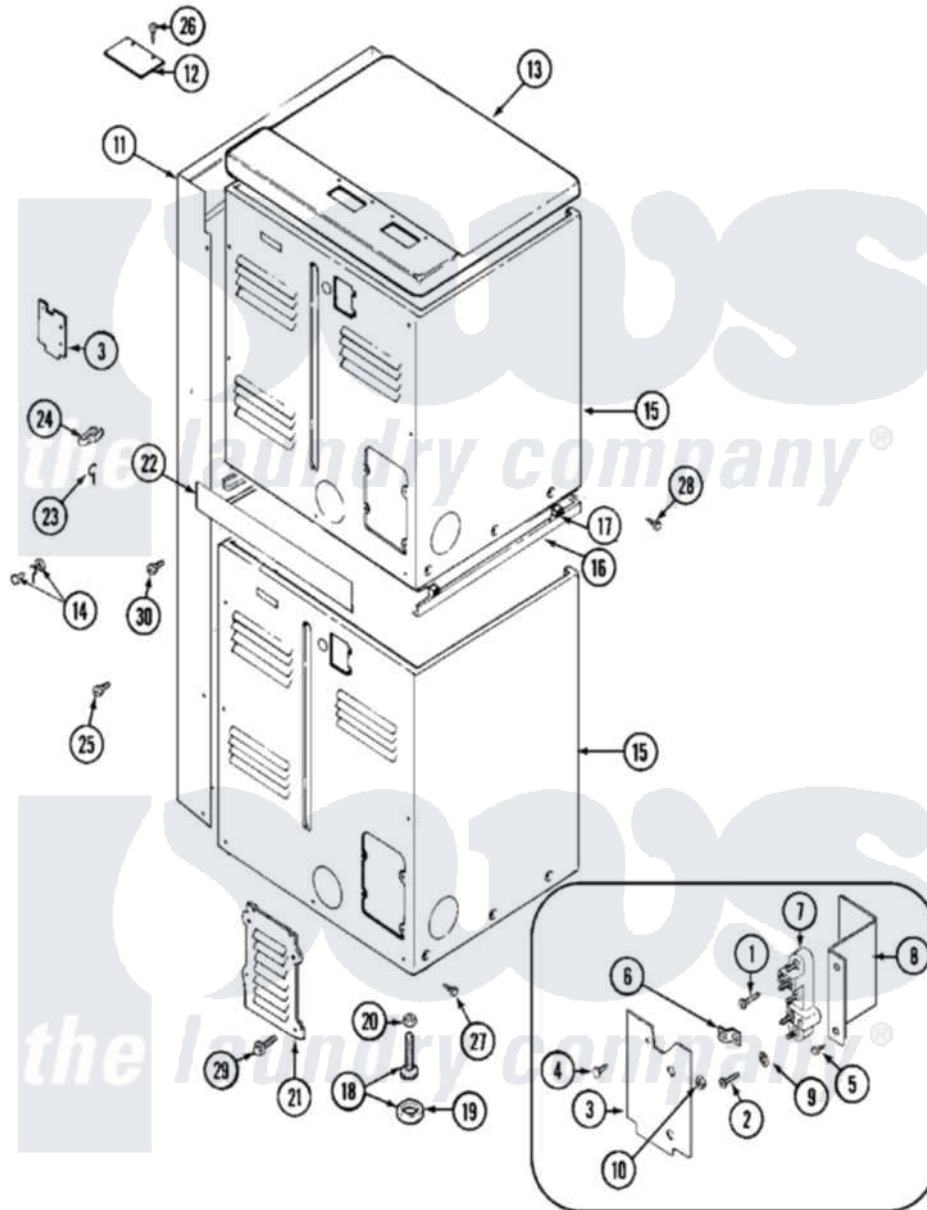

# Maytag MDE11CSACL 05 - REAR

Maytag [Residential Maytag MDE11CSACL Dryer Parts](#) Parts Diagram 05 - REAR  
 Click on the part number to view part

Item	Original Part Number	Replaced By	Status	Part Description
001	NLA		Not Available	SCREW, GROUND STRAP
002	Y310632	<a href="#">1163839</a>		Screw
003	Y312905		Not Available	COVER, TERMINAL
004	<a href="#">Y313561</a>			Screw----NA
005	Y312209	<a href="#">W10001200</a>		Screw
006	<a href="#">Y312184</a>			Strap, Grounding
007	<a href="#">400008</a>			Block, Terminal
008	<a href="#">Y312904</a>			Bracket, Terminal Block
009	<a href="#">311093</a>			Washer, Terminal Connection
"	<a href="#">Y311270</a>			Washer, Terminal Block
010	311484	<a href="#">112432</a>		Nut
011	NLA		Not Available	SHROUD, CONTROL (WHT)
012	NLA		Not Available	PLATE, TOP COVER
013	33001161		Not Available	TOP COVER ASSEMBLY (WHT)
"	<a href="#">33001165</a>			Top Cover Assembly
"	NLA		Not Available	(ALM)

014	NLA		Not Available	SCREW & WASHER ASSEMBLY
015	NLA		Not Available	CABINET (UPR-ALM)
"	Y310632	<a href="#">1163839</a>		Screw
016	<a href="#">33001302</a>			(WHT)
"	NLA		Not Available	SPACER ASSEMBLY (ALM)
017	310933	<a href="#">33002194</a>		Nut, Speed
018	Y302699	<a href="#">22003428</a>		Leg, Adjustable
019	<a href="#">210684</a>			Foot, Adjustable Leg
020	<a href="#">210385</a>			Lock Nut For Adjustable Leg
021	Y312951		Not Available	ACCESS COVER, BACK
022	NLA		Not Available	STRIP, FILLER
023	<a href="#">311155</a>			Ground Wire And Clamp
024	<a href="#">301548</a>			Clamp, Ground Wire
025	NLA		Not Available	SCREW, SHROUD
026	<a href="#">Y313559</a>			Screw
027	<a href="#">213007</a>			Xfor Cabinet See Cabinet, Back
028	NLA		Not Available	SCREW, SPACER ASSEMBLY
"	Y310632	<a href="#">1163839</a>		Screw
029	211294	<a href="#">90767</a>		Screw, 8A X 3/8 HeX Washer Head Tapping
"	<a href="#">Y313559</a>			Screw
030	<a href="#">Y313561</a>			Screw----NA
"	Y310632	<a href="#">1163839</a>		Screw