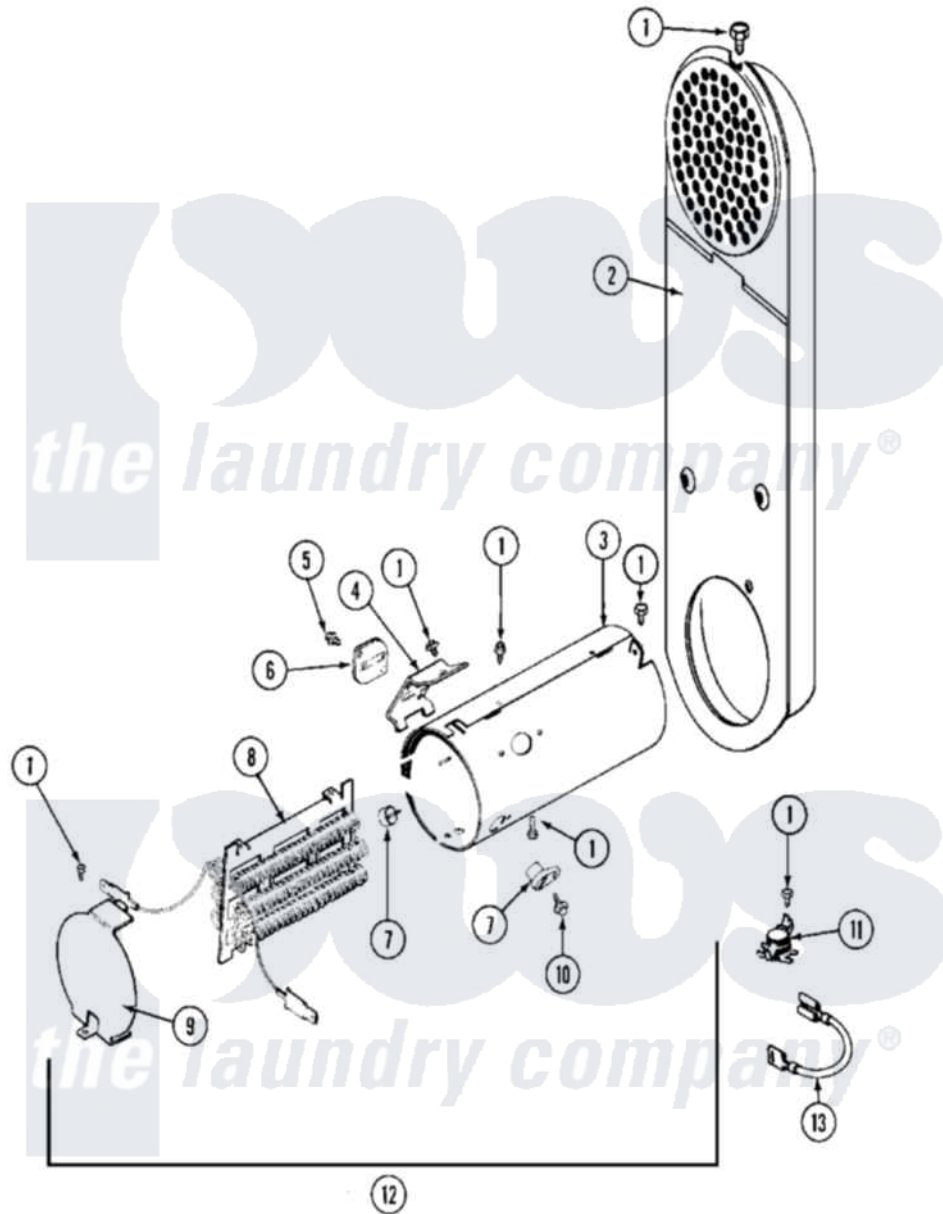

Maytag MDE11CSACL 07 - HEATER

Maytag [Residential Maytag MDE11CSACL Dryer Parts](#) Parts Diagram 07 - HEATER
 Click on the part number to view part

Item	Original Part Number	Replaced By	Status	Part Description
001	211294	90767		Screw, 8A X 3/8 HeX Washer Head Tapping
002	308503		Not Available	INLET DUCT ASSEMBLY
003	314995			Enclosure, Heater
004	315346			Bracket, Thermal Fuse
005	NLA		Not Available	SCREW, THERMAL FUSE
006	307473			Fuse, Thermal
007	314998			Insulator, Terminal
008	308614			Heater Sub-Assembly
"	Y308613	W10116747		Heater
009	314999			Shield, Radiant
010	NLA		Not Available	SCREW, TERMINAL INSULATOR
011	303396			Thermostat, Hi-Limit
"	308217			Thermostat, Hi-Limit
012	307179			Heater Assembly
013	Y307173			Wire, Jumper