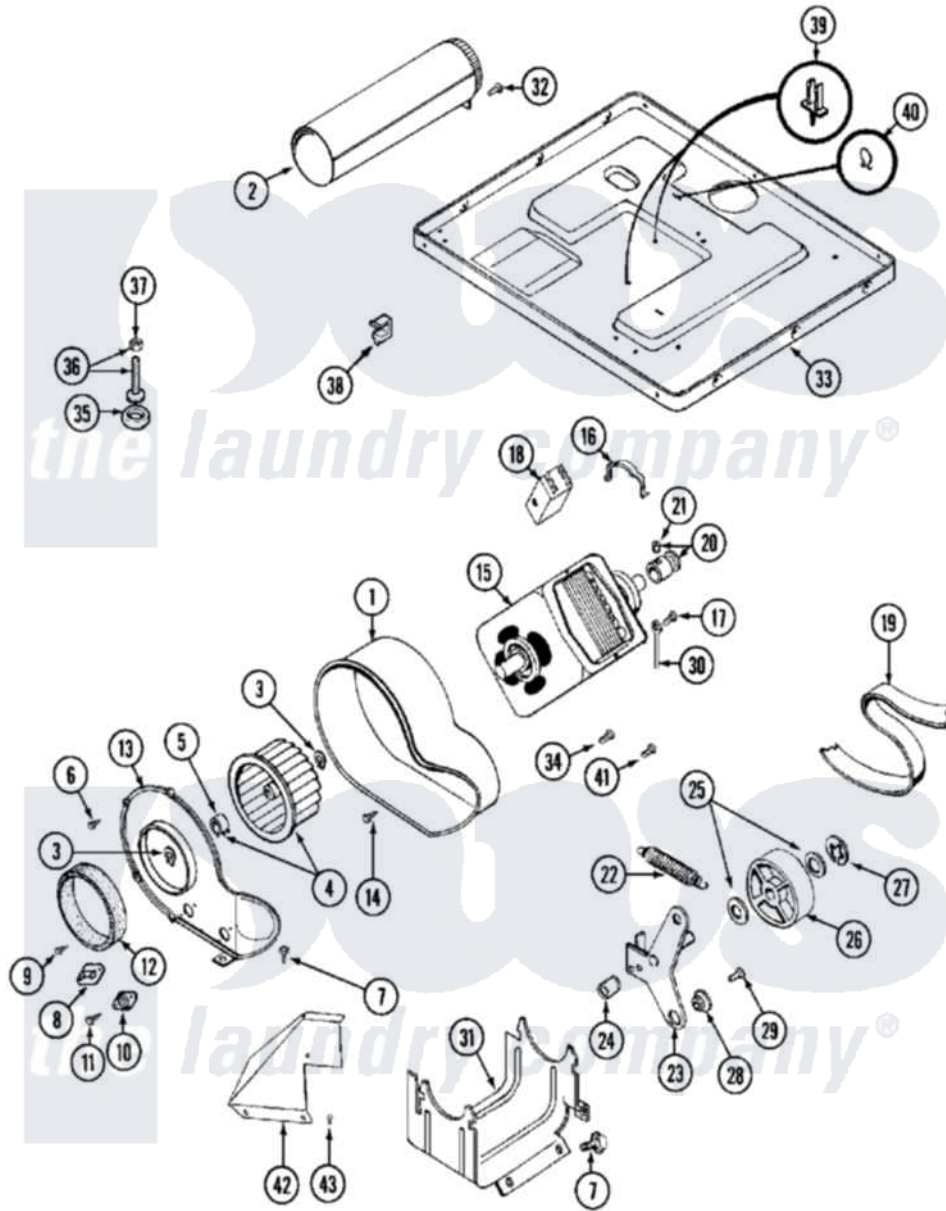

Maytag MDE11CSACL 08 - MOTOR DRIVE

Maytag [Residential Maytag MDE11CSACL Dryer Parts](#) Parts Diagram 08 - MOTOR DRIVE
 Click on the part number to view part

Item	Original Part Number	Replaced By	Status	Part Description
001	Y312893			Housing, Blower
002	Y303442			EXHAUST DUCT ASSEMBLY
003	410233	9703438		Ring-Retrn
004	Y303836			Blower Wheel Assembly And Clamp
005	312967			Clamp, Blower Housing
006	Y312961	W10116751		Screw
007	Y313561			Screw----NA
008	303392			Thermostat, Cycling
"	306967			Thermostat, Multi-Temp Part Not Used Mde26ct-MN Only
"	33001306			Wire Harness, Thermostats
"	Y303225			Thermostat, Permanent Press
009	211294	90767		Screw, 8A X 3/8 HeX Washer Head Tapping
010	306604			Cut-Off, Thermal Part Not Used
011	NLA		Not Available	SCREW, THERMAL CUT-OFF