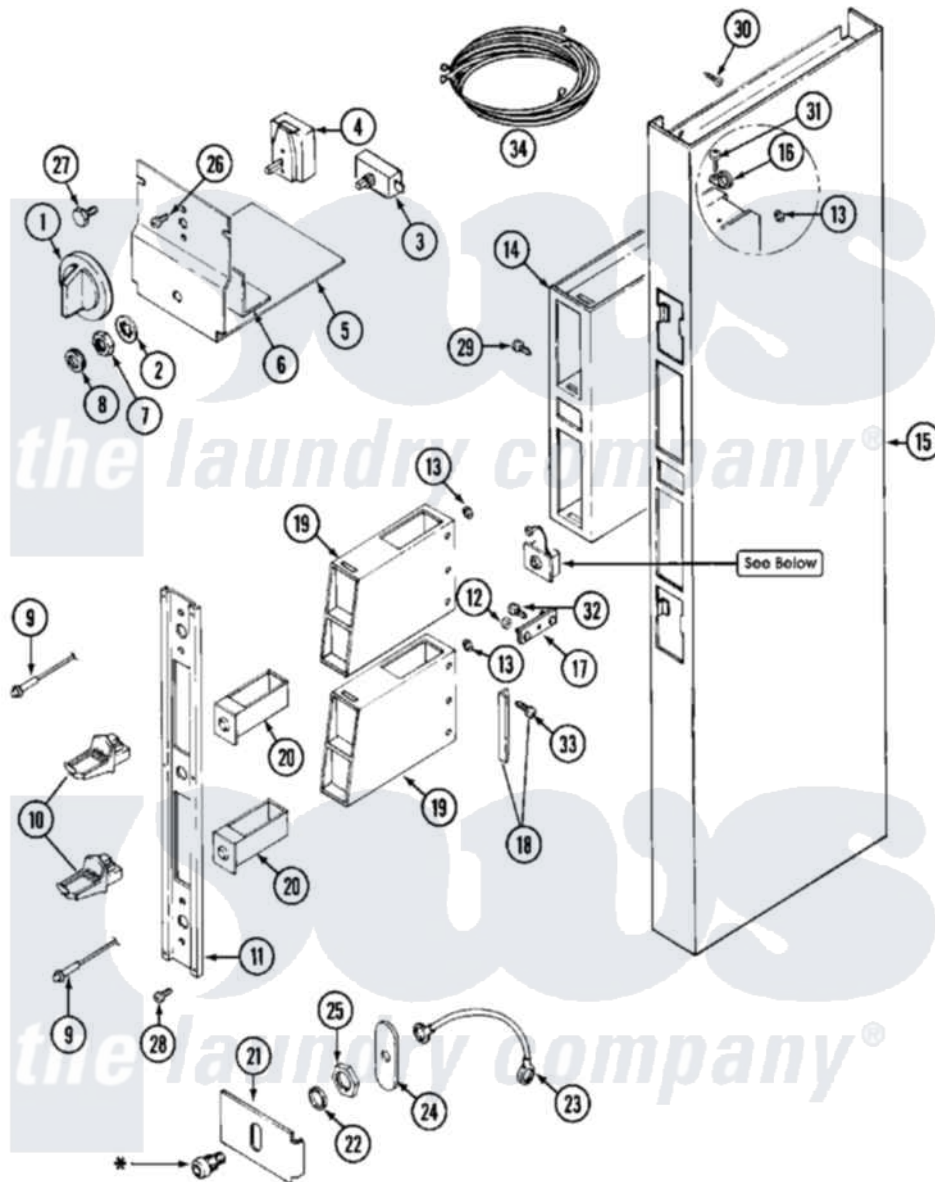

Maytag MDE11CSACW 01 - CONTROL CENTER SHROUD

*** Contact your Commercial Distributor For Security Items.**

Maytag [Residential Maytag MDE11CSACW Dryer Parts](#) Parts Diagram 01 - CONTROL CENTER SHROUD
 Click on the part number to view part

Item	Original Part Number	Replaced By	Status	Part Description
001	205663			Knob For Selector Switch
002	312751			Lockwasher, Start Switch
003	306940	W10149462		Switch, Push-To-Start
004	307253			Switch, Cycle Selector
005	Y314261			Switch And Relay Bracket
006	NLA		Not Available	INSULATOR, SWITCH
007	Y312706	422617		Nut
008	Y312702			Knurled Nut, Start Switch
009	303963		Not Available	LIGHT, INDICATOR
010	NLA		Not Available	SLIDE, MAYTAG COIN
011	315037		Not Available	PANEL, VAULT
012	Y052740	62739		Nut, Lock
013	Y313671	33001303		Grommet, Plate Hole
014	211294	90767		Screw, 8A X 3/8 HeX Washer Head Tapping
"	305534		Not Available	VAULT ASSEMBLY
"	Y313559			Screw

015	211294	90767	Screw, 8A X 3/8 HeX Washer Head Tapping
"	NLA	Not Available	SHROUD, CONTROL (WHT)
"	NLA	Not Available	SCREW, SHROUD
016	910768	M0280301	Tie Electr
017	NLA	Not Available	STRAP, MOUNTING
018	NLA	Not Available	STOP, COIN METER
019	Y307081		Coin Meter Weld Assembly
"	NLA	Not Available	(ALM)
020	205423	208883	Coin Box K
"	205423L	208883	Coin Box K
021	313428	Not Available	PLATE FOR LATCH
022	NLA	Not Available	WASHER, LATCH
023	211168	W10139210	Screw, 8-18 X 5/16
"	Y303981		Ground Wire For Latch
024	Y313427	206637	Lock Kit
025	212328	W10139762	Hex Nut, 3/4-27
026	Y313588	488234	Screw 8-32 X 1/4
027	212276	W10116760	Screw
028	Y313424		Screw, Vault Panel
029	211294	90767	Screw, 8A X 3/8 HeX Washer Head Tapping
"	Y313559		Screw
030	213648	98165	Screw
031	211168	W10139210	Screw, 8-18 X 5/16
032	212276	W10116760	Screw
033	Y014872		Screw, Coin Meter Stop -
034	308314		(UPPER-DE) (CAN)
"	33001515		Wire Harness, Main
"	33001516		(LWR)
"	33001558		Wire Harness, Main
"	33001559		(UPR)
"	NLA	Not Available	WIRE HARNESS, MAIN (UPR)
"	Y308313		Wire Harness, Main