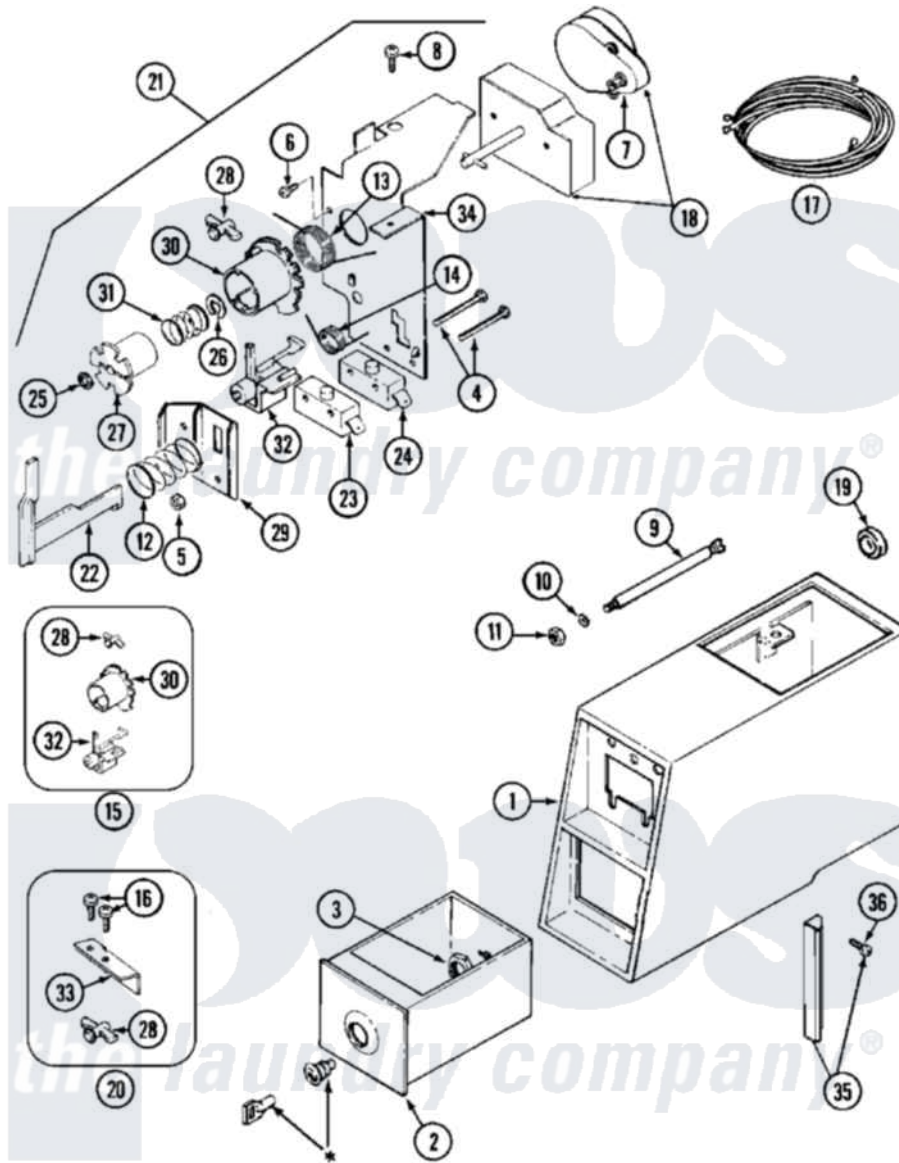

Maytag MDE11CSACW 02 - CONTROL CENTER

* CONTACT YOUR COMMERCIAL LAUNDRY DISTRIBUTOR

Maytag [Residential Maytag MDE11CSACW Dryer Parts](#) Parts Diagram 02 - CONTROL CENTER
 Click on the part number to view part

Item	Original Part Number	Replaced By	Status	Part Description
001	Y307081			Coin Meter Weld Assembly
"	NLA		Not Available	(ALM)
002	205423	208883		Coin Box K
"	205423L	208883		Coin Box K
003	212328	W10139762		Hex Nut, 3/4-27
004	315277			Screw
005	Y052634	701719		Nut, Hex
006	910708	488234		Screw 8-32 X 1/4
007	305870			Timer Motor
008	211168	W10139210		Screw, 8-18 X 5/16
009	215559			Bolt, Coin Slide Locking
010	910387			Lockwasher, Vault Assembly
011	Y052721			Nut, Terminal Block Plate
012	NLA		Not Available	SPRING, HELICAL
013	314331			Spring, Torsion Return
014	314332			Spring, Actuator

015	306104		Actuator Switch Kit
016	212707	3196385	Screw
017	305800		Wire Harness For Timer
018	305796		Timer
"	305813		Part Not Available Part Not Used
019	Y313671	33001303	Grommet, Plate Hole
020	Y308109		Slide And Adj. Return Bracket
021	305797		Torsion Timer Assembly Complete
"	NLA	Not Available	TORSION TIMER ASSEMBLY
022	314337	33002968	Slider
023	305798	Not Available	BYPASS SWITCH FOR MOTOR
024	Y305799		Bypass Switch For Heater
025	211790		Lock Ring For Timer Shaft
026	Y312270		Clip, Spring Retainer
027	314330	Not Available	DRIVER FOR INDEX WHEEL (NOT INCLUDED W/KIT)
028	314335		Peg, Tine Adjustment
"	314547	Y308109	Slide And Adj. Return Bracket
029	314339		Switch And Slider Bracket
030	314546		Wheel, Index
031	211065		Spring, Index Wheel
032	314548	33002967	Actuator, Switch
033	314334		Bracket For Coin Slide
034	314333		Timer Mounting Bracket
035	NLA	Not Available	STOP, COIN METER
036	Y014872		Screw, Coin Meter Stop -