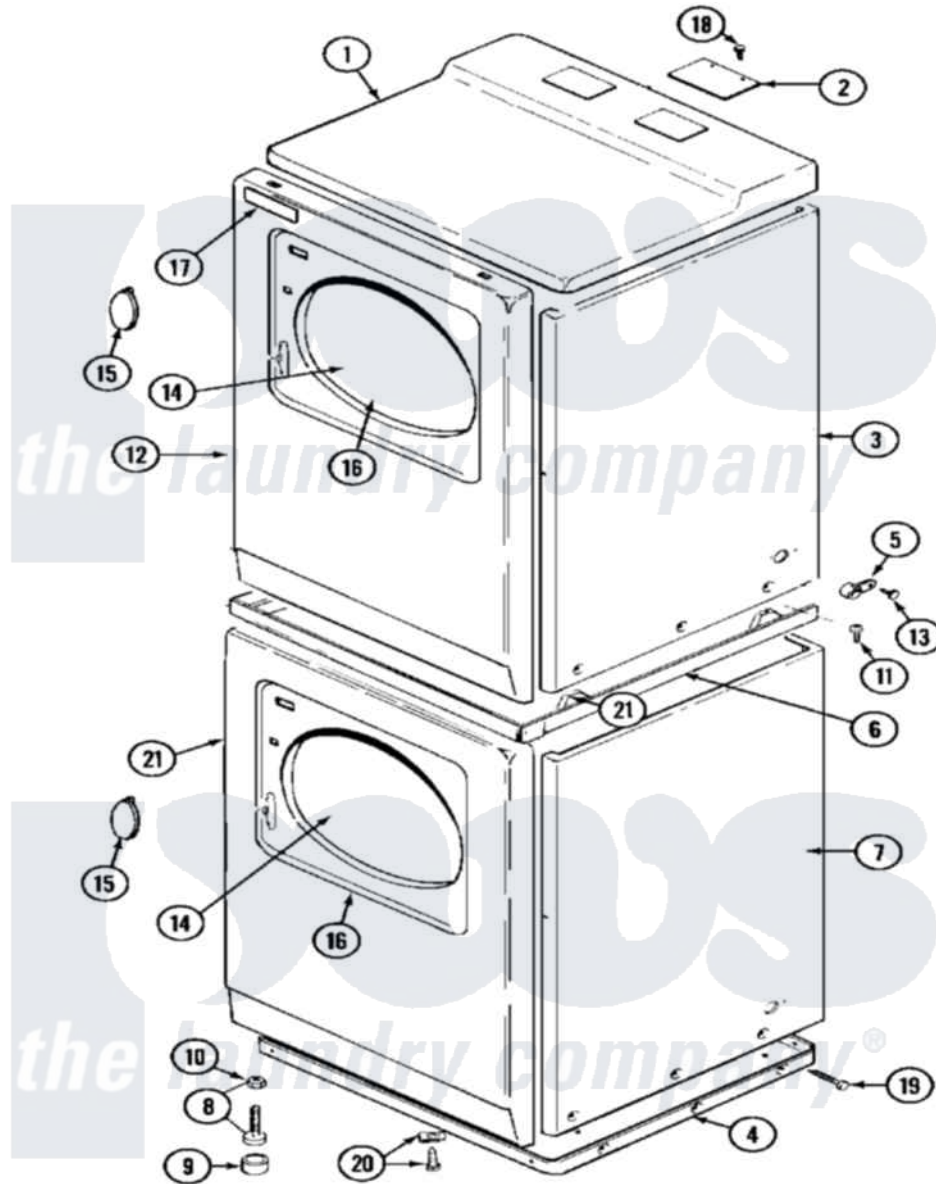

Maytag MDE11CSACW 03 - FRONT

Maytag [Residential Maytag MDE11CSACW Dryer Parts](#) Parts Diagram 03 - FRONT
 Click on the part number to view part

Item	Original Part Number	Replaced By	Status	Part Description
001	33001161		Not Available	TOP COVER ASSEMBLY (WHT)
"	33001165			Top Cover Assembly
"	NLA		Not Available	(ALM)
002	NLA		Not Available	PLATE, COVER
003	NLA		Not Available	CABINET (UPR-ALM)
004	306530		Not Available	BASE ASSEMBLY (LOWER)
005	910768	M0280301		Tie Electr
006	33001302			(WHT)
"	911050	4312464		Screw
"	NLA		Not Available	SPACER ASSEMBLY (ALM)
"	Y310632	1163839		Screw
007	NLA		Not Available	CABINET (LWR-ALM)
008	Y302699	22003428		Leg, Adjustable
009	210684			Foot, Adjustable Leg
010	210385			Lock Nut For Adjustable Leg
011	314663	214354		Screw, Top Cover To Cabnt.

012	NLA		Not Available	PANEL, FRONT (WHT)
013	211168	W10139210		Screw, 8-18 X 5/16
014	33001203		Not Available	PANEL, CLEAR INNER (W/SEAL)
015	314939			Handle, Door
"	314974			Handle, Door
016	314967		Not Available	DOOR W/WINDOW OUTER HALF (WHT)
"	NLA		Not Available	(ALM)
017	NLA		Not Available	NAME PLATE
018	Y313559			Screw
019	213007			Xfor Cabinet See Cabinet, Back
020	204439			Screw And Fstner Assembly
021	310933	33002194		Nut, Speed