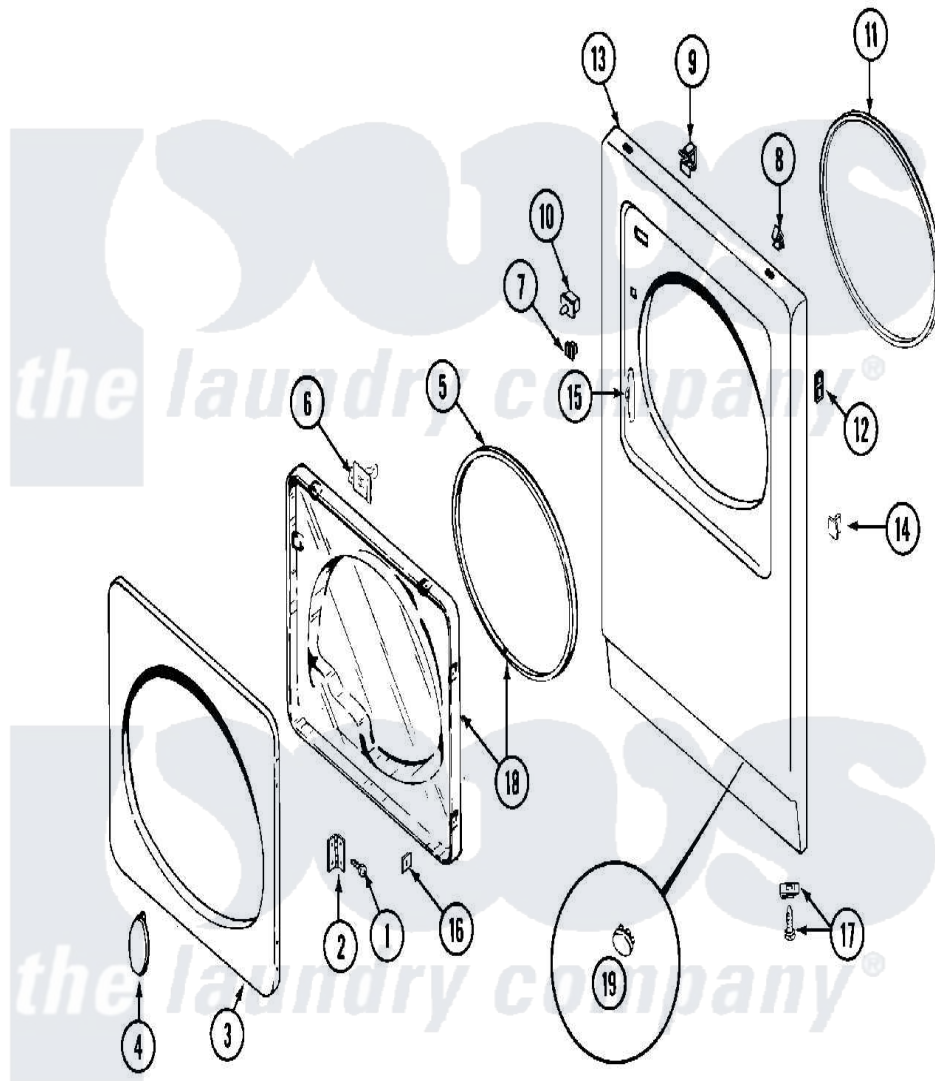

Maytag MDE11CSACW 04 - DOOR

Maytag [Residential Maytag MDE11CSACW Dryer Parts](#) Parts Diagram 04 - DOOR

[Click on the part number to view part](#)

Item	Original Part Number	Replaced By	Status	Part Description
001	Y314062			Screw, Door Hinge And Panel
002	33001230			Hinge, Door
003	314967		Not Available	DOOR W/WINDOW OUTER HALF (WHT)
"	NLA		Not Available	(ALM)
004	314939			Handle, Door
"	314974			Handle, Door
005	33001192			Seal, Door
006	33001305			Strike, Door
007	Y304578	LA-1003		Door Catch Kit
008	212982	22001650		Fastener, Spring
009	Y310376			Clip, Door Switch Harness
010	33001509	W10169313		Switch-Dor
"	Y305753	W10169313		Switch-Dor
011	314937			Seal, Front Panel
012	NLA		Not Available	SPEEDNUT, HINGE SCREW
"	NLA		Not Available	SCREW, PLASTIC

013	NLA	Not Available	PANEL, FRONT (WHT)
014	NLA	Not Available	PLUG, DOOR CATCH
015	33001175		Cover, Hinge Hole
"	33001176		Cover, Hinge Hole
016	Y313910		Clip, Door Liner To Outer Panel
017	204439		Screw And Fstner Assembly
018	33001203	Not Available	PANEL, CLEAR INNER (W/SEAL)
019	33001132	33002342	Plug, Sifht Hole
"	33001168	Not Available	PLUG, SIGHT HOLE (ALM)