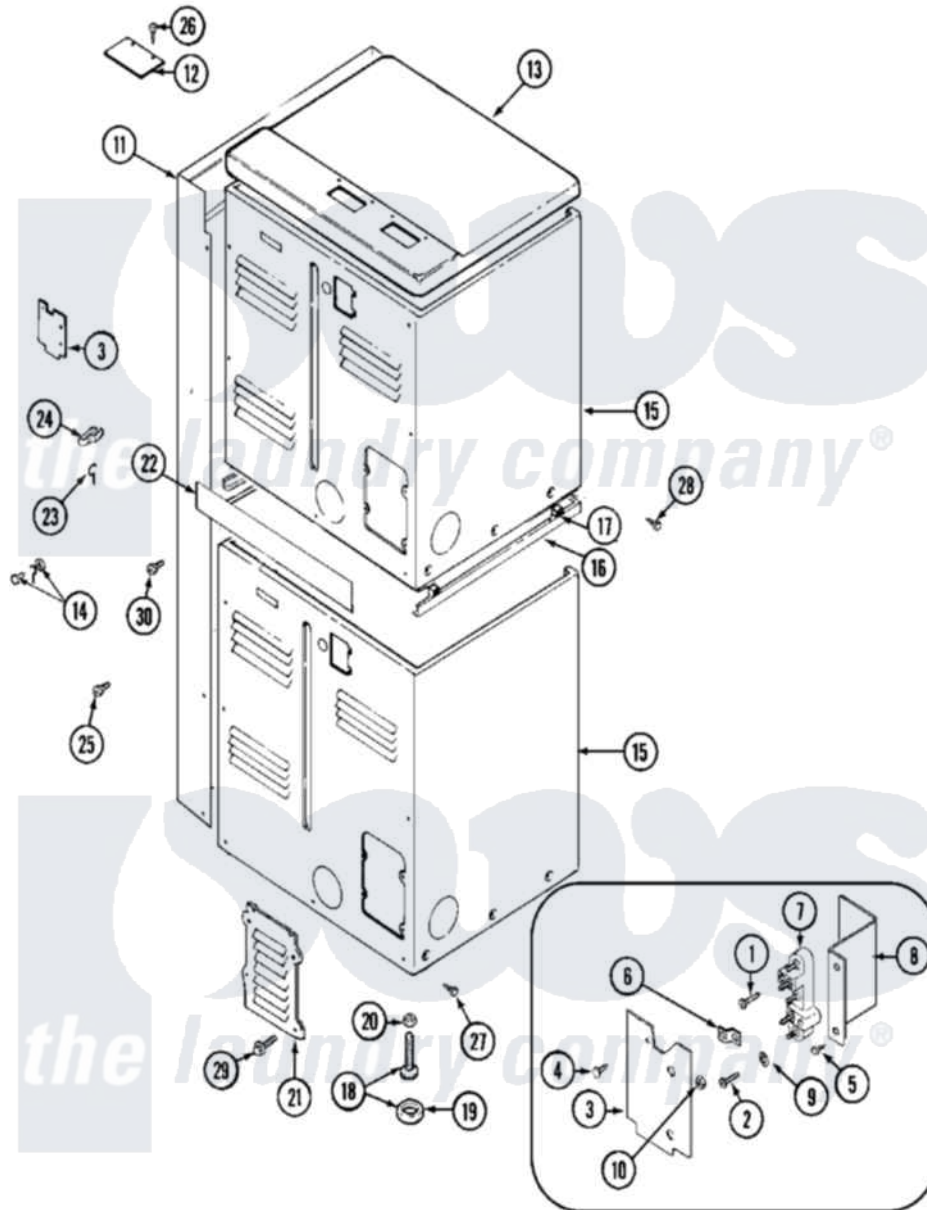

Maytag MDE11CSACW 05 - REAR

Maytag Residential Maytag MDE11CSACW Dryer Parts Parts Diagram 05 - REAR
 Click on the part number to view part

Item	Original Part Number	Replaced By	Status	Part Description
001	NLA		Not Available	SCREW, GROUND STRAP
002	Y310632	1163839		Screw
003	Y312905		Not Available	COVER, TERMINAL
004	Y313561			Screw----NA
005	Y312209	W10001200		Screw
006	Y312184			Strap, Grounding
007	400008			Block, Terminal
008	Y312904			Bracket, Terminal Block
009	311093			Washer, Terminal Connection
"	Y311270			Washer, Terminal Block
010	311484	112432		Nut
011	NLA		Not Available	SHROUD, CONTROL (WHT)
012	NLA		Not Available	PLATE, TOP COVER
013	33001161		Not Available	TOP COVER ASSEMBLY (WHT)
"	33001165			Top Cover Assembly
"	NLA		Not Available	(ALM)

014	NLA		Not Available	SCREW & WASHER ASSEMBLY
015	NLA		Not Available	CABINET (UPR-ALM)
"	Y310632	1163839		Screw
016	33001302			(WHT)
"	NLA		Not Available	SPACER ASSEMBLY (ALM)
017	310933	33002194		Nut, Speed
018	Y302699	22003428		Leg, Adjustable
019	210684			Foot, Adjustable Leg
020	210385			Lock Nut For Adjustable Leg
021	Y312951		Not Available	ACCESS COVER, BACK
022	NLA		Not Available	STRIP, FILLER
023	311155			Ground Wire And Clamp
024	301548			Clamp, Ground Wire
025	NLA		Not Available	SCREW, SHROUD
026	Y313559			Screw
027	213007			Xfor Cabinet See Cabinet, Back
028	NLA		Not Available	SCREW, SPACER ASSEMBLY
"	Y310632	1163839		Screw
029	211294	90767		Screw, 8A X 3/8 HeX Washer Head Tapping
"	Y313559			Screw
030	Y313561			Screw----NA
"	Y310632	1163839		Screw