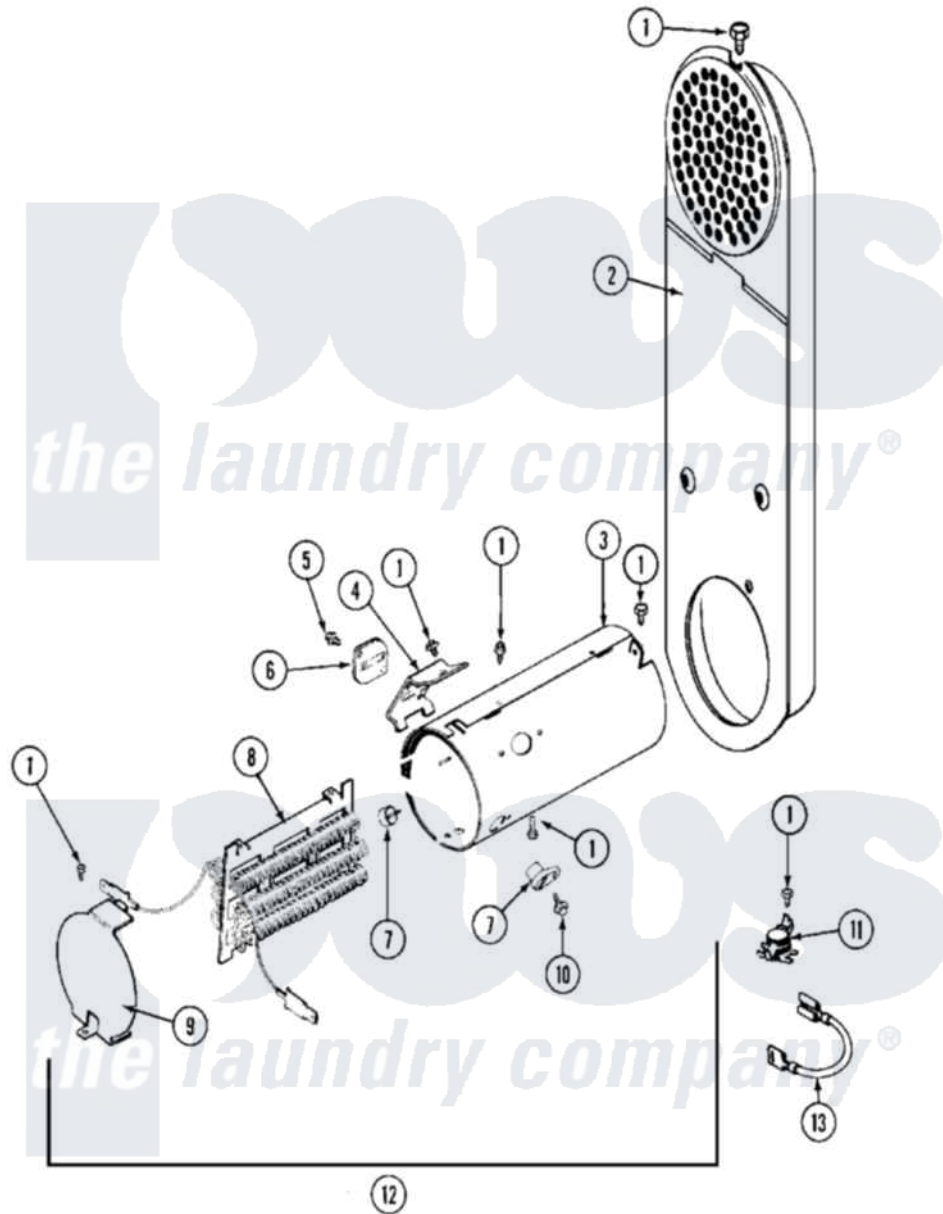

Maytag MDE11CSACW 07 - HEATER

Maytag Residential Maytag MDE11CSACW Dryer Parts Diagram 07 - HEATER
 Click on the part number to view part

Item	Original Part Number	Replaced By	Status	Part Description
001	211294	90767		Screw, 8A X 3/8 HeX Washer Head Tapping
002	308503		Not Available	INLET DUCT ASSEMBLY
003	314995			Enclosure, Heater
004	315346			Bracket, Thermal Fuse
005	NLA		Not Available	SCREW, THERMAL FUSE
006	307473			Fuse, Thermal
007	314998			Insulator, Terminal
008	308614			Heater Sub-Assembly
"	Y308613	W10116747		Heater
009	314999			Shield, Radiant
010	NLA		Not Available	SCREW, TERMINAL INSULATOR
011	303396			Thermostat, Hi-Limit
"	308217			Thermostat, Hi-Limit
012	307179			Heater Assembly
013	Y307173			Wire, Jumper