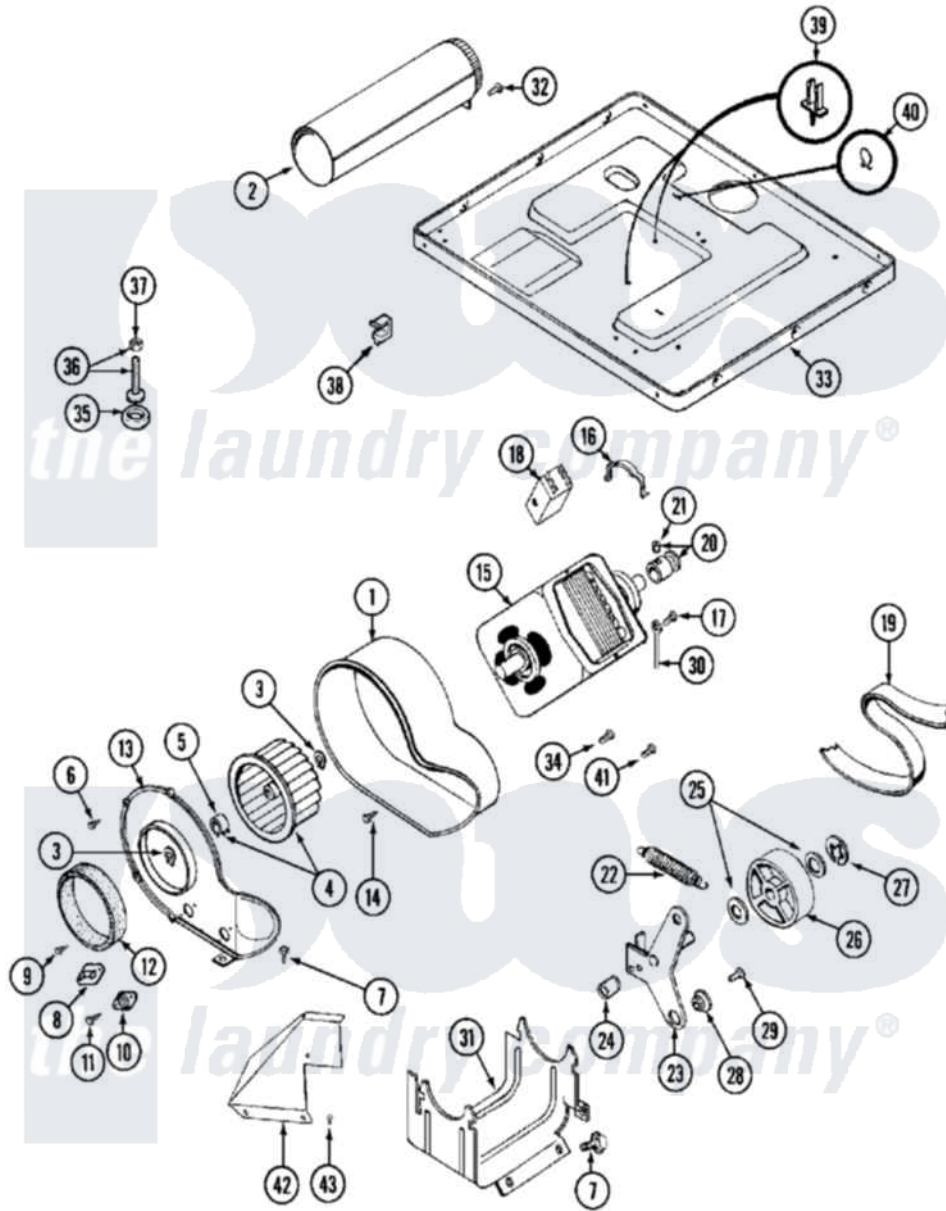

Maytag MDE11CSACW 08 - MOTOR DRIVE

Maytag [Residential Maytag MDE11CSACW Dryer Parts](#) Parts Diagram 08 - MOTOR DRIVE
 Click on the part number to view part

Item	Original Part Number	Replaced By	Status	Part Description
001	Y312893			Housing, Blower
002	Y303442			EXHAUST DUCT ASSEMBLY
003	410233	9703438		Ring-Retrn
004	Y303836			Blower Wheel Assembly And Clamp
005	312967			Clamp, Blower Housing
006	Y312961	W10116751		Screw
007	Y313561			Screw----NA
008	303392			Thermostat, Cycling
"	306967			Thermostat, Multi-Temp Part Not Used Mde26ct-MN Only
"	33001306			Wire Harness, Thermostats
"	Y303225			Thermostat, Permanent Press
009	211294	90767		Screw, 8A X 3/8 HeX Washer Head Tapping
010	306604			Cut-Off, Thermal Part Not Used
011	NLA		Not Available	SCREW, THERMAL CUT-OFF