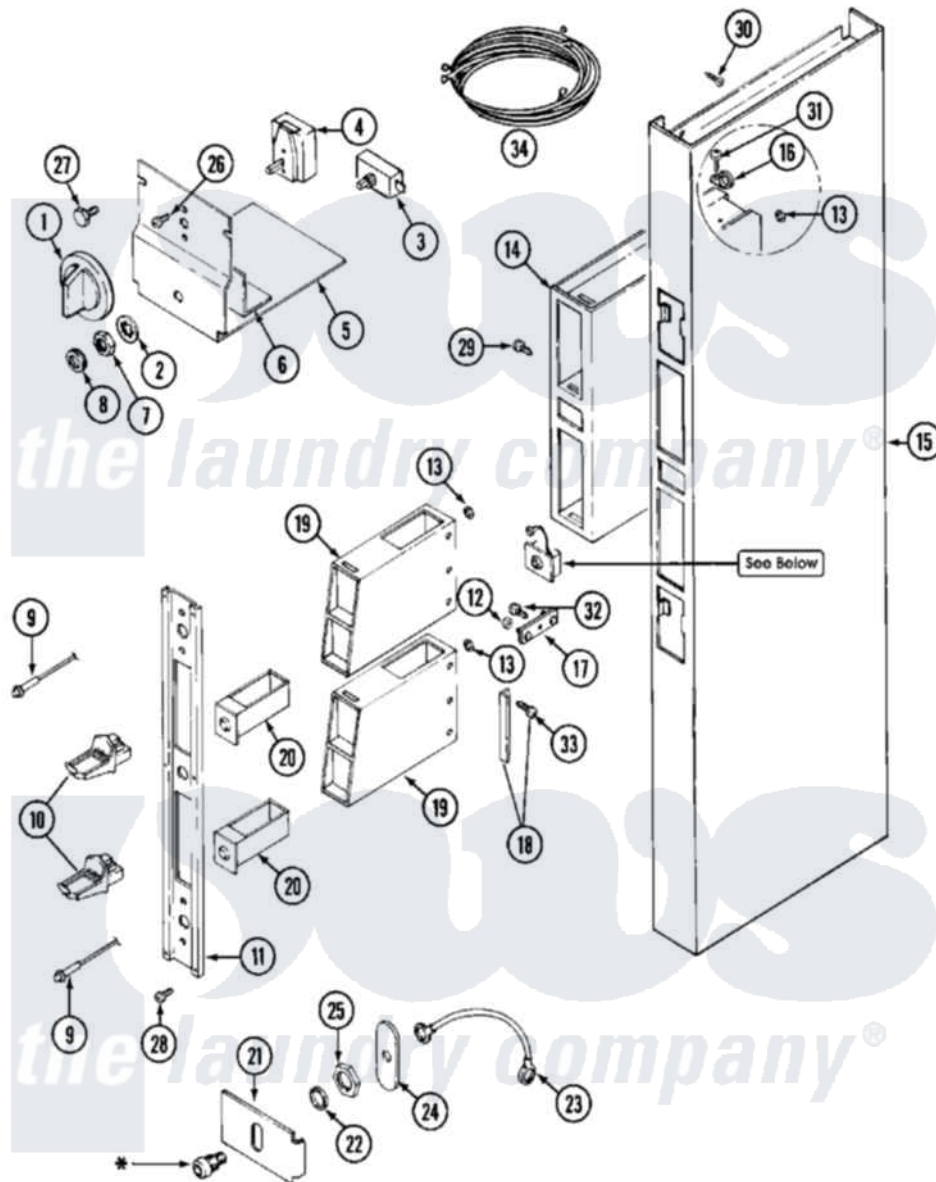

# Maytag MDE11CSADL 01 - CONTROL CENTER SHROUD

**\* Contact your Commercial Distributor For Security Items.**

Maytag [Residential Maytag MDE11CSADL Dryer Parts](#) Parts Diagram 01 - CONTROL CENTER SHROUD  
 Click on the part number to view part

Item	Original Part Number	Replaced By	Status	Part Description
001	<a href="#">205663</a>			Knob For Selector Switch
002	<a href="#">312751</a>			Lockwasher, Start Switch
003	306940	<a href="#">W10149462</a>		Switch, Push-To-Start
004	<a href="#">307253</a>			Switch, Cycle Selector
005	<a href="#">Y314261</a>			Switch And Relay Bracket
006	NLA		Not Available	INSULATOR, SWITCH
007	Y312706	<a href="#">422617</a>		Nut
008	<a href="#">Y312702</a>			Knurled Nut, Start Switch
009	303963		Not Available	LIGHT, INDICATOR
010	NLA		Not Available	SLIDE, MAYTAG COIN
011	315037		Not Available	PANEL, VAULT
012	Y052740	<a href="#">62739</a>		Nut, Lock
013	Y313671	<a href="#">33001303</a>		Grommet, Plate Hole
014	211294	<a href="#">90767</a>		Screw, 8A X 3/8 HeX Washer Head Tapping
"	305534		Not Available	VAULT ASSEMBLY
"	<a href="#">Y313559</a>			Screw