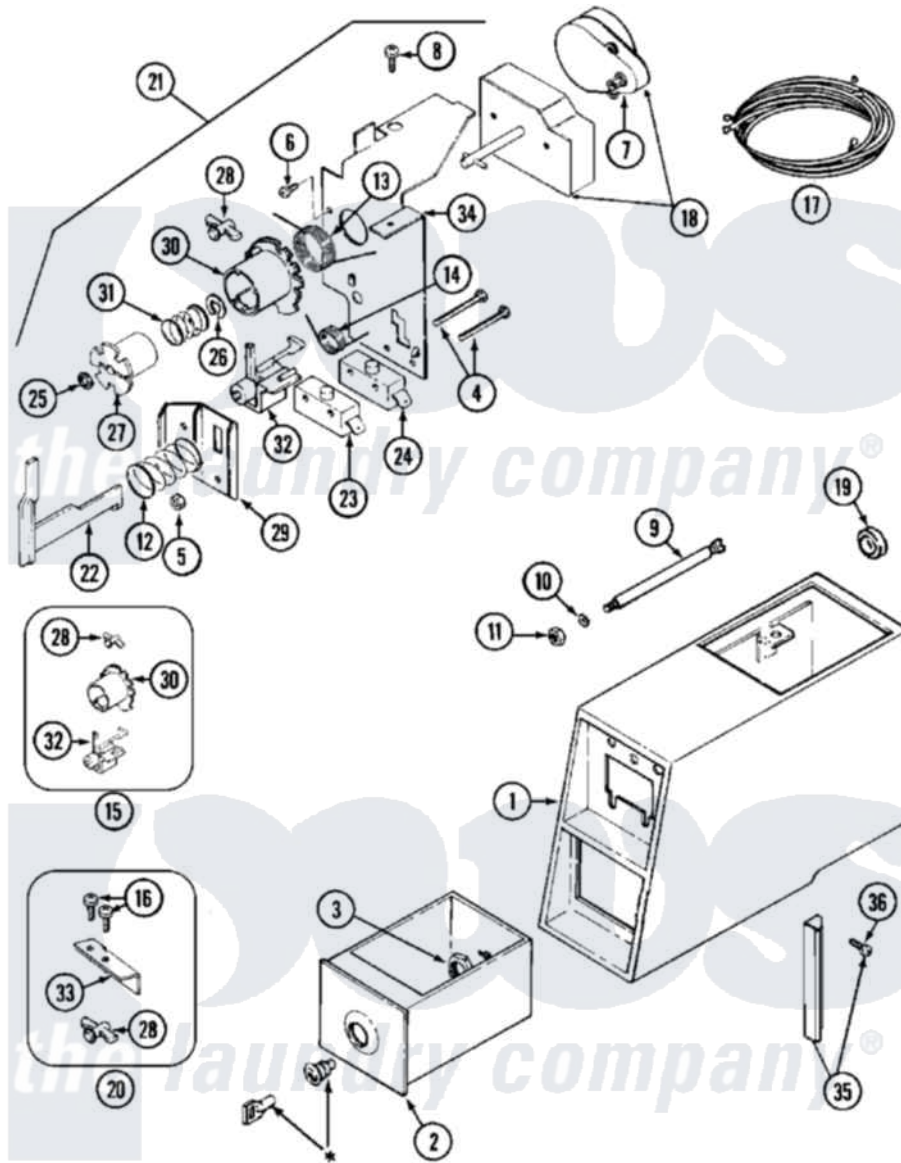

# Maytag MDE11CSADL 02 - CONTROL CENTER

\* CONTACT YOUR COMMERCIAL LAUNDRY DISTRIBUTOR

Maytag [Residential Maytag MDE11CSADL Dryer Parts](#) Parts Diagram 02 - CONTROL CENTER  
 Click on the part number to view part

Item	Original Part Number	Replaced By	Status	Part Description
001	<a href="#">Y307081</a>			Coin Meter Weld Assembly
"	NLA		Not Available	(ALM)
002	205423	<a href="#">208883</a>		Coin Box K
"	205423L	<a href="#">208883</a>		Coin Box K
003	212328	<a href="#">W10139762</a>		Hex Nut, 3/4-27
004	<a href="#">315277</a>			Screw
005	Y052634	<a href="#">701719</a>		Nut, Hex
006	910708	<a href="#">488234</a>		Screw 8-32 X 1/4
007	<a href="#">305870</a>			Timer Motor
008	211168	<a href="#">W10139210</a>		Screw, 8-18 X 5/16
009	<a href="#">215559</a>			Bolt, Coin Slide Locking
010	<a href="#">910387</a>			Lockwasher, Vault Assembly
011	<a href="#">Y052721</a>			Nut, Terminal Block Plate
012	NLA		Not Available	SPRING, HELICAL
013	<a href="#">314331</a>			Spring, Torsion Return
014	<a href="#">314332</a>			Spring, Actuator