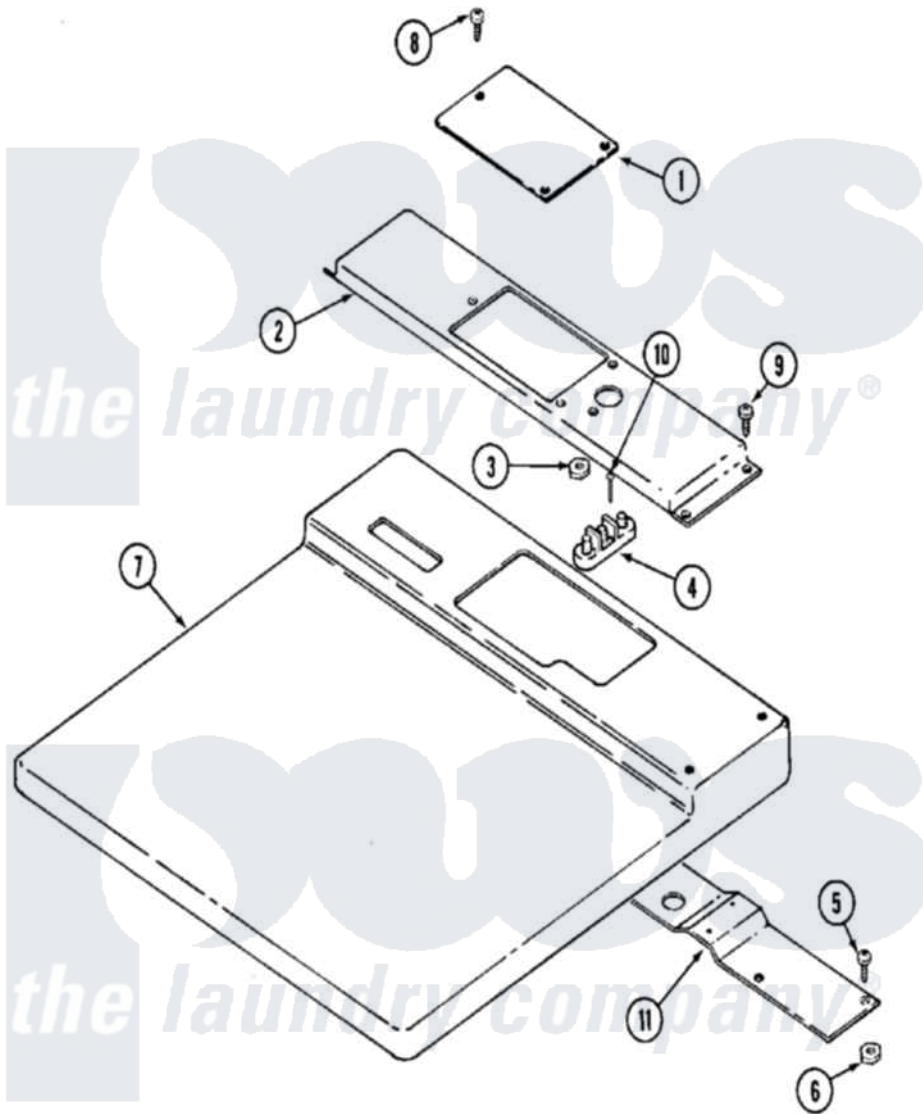

Maytag MDE11CSADL 04 - TOP COVER (CANADA)

Maytag [Residential Maytag MDE11CSADL Dryer Parts](#) Parts Diagram 04 - TOP COVER (CANADA)
 Click on the part number to view part

Item	Original Part Number	Replaced By	Status	Part Description
001	Y314174			Terminal Cover - Canada
002	NLA		Not Available	ENTRANCE, CONDUIT
003	311484	112432		Nut
"	Y311270			Washer, Terminal Block
004	400008			Block, Terminal
005	NLA		Not Available	SCREW
006	Y052721			Nut, Terminal Block Plate
007	33001161		Not Available	TOP COVER ASSEMBLY (WHT)
"	NLA		Not Available	(ALM)
008	211294	90767		Screw, 8A X 3/8 HeX Washer Head Tapping
"	Y313559			Screw
009	211294	90767		Screw, 8A X 3/8 HeX Washer Head Tapping
"	Y313559			Screw
010	Y312209	W10001200		Screw