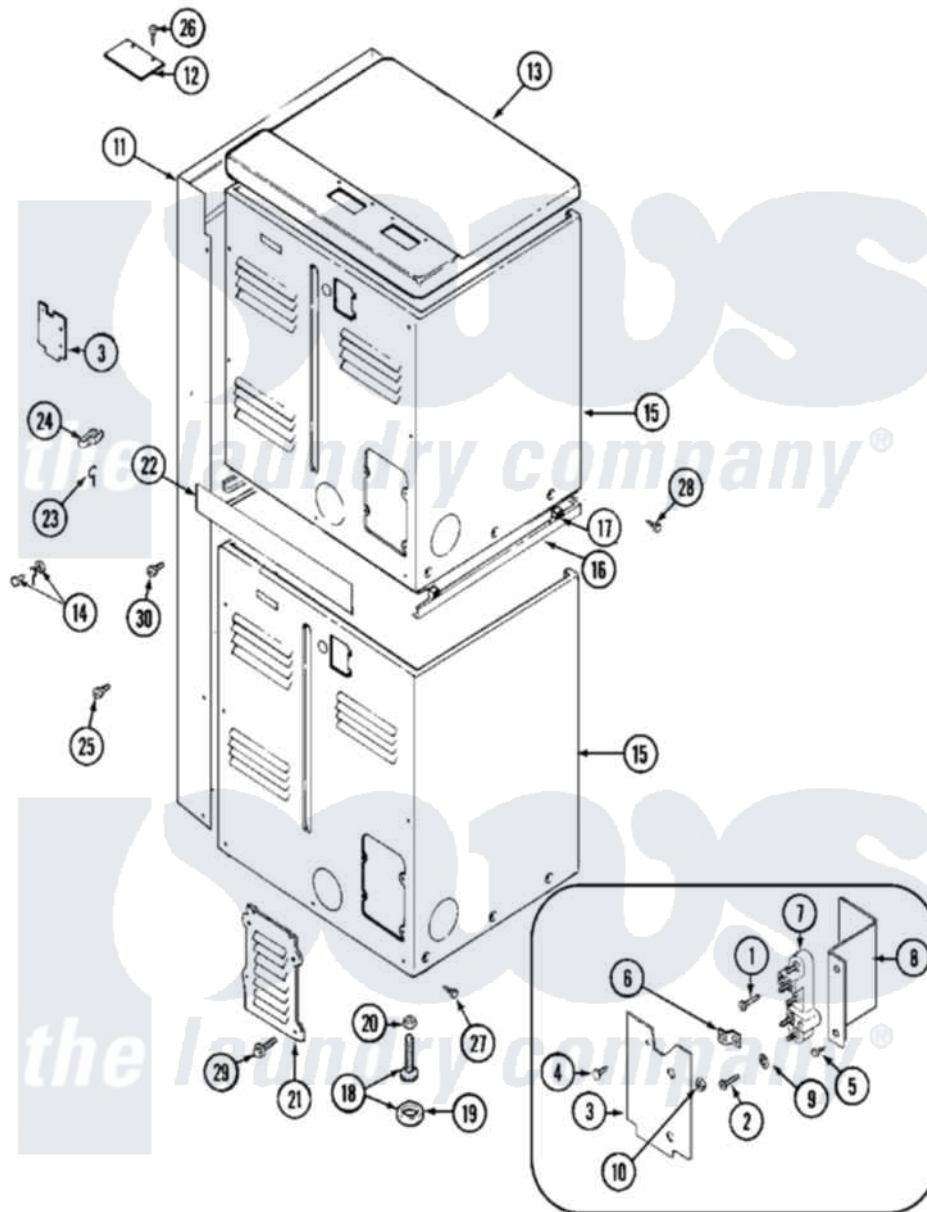

Maytag MDE11CSADL 06 - REAR

Maytag [Residential Maytag MDE11CSADL Dryer Parts](#) Parts Diagram 06 - REAR
 Click on the part number to view part

Item	Original Part Number	Replaced By	Status	Part Description
001	NLA		Not Available	SCREW, GROUND STRAP
002	Y310632	1163839		Screw
003	Y312905		Not Available	COVER, TERMINAL
004	Y313561			Screw----NA
005	Y312209	W10001200		Screw
006	Y312184			Strap, Grounding
007	400008			Block, Terminal
008	Y312904			Bracket, Terminal Block
009	311093			Washer, Terminal Connection
"	Y311270			Washer, Terminal Block
010	311484	112432		Nut
011	NLA		Not Available	SHROUD, CONTROL (WHT)
012	NLA		Not Available	PLATE, TOP COVER
013	33001161		Not Available	TOP COVER ASSEMBLY (WHT)
"	33001165			Top Cover Assembly
"	NLA		Not Available	(ALM)

014	NLA		Not Available	SCREW & WASHER ASSEMBLY
015	NLA		Not Available	CABINET (UPR-ALM)
"	Y310632	1163839		Screw
016	33001302			(WHT)
"	NLA		Not Available	SPACER ASSEMBLY (ALM)
017	310933	33002194		Nut, Speed
018	Y302699	22003428		Leg, Adjustable
019	210684			Foot, Adjustable Leg
020	210385			Lock Nut For Adjustable Leg
021	Y312951		Not Available	ACCESS COVER, BACK
022	NLA		Not Available	STRIP, FILLER
023	311155			Ground Wire And Clamp
024	301548			Clamp, Ground Wire
025	NLA		Not Available	SCREW, SHROUD
026	Y313559			Screw
027	213007			Xfor Cabinet See Cabinet, Back
028	NLA		Not Available	SCREW, SPACER ASSEMBLY
"	Y310632	1163839		Screw
029	211294	90767		Screw, 8A X 3/8 HeX Washer Head Tapping
"	Y313559			Screw
030	Y313561			Screw----NA
"	Y310632	1163839		Screw