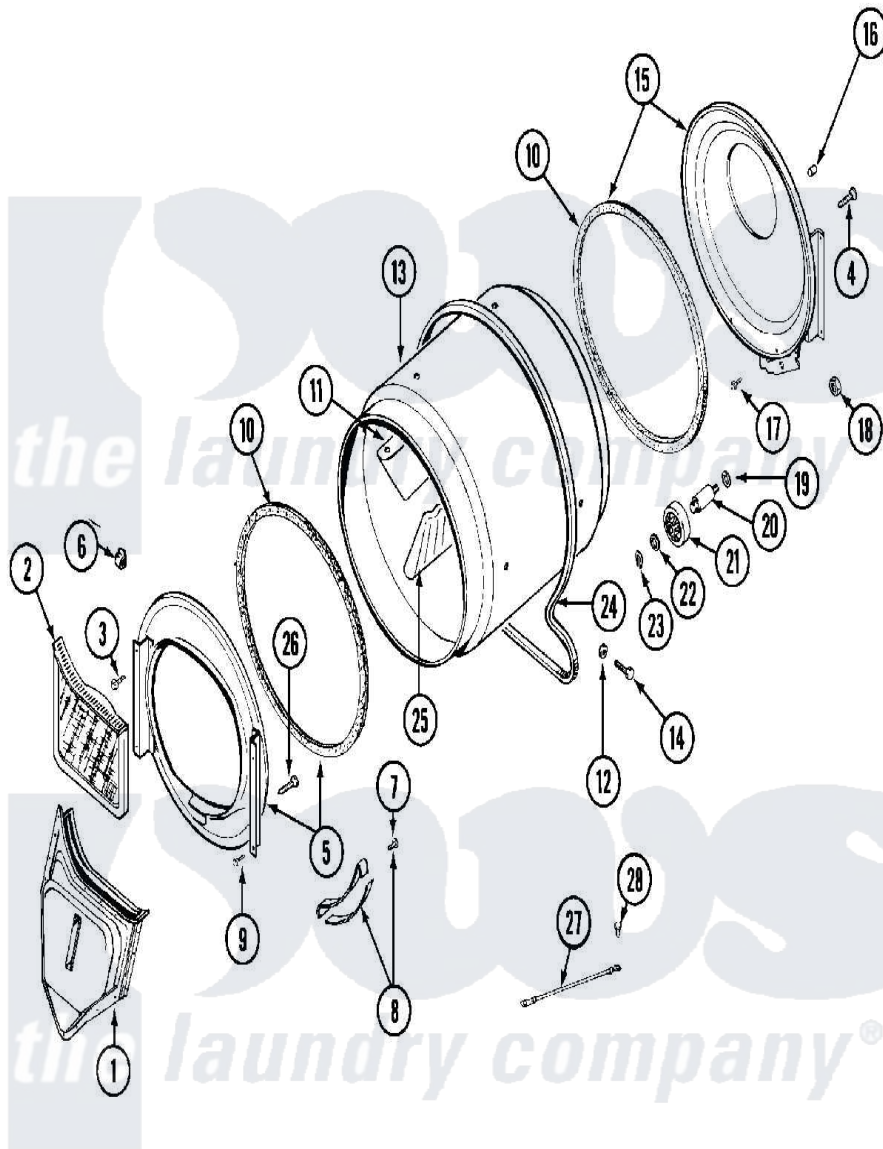

Maytag MDE11CSADL 07 - TUMBLER

Maytag Residential Maytag MDE11CSADL Dryer Parts Parts Diagram 07 - TUMBLER
 Click on the part number to view part

Item	Original Part Number	Replaced By	Status	Part Description
001	33001016			Outlet Duct Assembly
002	33001170	33002970		Lint Filte
003	NLA		Not Available	SCREW, TUMBLER SUPPORT
004	Y313561			Screw---NA
005	33001179			Front, Tumbler
006	Y310376			Clip, Door Switch Harness
007	210720			Rivet, Bearing To Tumbler Frnt
008	306508			Tumbler Bearing Kit ---W
009	Y310632	1163839		Screw
010	314820			Seal, Tumbler
011	33001012			Baffle
012	314158			Washer, Baffle To Tumbler
013	33001108		Not Available	DRYER TUMBLER, W/O BAFFLES
014	Y310759			Screw, Tumbler Baffles
015	33001178			Back, Tumbler

016	NLA	Not Available	COVER, THREAD
017	Y310632	1163839	Screw
018	312538	33001443	Nut, Hex
019	Y313347	312535	Washer, Vault Mounting Brk.
020	Y312948	6-3129480	Shaft- Tumbler
021	Y303373	12001541	Drum Roller/Washer Assembly--W
022	312535		Washer, Vault Mounting Brk.
023	410233	9703438	Ring-Retrn
024	Y312959		Poly "V" Belt For Tumbler
025	33001004		Baffle, Tall
026	Y314110	33002917	Screw, No.10-16
027	901220		Ground Wire
028	910343	488234	Screw 8-32 X 1/4