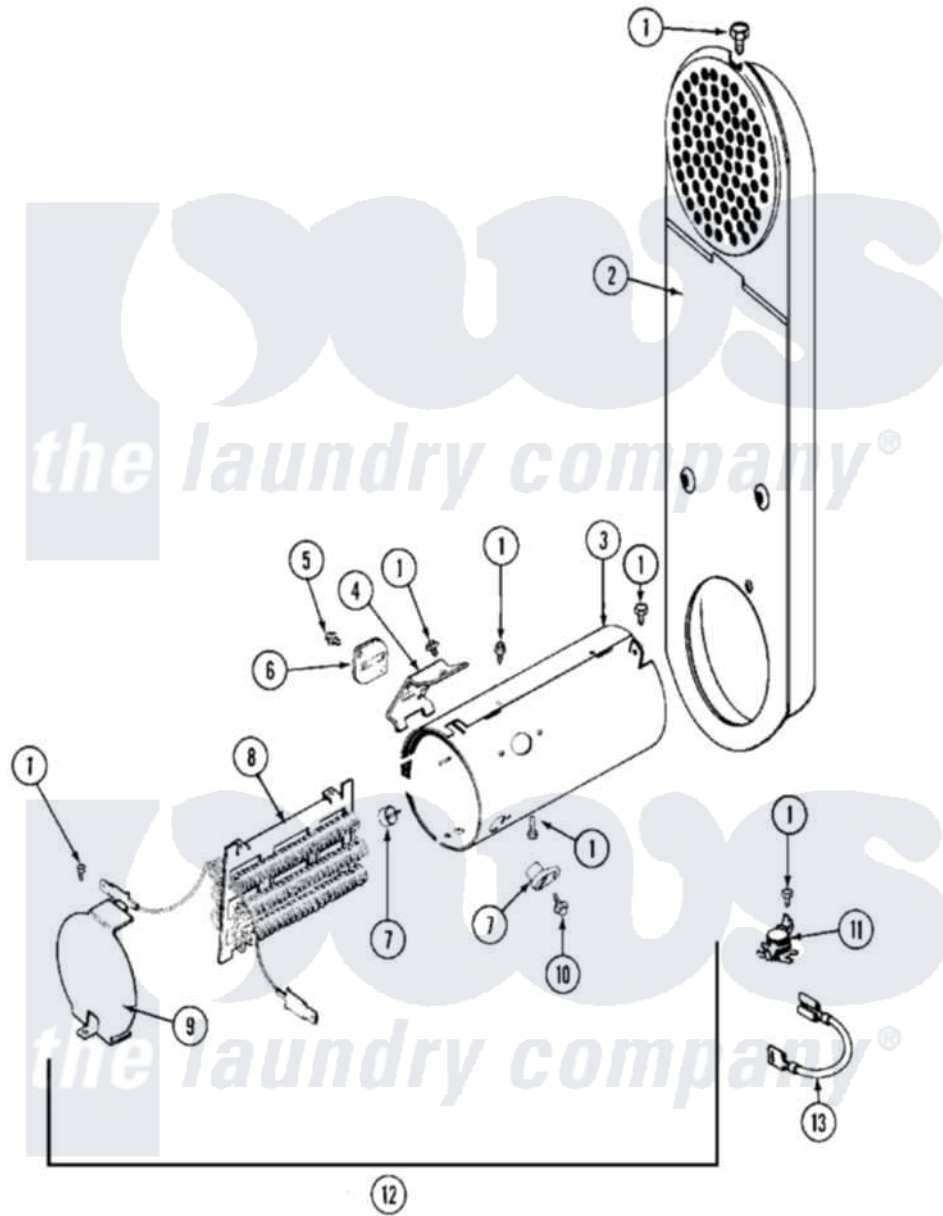

Maytag MDE11CSADL 08 - HEATER

Maytag [Residential Maytag MDE11CSADL Dryer Parts](#) Parts Diagram 08 - HEATER
 Click on the part number to view part

Item	Original Part Number	Replaced By	Status	Part Description
001	211294	90767		Screw, 8A X 3/8 HeX Washer Head Tapping
002	308503		Not Available	INLET DUCT ASSEMBLY
003	314995			Enclosure, Heater
004	315346			Bracket, Thermal Fuse
005	NLA		Not Available	SCREW, THERMAL FUSE
006	307473			Fuse, Thermal
007	314998			Insulator, Terminal
008	308614			Heater Sub-Assembly
"	Y308613	W10116747		Heater
009	314999			Shield, Radiant
010	NLA		Not Available	SCREW, TERMINAL INSULATOR
011	303396			Thermostat, Hi-Limit
"	308217			Thermostat, Hi-Limit
012	307179			Heater Assembly
013	Y307173			Wire, Jumper