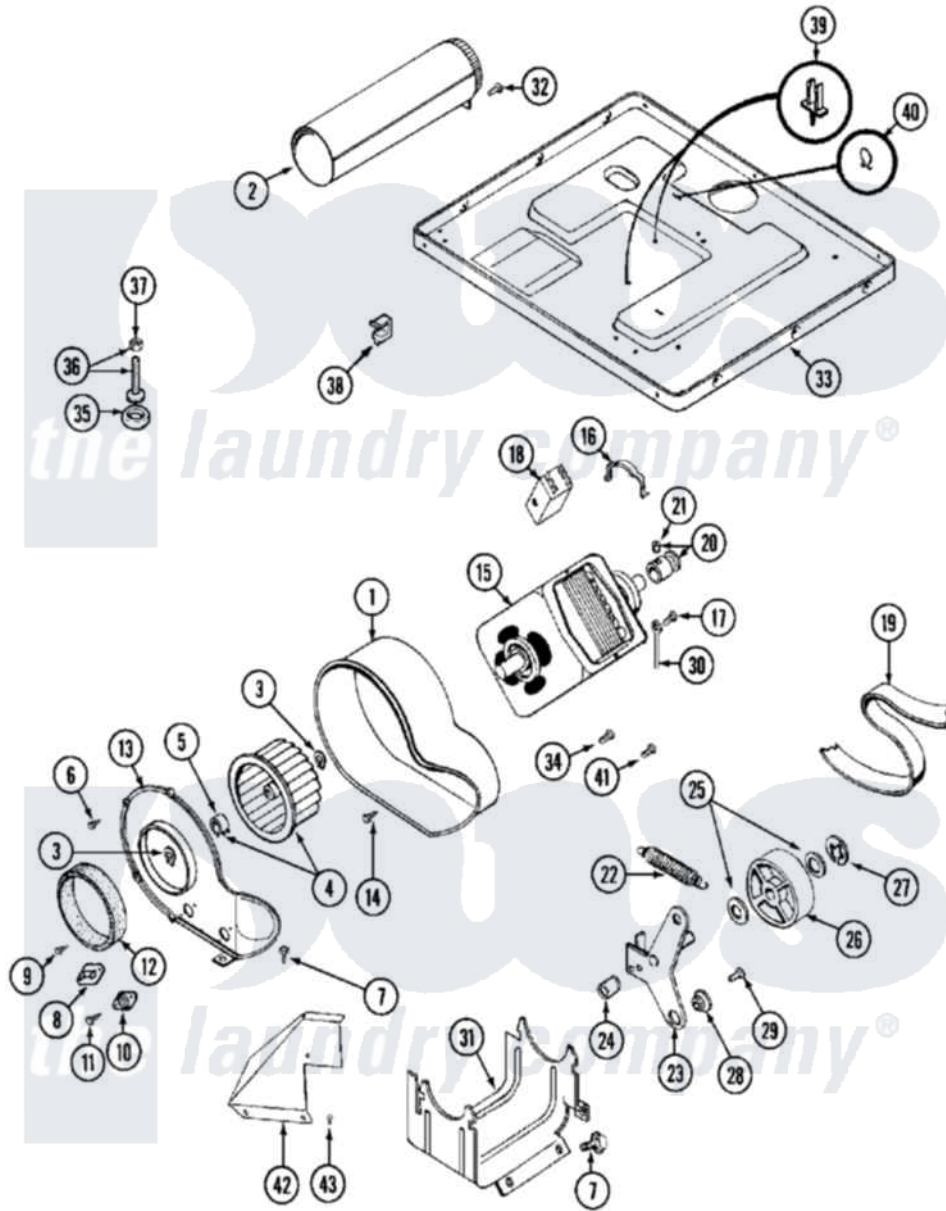

Maytag MDE11CSADL 09 - MOTOR DRIVE

Maytag [Residential Maytag MDE11CSADL Dryer Parts](#) Parts Diagram 09 - MOTOR DRIVE
 Click on the part number to view part

Item	Original Part Number	Replaced By	Status	Part Description
001	Y312893			Housing, Blower
002	Y303442			EXHAUST DUCT ASSEMBLY
003	410233	9703438		Ring-Retrn
004	Y303836			Blower Wheel Assembly And Clamp
005	312967			Clamp, Blower Housing
006	Y312961	W10116751		Screw
007	Y313561			Screw----NA
008	303392			Thermostat, Cycling
"	306967			Thermostat, Multi-Temp Part Not Used Mde26ct-MN Only
"	33001306			Wire Harness, Thermostats
"	Y303225			Thermostat, Permanent Press
009	211294	90767		Screw, 8A X 3/8 HeX Washer Head Tapping
010	306604			Cut-Off, Thermal Part Not Used
011	NLA		Not Available	SCREW, THERMAL CUT-OFF