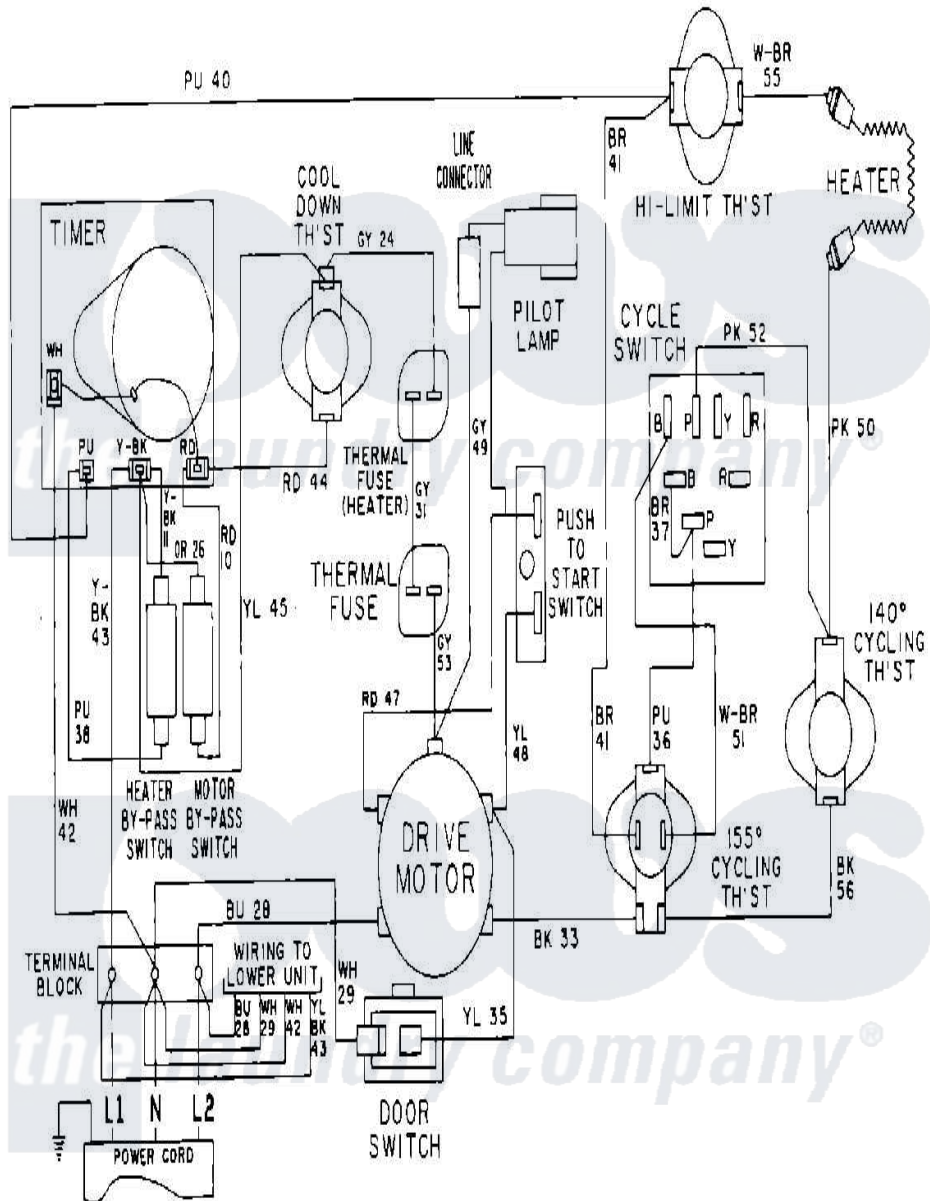

# Maytag MDE11CSADL 10 - WIRING INFORMATION

Maytag Residential Maytag MDE11CSADL Dryer Parts Parts Diagram 10 - WIRING INFORMATION  
 Click on the part number to view part

| Item | Original Part Number | Replaced By | Status        | Part Description   |
|------|----------------------|-------------|---------------|--------------------|
| 001  | NLA                  |             | Not Available | WIRING INFORMATION |