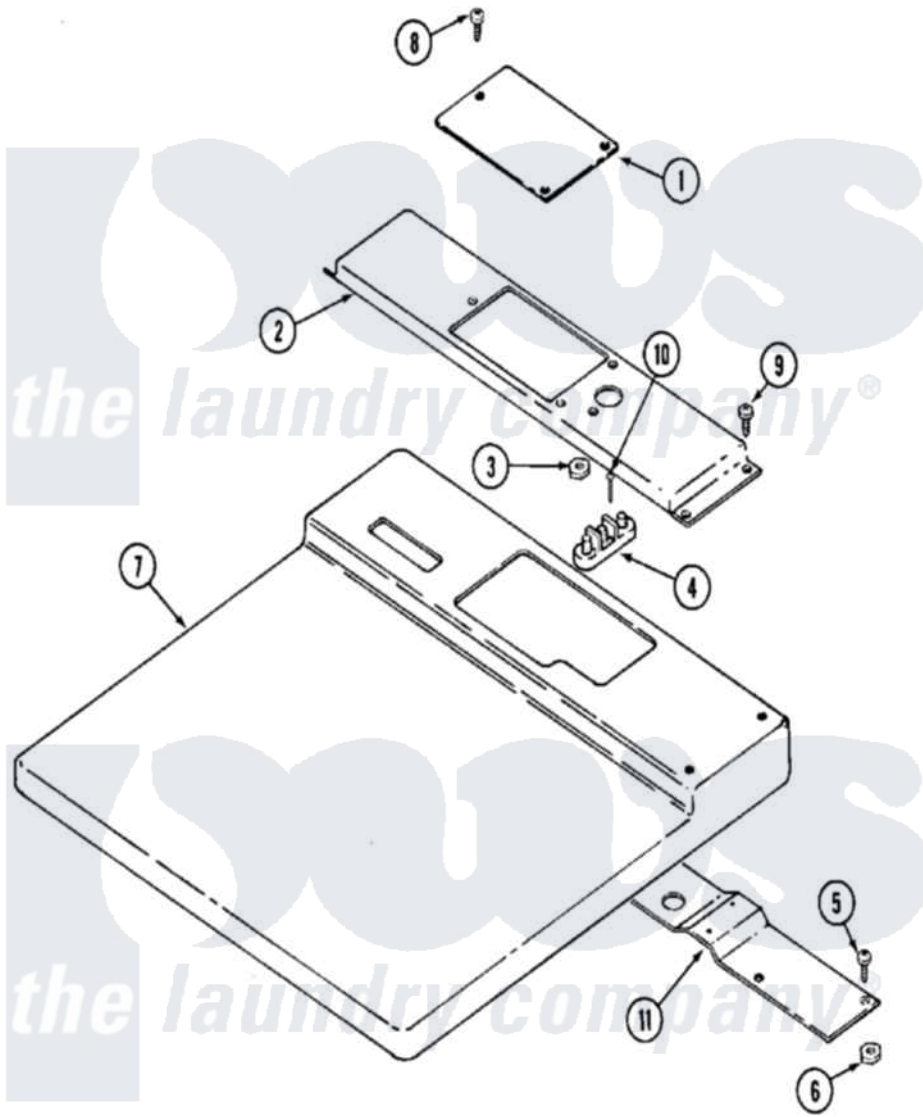

Maytag MDE11CSADW 04 - TOP COVER (CANADA)

Maytag [Residential Maytag MDE11CSADW Dryer Parts](#) Parts Diagram 04 - TOP COVER (CANADA)
 Click on the part number to view part

Item	Original Part Number	Replaced By	Status	Part Description
001	Y314174			Terminal Cover - Canada
002	NLA		Not Available	ENTRANCE, CONDUIT
003	311484	112432		Nut
"	Y311270			Washer, Terminal Block
004	400008			Block, Terminal
005	NLA		Not Available	SCREW
006	Y052721			Nut, Terminal Block Plate
007	33001161		Not Available	TOP COVER ASSEMBLY (WHT)
"	NLA		Not Available	(ALM)
008	211294	90767		Screw, 8A X 3/8 HeX Washer Head Tapping
"	Y313559			Screw
009	211294	90767		Screw, 8A X 3/8 HeX Washer Head Tapping
"	Y313559			Screw
010	Y312209	W10001200		Screw