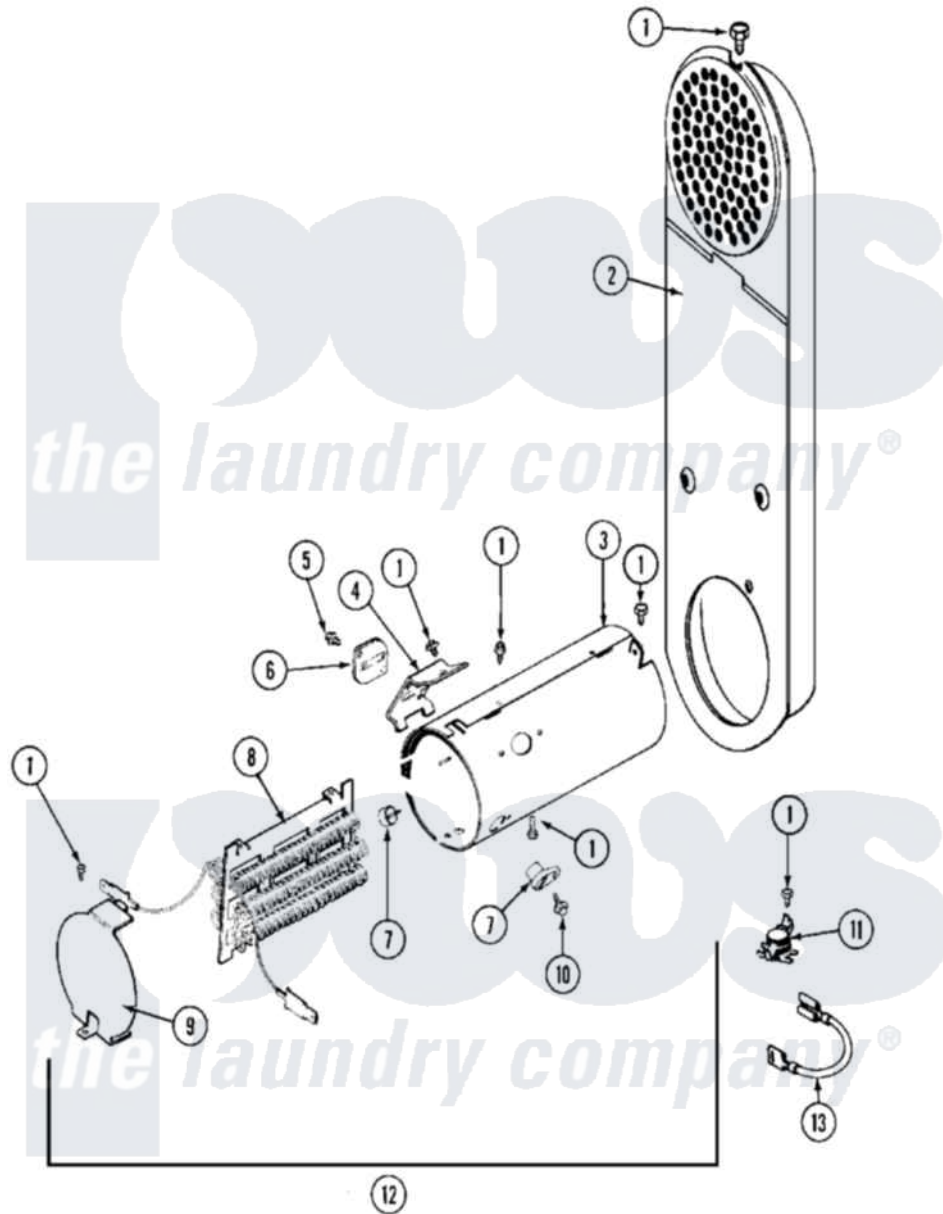

Maytag MDE11CSADW 08 - HEATER

Maytag Residential Maytag MDE11CSADW Dryer Parts Diagram 08 - HEATER
 Click on the part number to view part

Item	Original Part Number	Replaced By	Status	Part Description
001	211294	90767		Screw, 8A X 3/8 HeX Washer Head Tapping
002	308503		Not Available	INLET DUCT ASSEMBLY
003	314995			Enclosure, Heater
004	315346			Bracket, Thermal Fuse
005	NLA		Not Available	SCREW, THERMAL FUSE
006	307473			Fuse, Thermal
007	314998			Insulator, Terminal
008	308614			Heater Sub-Assembly
"	Y308613	W10116747		Heater
009	314999			Shield, Radiant
010	NLA		Not Available	SCREW, TERMINAL INSULATOR
011	303396			Thermostat, Hi-Limit
"	308217			Thermostat, Hi-Limit
012	307179			Heater Assembly
013	Y307173			Wire, Jumper