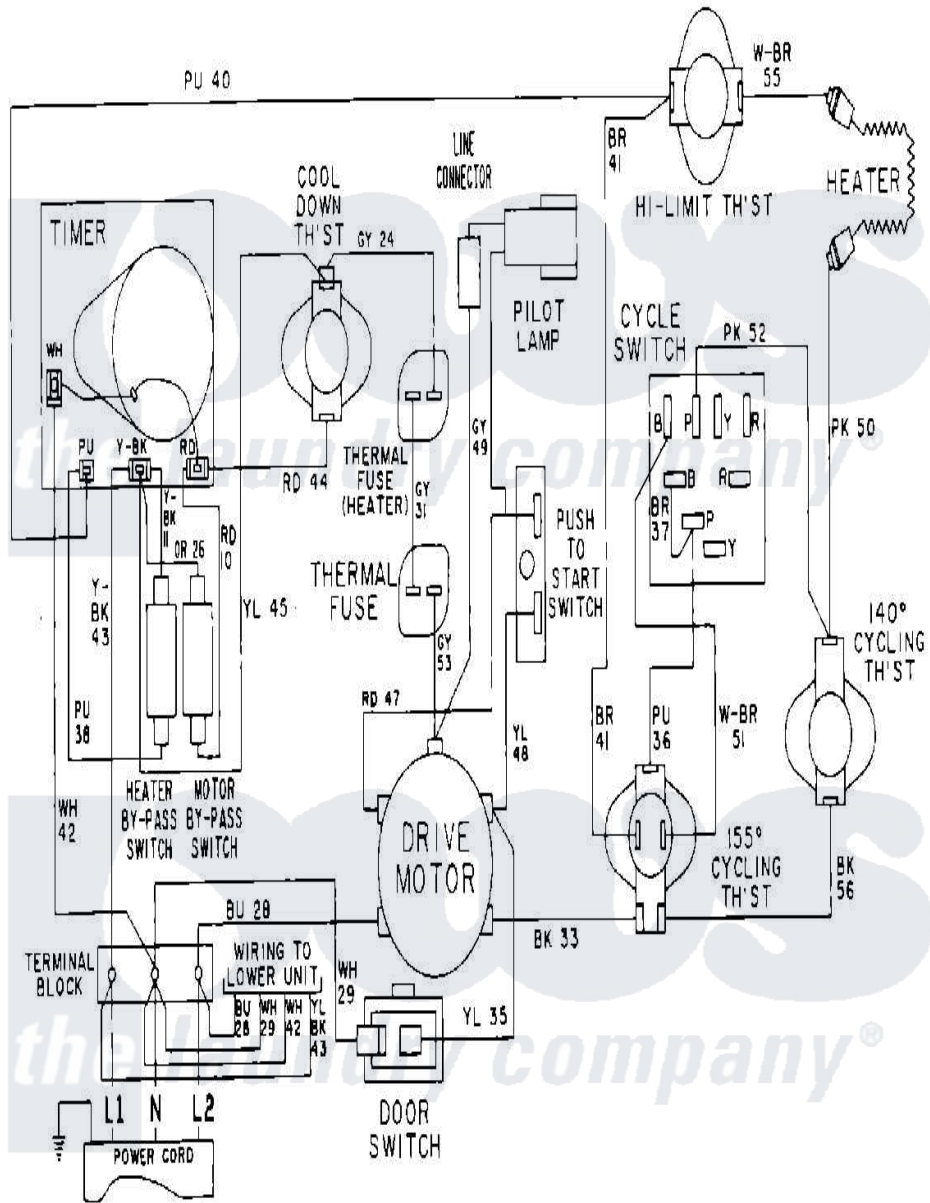

Maytag MDE11CSADW 10 - WIRING INFORMATION

Maytag Residential Maytag MDE11CSADW Dryer Parts Parts Diagram 10 - WIRING INFORMATION
 Click on the part number to view part

Item	Original Part Number	Replaced By	Status	Part Description
001	NLA		Not Available	WIRING INFORMATION