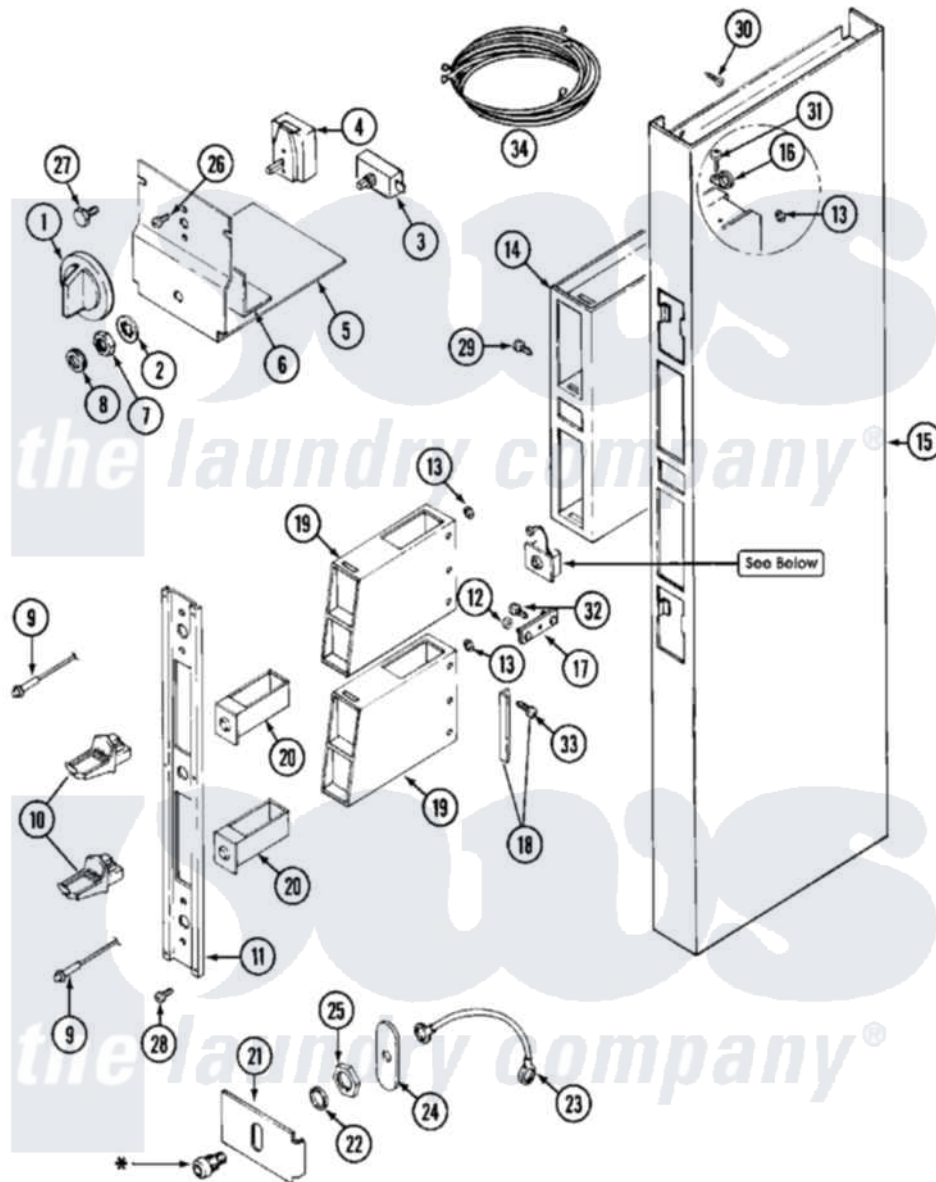

Maytag MDE11CSAGL 01 - CONTROL CENTER SHROUD

* Contact your Commercial Distributor For Security Items.

Maytag [Residential Maytag MDE11CSAGL Dryer Parts](#) Parts Diagram 01 - CONTROL CENTER SHROUD
 Click on the part number to view part

Item	Original Part Number	Replaced By	Status	Part Description
001	205663			Knob For Selector Switch
002	312751			Lockwasher, Start Switch
003	306940	W10149462		Switch, Push-To-Start
004	307253			Switch, Cycle Selector
005	Y314261			Switch And Relay Bracket
006	NLA		Not Available	INSULATOR, SWITCH
007	Y312706	422617		Nut
008	Y312702			Knurled Nut, Start Switch
009	NLA		Not Available	LIGHT, INDICATOR
010	NLA		Not Available	SLIDE, MAYTAG COIN
011	315037		Not Available	PANEL, VAULT
012	Y052740	62739		Nut, Lock
013	Y313671	33001303		Grommet, Plate Hole
014	211294	90767		Screw, 8A X 3/8 HeX Washer Head Tapping
"	305534		Not Available	VAULT ASSEMBLY
"	Y313559			Screw

015	211294	90767	Screw, 8A X 3/8 HeX Washer Head Tapping
"	NLA	Not Available	SHROUD, CONTROL (WHT)
"	NLA	Not Available	SCREW, SHROUD
016	910768	M0280301	Tie Electr
017	NLA	Not Available	STRAP, MOUNTING
018	NLA	Not Available	STOP, COIN METER
019	Y307081		Coin Meter Weld Assembly
"	NLA	Not Available	(ALM)
020	205423	208883	Coin Box K
"	205423L	208883	Coin Box K
021	313428	Not Available	PLATE FOR LATCH
022	NLA	Not Available	WASHER, LATCH
023	211168	W10139210	Screw, 8-18 X 5/16
"	Y303981		Ground Wire For Latch
024	Y313427	206637	Lock Kit
025	212328	W10139762	Hex Nut, 3/4-27
026	Y313588	488234	Screw 8-32 X 1/4
027	212276	W10116760	Screw
028	Y313424		Screw, Vault Panel
029	211294	90767	Screw, 8A X 3/8 HeX Washer Head Tapping
"	Y313559		Screw
030	213648	98165	Screw
031	211168	W10139210	Screw, 8-18 X 5/16
032	212276	W10116760	Screw
033	Y014872		Screw, Coin Meter Stop -
034	33001564		Wire Harness, Main
"	33001565		(LWR)
"	NLA	Not Available	WIRE HARNESS, MAIN (UPR)