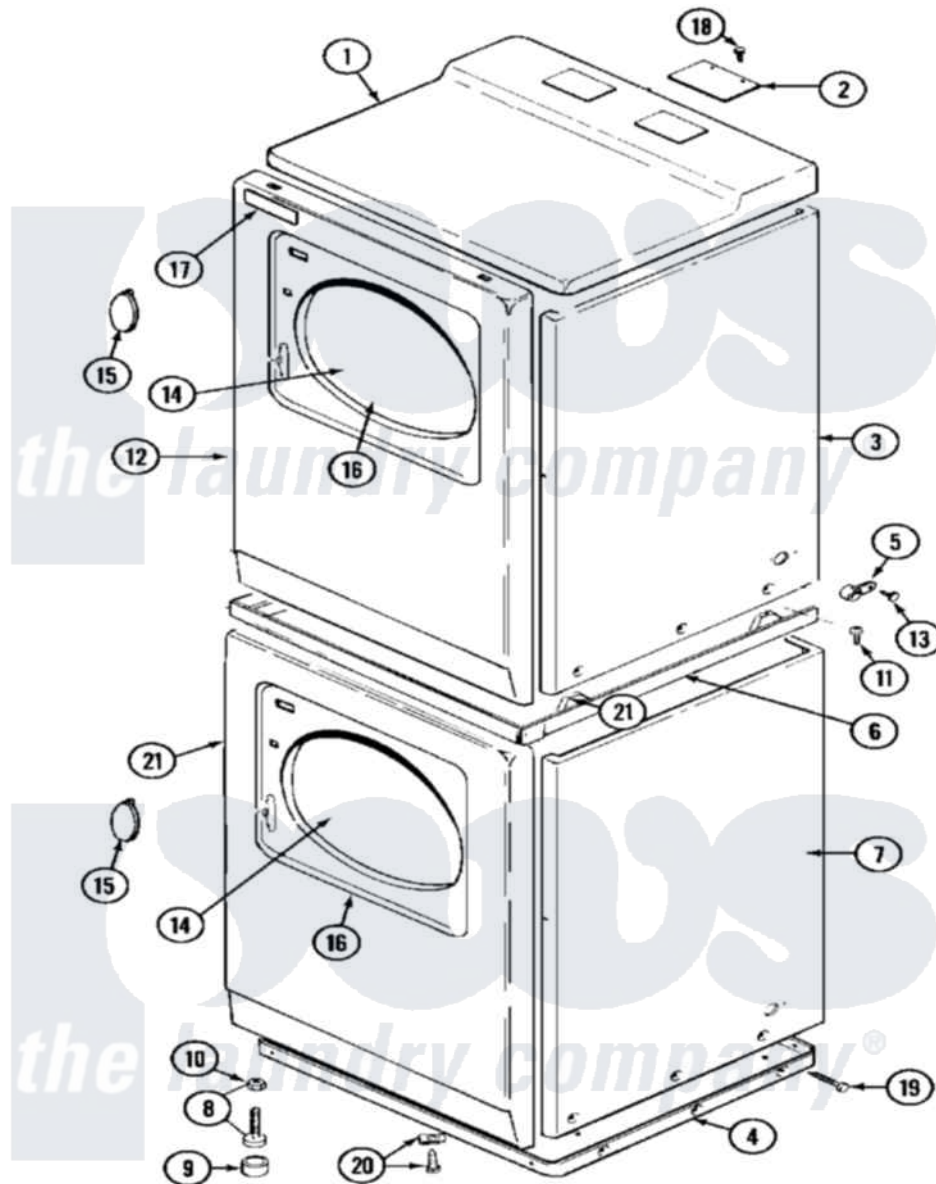

# Maytag MDE11CSAGL 03 - FRONT VIEW

Maytag Residential Maytag MDE11CSAGL Dryer Parts Parts Diagram 03 - FRONT VIEW  
 Click on the part number to view part

Item	Original Part Number	Replaced By	Status	Part Description
001	<a href="#">33001165</a>			Top Cover Assembly
"	NLA		Not Available	(ALM)
002	NLA		Not Available	PLATE, COVER
003	NLA		Not Available	CABINET (UPR-ALM)
004	306530		Not Available	BASE ASSEMBLY (LOWER)
005	910768	<a href="#">M0280301</a>		Tie Electr
006	<a href="#">33001302</a>			(WHT)
"	911050	<a href="#">4312464</a>		Screw
"	NLA		Not Available	SPACER ASSEMBLY (ALM)
"	Y310632	<a href="#">1163839</a>		Screw
007	NLA		Not Available	CABINET (LWR-ALM)
008	Y302699	<a href="#">22003428</a>		Leg, Adjustable
009	<a href="#">210684</a>			Foot, Adjustable Leg
010	<a href="#">210385</a>			Lock Nut For Adjustable Leg
011	314663	<a href="#">214354</a>		Screw, Top Cover To Cabnt.
012	NLA		Not Available	PANEL, FRONT (WHT)

013	211168	<a href="#">W10139210</a>		Screw, 8-18 X 5/16
014	33001203		Not Available	PANEL, CLEAR INNER (W/SEAL)
015	<a href="#">314939</a>			Handle, Door
"	<a href="#">314974</a>			Handle, Door
016	314967		Not Available	DOOR W/WINDOW OUTER HALF (WHT)
"	NLA		Not Available	(ALM)
017	NLA		Not Available	NAME PLATE
018	<a href="#">Y313559</a>			Screw
019	<a href="#">213007</a>			Xfor Cabinet See Cabinet, Back
020	<a href="#">204439</a>			Screw And Fstner Assembly
021	310933	<a href="#">33002194</a>		Nut, Speed