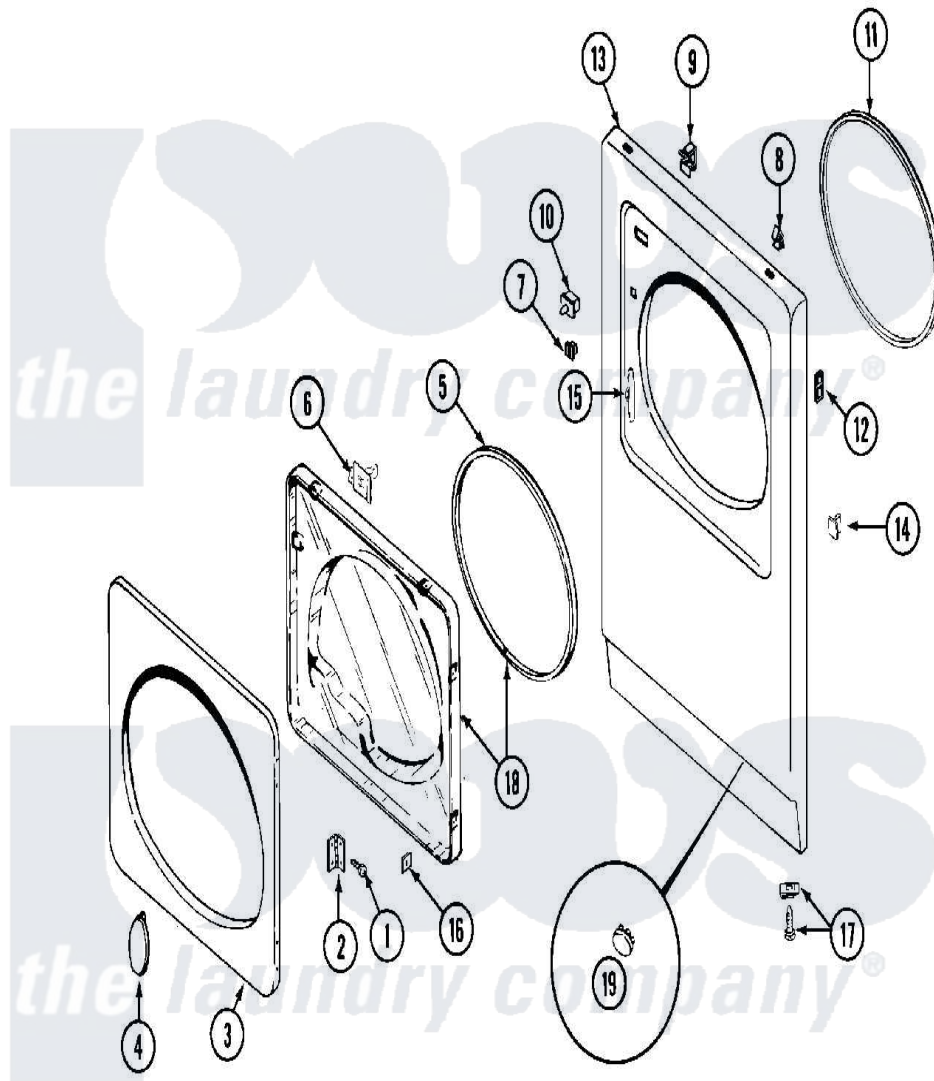

Maytag MDE11CSAGL 04 - DOOR

Maytag [Residential Maytag MDE11CSAGL Dryer Parts](#) Parts Diagram 04 - DOOR
 Click on the part number to view part

| Item | Original Part Number | Replaced By | Status | Part Description |
|------|--------------------------|---------------------------|---------------|--------------------------------|
| 001 | Y314062 | | | Screw, Door Hinge And Panel |
| 002 | 33001230 | | | Hinge, Door |
| 003 | 314967 | | Not Available | DOOR W/WINDOW OUTER HALF (WHT) |
| " | NLA | | Not Available | (ALM) |
| 004 | 314939 | | | Handle, Door |
| " | 314974 | | | Handle, Door |
| 005 | 33001192 | | | Seal, Door |
| 006 | 33001305 | | | Strike, Door |
| 007 | Y304578 | LA-1003 | | Door Catch Kit |
| 008 | 212982 | 22001650 | | Fastener, Spring |
| 009 | Y310376 | | | Clip, Door Switch Harness |
| 010 | 33001509 | W10169313 | | Switch-Dor |
| " | Y305753 | W10169313 | | Switch-Dor |
| 011 | 314937 | | | Seal, Front Panel |
| 012 | NLA | | Not Available | SPEEDNUT, HINGE SCREW |
| " | NLA | | Not Available | SCREW, PLASTIC |

| | | | |
|-----|--------------------------|--------------------------|---------------------------------|
| 013 | NLA | Not Available | PANEL, FRONT (WHT) |
| 014 | NLA | Not Available | PLUG, DOOR CATCH |
| 015 | 33001175 | | Cover, Hinge Hole |
| " | 33001176 | | Cover, Hinge Hole |
| 016 | Y313910 | | Clip, Door Liner To Outer Panel |
| 017 | 204439 | | Screw And Fstner Assembly |
| 018 | 33001203 | Not Available | PANEL, CLEAR INNER (W/SEAL) |
| 019 | 33001132 | 33002342 | Plug, Sifht Hole |
| " | 33001168 | Not Available | PLUG, SIGHT HOLE (ALM) |