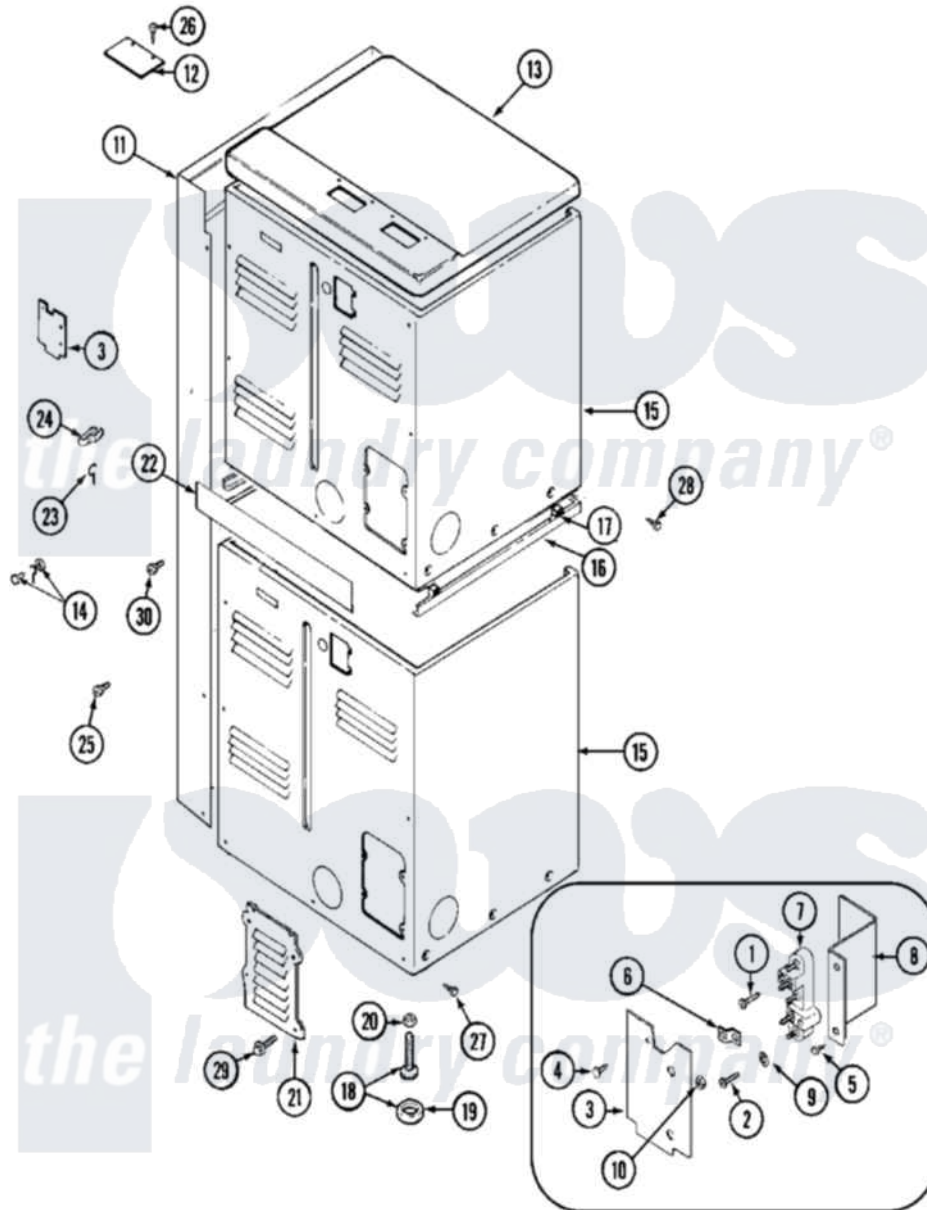

Maytag MDE11CSAGL 05 - REAR VIEW

Maytag [Residential Maytag MDE11CSAGL Dryer Parts](#) Parts Diagram 05 - REAR VIEW
 Click on the part number to view part

Item	Original Part Number	Replaced By	Status	Part Description
001	NLA		Not Available	- NOT USED-
002	Y310632	1163839		Screw
003	Y312905		Not Available	COVER, TERMINAL
004	Y313561			Screw----NA
005	Y312209	W10001200		Screw
006	Y312184			Strap, Grounding
007	400008			Block, Terminal
008	Y312904			Bracket, Terminal Block
009	311093			Washer, Terminal Connection
"	Y311270			Washer, Terminal Block
010	311484	112432		Nut
011	NLA		Not Available	SHROUD, CONTROL (WHT)
012	NLA		Not Available	PLATE, TOP COVER
013	33001165			Top Cover Assembly
"	NLA		Not Available	(ALM)
014	NLA		Not Available	SCREW & WASHER ASSEMBLY

015	NLA		Not Available	CABINET (UPR-ALM)
"	Y310632	1163839		Screw
016	33001302			(WHT)
"	NLA		Not Available	SPACER ASSEMBLY (ALM)
017	310933	33002194		Nut, Speed
018	Y302699	22003428		Leg, Adjustable
019	210684			Foot, Adjustable Leg
020	210385			Lock Nut For Adjustable Leg
021	Y312951		Not Available	ACCESS COVER, BACK
022	NLA		Not Available	STRIP, FILLER
023	311155			Ground Wire And Clamp
024	301548			Clamp, Ground Wire
025	NLA		Not Available	SCREW, SHROUD
026	Y313559			Screw
027	213007			Xfor Cabinet See Cabinet, Back
028	NLA		Not Available	SCREW, SPACER ASSEMBLY
"	Y310632	1163839		Screw
029	211294	90767		Screw, 8A X 3/8 HeX Washer Head Tapping
"	Y313559			Screw
030	Y313561			Screw----NA
"	Y310632	1163839		Screw