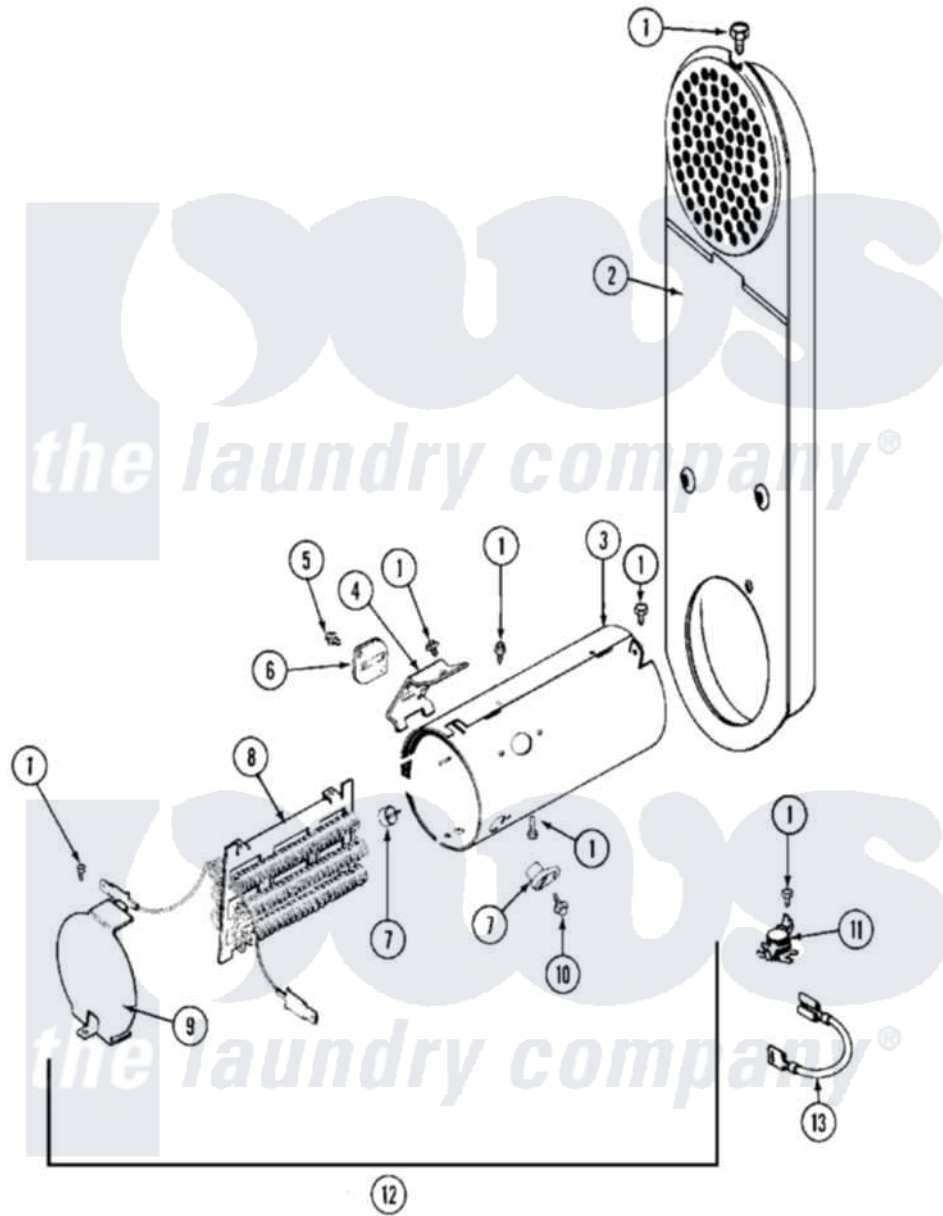

Maytag MDE11MNAGW 06 - HEATER

Maytag Residential Maytag MDE11MNAGW Dryer Parts Diagram 06 - HEATER
 Click on the part number to view part

Item	Original Part Number	Replaced By	Status	Part Description
001	211294	90767		Screw, 8A X 3/8 HeX Washer Head Tapping
002	308503		Not Available	INLET DUCT ASSEMBLY
003	314995			Enclosure, Heater
004	315346			Bracket, Thermal Fuse
005	NLA		Not Available	SCREW, THERMAL FUSE
006	307473			Fuse, Thermal
007	314998			Insulator, Terminal
008	Y308615			Heater Sub-Assembly
009	314999			Shield, Radiant
010	NLA		Not Available	SCREW, TERMINAL INSULATOR
011	303396			Thermostat, Hi-Limit
012	307180	33001400		Heater Assembly
013	Y307173			Wire, Jumper