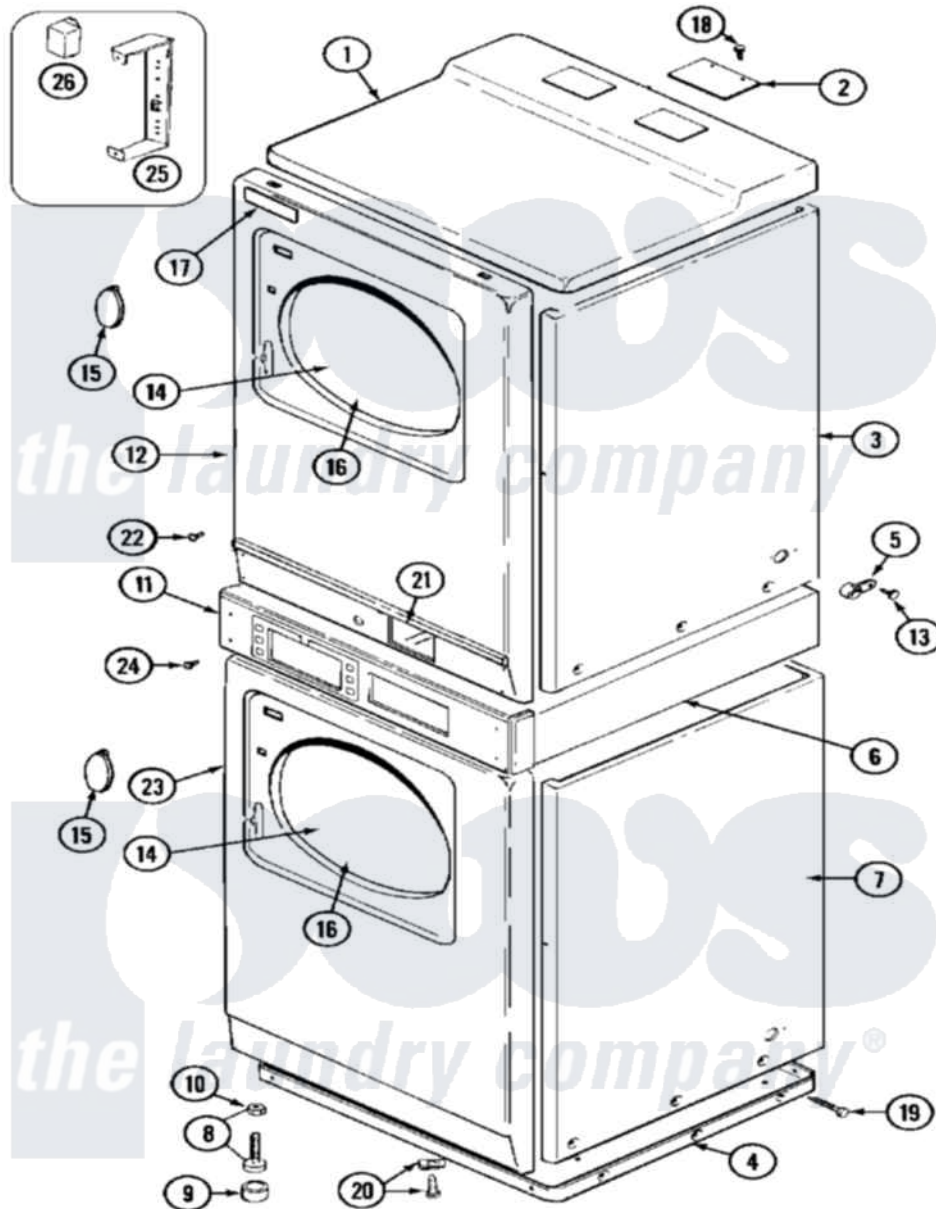

# Maytag MDE11PDACL 02 - FRONT

Maytag Residential Maytag MDE11PDACL Dryer Parts Parts Diagram 02 - FRONT  
 Click on the part number to view part

Item	Original Part Number	Replaced By	Status	Part Description
001	33001161		Not Available	TOP COVER ASSEMBLY (WHT)
"	<a href="#">33001165</a>			Top Cover Assembly
"	NLA		Not Available	(ALM)
002	NLA		Not Available	PLATE, COVER
003	NLA		Not Available	CABINET (UPR-WHT)
004	<a href="#">306261</a>			Base Assembly, Upper Dryer
"	306530		Not Available	BASE ASSEMBLY (LOWER)
005	910768	<a href="#">M0280301</a>		Tie Electr
006	310933	<a href="#">33002194</a>		Nut, Speed
"	314663	<a href="#">214354</a>		Screw, Top Cover To Cabnt.
"	911050	<a href="#">4312464</a>		Screw
"	NLA		Not Available	SUPPORT ASSEMBLY (WHT)
"	Y310632	<a href="#">1163839</a>		Screw
007	NLA		Not Available	CABINET (LWR-WHT)
008	Y302699	<a href="#">22003428</a>		Leg, Adjustable
009	<a href="#">210684</a>			Foot, Adjustable Leg