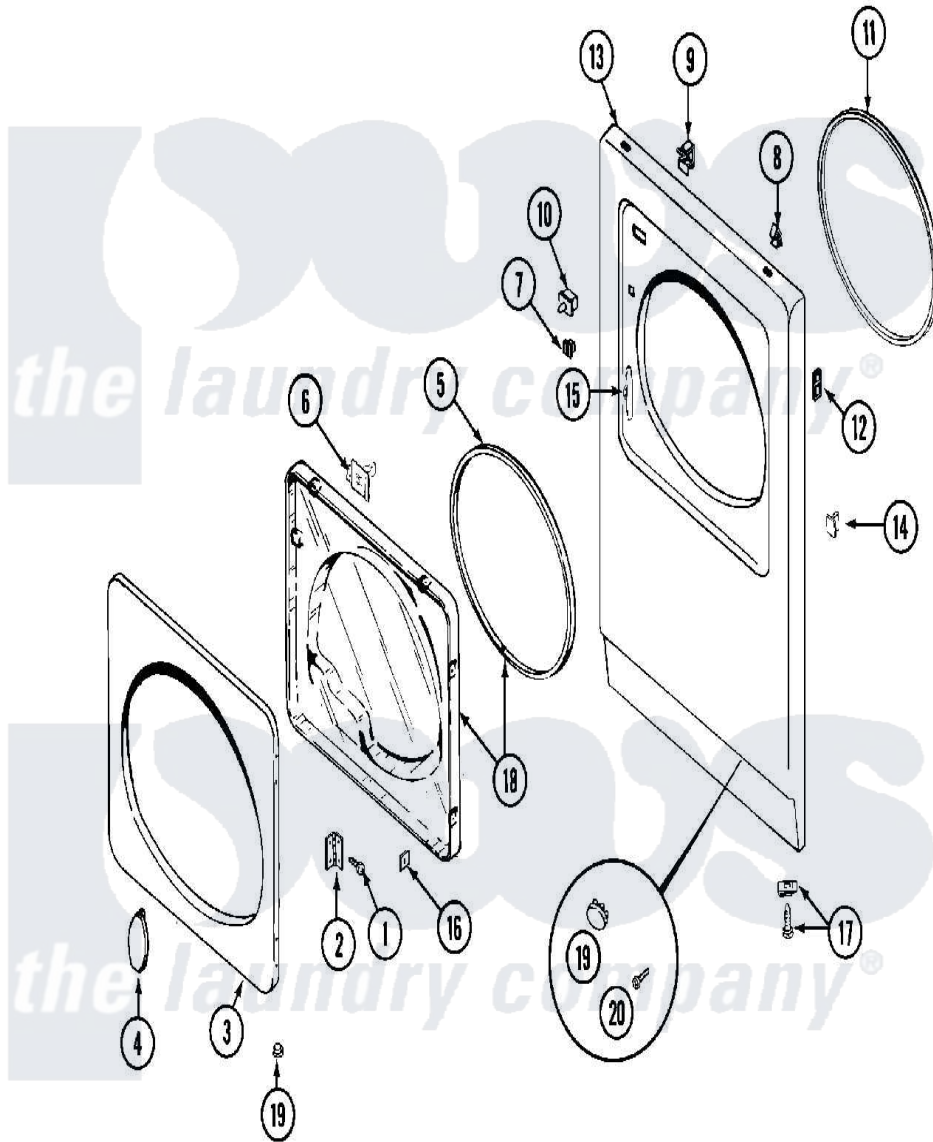

Maytag MDE11PDACL 03 - DOOR

Maytag [Residential Maytag MDE11PDACL Dryer Parts](#) Parts Diagram 03 - DOOR
 Click on the part number to view part

Item	Original Part Number	Replaced By	Status	Part Description
001	Y314062			Screw, Door Hinge And Panel
002	33001230			Hinge, Door
003	314967		Not Available	DOOR W/WINDOW OUTER HALF (WHT)
"	NLA		Not Available	(ALM)
004	314939			Handle, Door
"	314974			Handle, Door
005	33001192			Seal, Door
006	33001305			Strike, Door
007	Y304578	LA-1003		Door Catch Kit
008	212982	22001650		Fastener, Spring
009	Y310376			Clip, Door Switch Harness
010	33001420			Switch, Door
"	Y305753	W10169313		Switch-Dor
011	314937			Seal, Front Panel
012	NLA		Not Available	CLIP, HINGE SCREW
"	NLA		Not Available	FASTENER, FRONT PANEL

013	33001447	Not Available	PANEL, FRONT (UPR-WHT)
"	NLA	Not Available	PANEL, FRONT (LWR-WHT)
014	NLA	Not Available	PLUG, DOOR CATCH
015	33001175		Cover, Hinge Hole
"	33001176		Cover, Hinge Hole
016	Y313910		Clip, Door Liner To Outer Panel
017	204439		Screw And Fstner Assembly
"	314666	Not Available	SCREW, PANEL (UPR)
"	NLA	Not Available	CLIP, CABINET SCREW
018	33001203	Not Available	PANEL, CLEAR INNER (W/SEAL)
019	33001132	33002342	Plug, Sifht Hole
"	33001168	Not Available	PLUG, SIGHT HOLE (ALM)
020	315489		Screw, Extrusion And Front