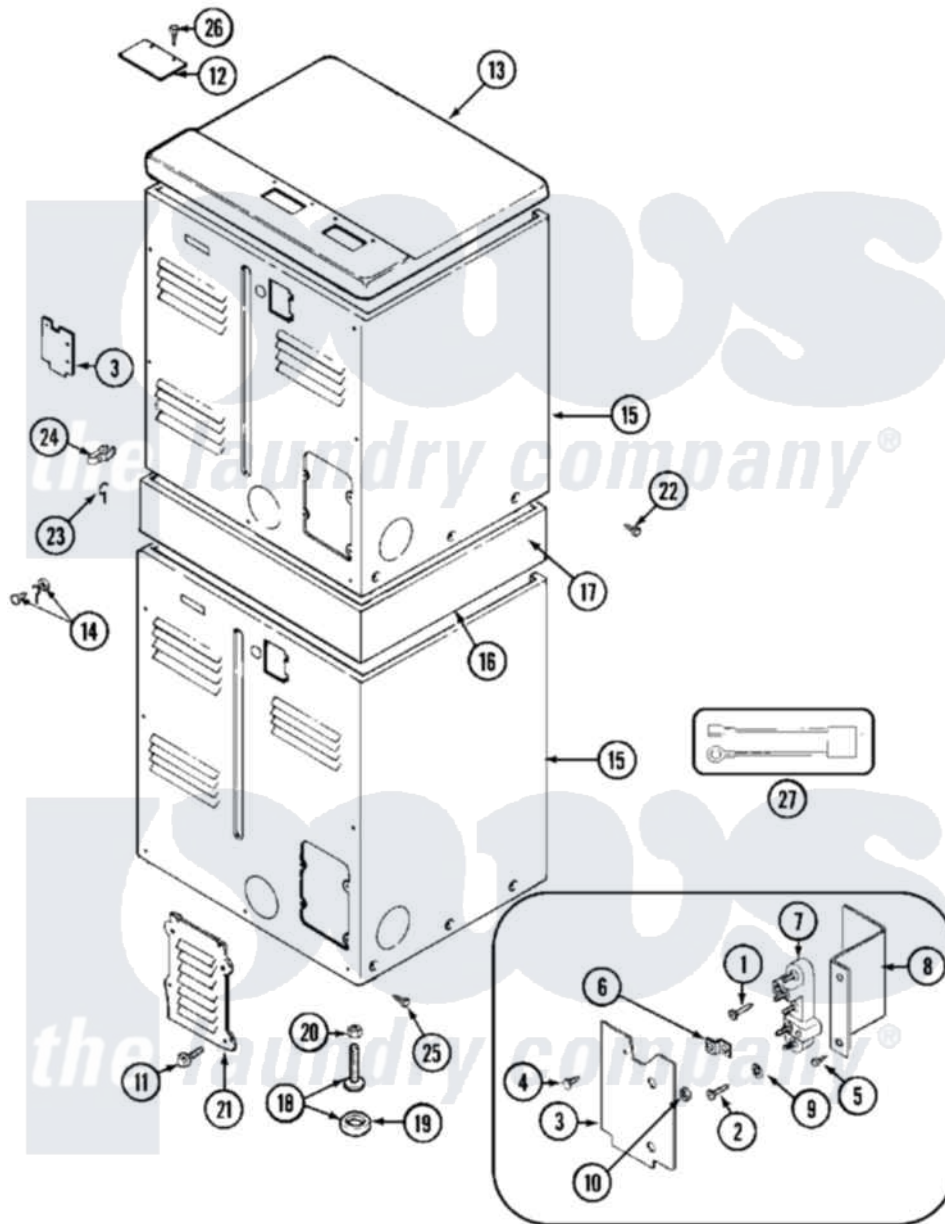

Maytag MDE11PDACL 04 - REAR

Maytag [Residential Maytag MDE11PDACL Dryer Parts](#) Parts Diagram 04 - REAR
 Click on the part number to view part

Item	Original Part Number	Replaced By	Status	Part Description
001	NLA		Not Available	SCREW, GROUND STRAP
002	Y310632	1163839		Screw
003	Y312905		Not Available	COVER, TERMINAL
004	Y313561			Screw----NA
005	Y312209	W10001200		Screw
006	Y312184			Strap, Grounding
007	400008			Block, Terminal
008	Y312904			Bracket, Terminal Block
009	311093			Washer, Terminal Connection
"	Y311270			Washer, Terminal Block
010	311484	112432		Nut
011	211294	90767		Screw, 8A X 3/8 HeX Washer Head Tapping
"	Y313559			Screw
012	NLA		Not Available	PLATE, TOP COVER
013	33001161		Not Available	TOP COVER ASSEMBLY (WHT)

"	33001165		Top Cover Assembly
"	NLA	Not Available	(ALM)
014	NLA	Not Available	SCREW & WASHER ASSEMBLY
015	NLA	Not Available	CABINET (LWR-WHT)
"	Y310632	1163839	Screw
016	NLA	Not Available	SUPPORT ASSEMBLY (WHT)
017	310933	33002194	Nut, Speed
018	Y302699	22003428	Leg, Adjustable
019	210684		Foot, Adjustable Leg
020	210385		Lock Nut For Adjustable Leg
021	Y312951	Not Available	ACCESS COVER, BACK
022	NLA	Not Available	SCREW, SUPPORT
"	Y310632	1163839	Screw
023	311155		Ground Wire And Clamp
024	301548		Clamp, Ground Wire
"	313122		Screw - Baffle To Tumbler
025	213007		Xfor Cabinet See Cabinet, Back
026	Y313559		Screw
027	12001279		Surge Suppressor Kit