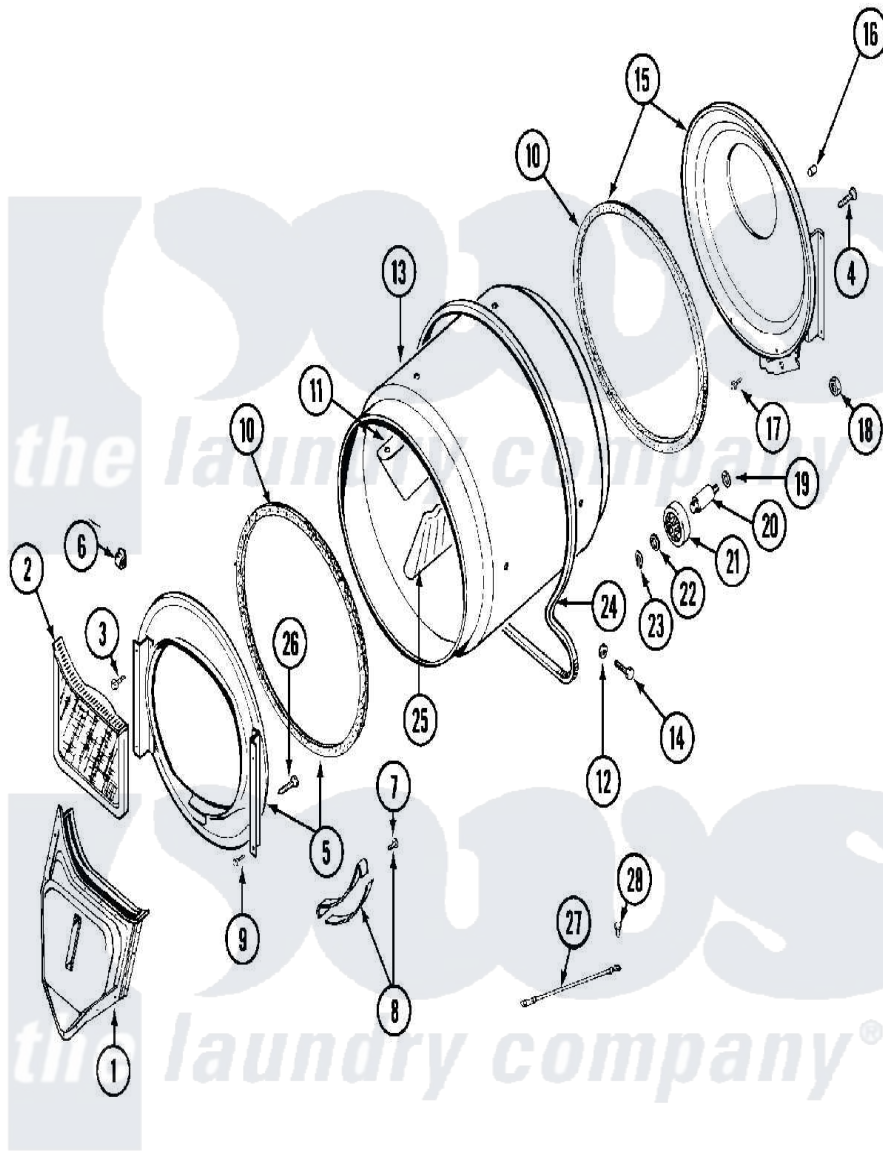

Maytag MDE11PDACL 05 - TUMBLER

Maytag Residential Maytag MDE11PDACL Dryer Parts Parts Diagram 05 - TUMBLER
 Click on the part number to view part

Item	Original Part Number	Replaced By	Status	Part Description
001	33001016			Outlet Duct Assembly
002	33001170	33002970		Lint Filte
003	NLA		Not Available	SCREW, TUMBLER SUPPORT
004	Y313561			Screw---NA
005	33001179			Front, Tumbler
006	Y310376			Clip, Door Switch Harness
007	210720			Rivet, Bearing To Tumbler Frnt
008	306508			Tumbler Bearing Kit ---W
009	Y310632	1163839		Screw
010	314820			Seal, Tumbler
011	33001012			Baffle
012	314158			Washer, Baffle To Tumbler
013	33001108		Not Available	DRYER TUMBLER, W/O BAFFLES
014	Y310759			Screw, Tumbler Baffles
015	33001178			Back, Tumbler

016	NLA	Not Available	COVER, THREAD
017	Y310632	1163839	Screw
018	312538	33001443	Nut, Hex
019	Y313347	312535	Washer, Vault Mounting Brk.
020	Y312948	6-3129480	Shaft- Tumbler
021	Y303373	12001541	Drum Roller/Washer Assembly--W
022	312535		Washer, Vault Mounting Brk.
023	410233	9703438	Ring-Retrn
024	Y312959		Poly "V" Belt For Tumbler
025	33001004		Baffle, Tall
026	Y314110	33002917	Screw, No.10-16
027	901220		Ground Wire
028	910343	488234	Screw 8-32 X 1/4