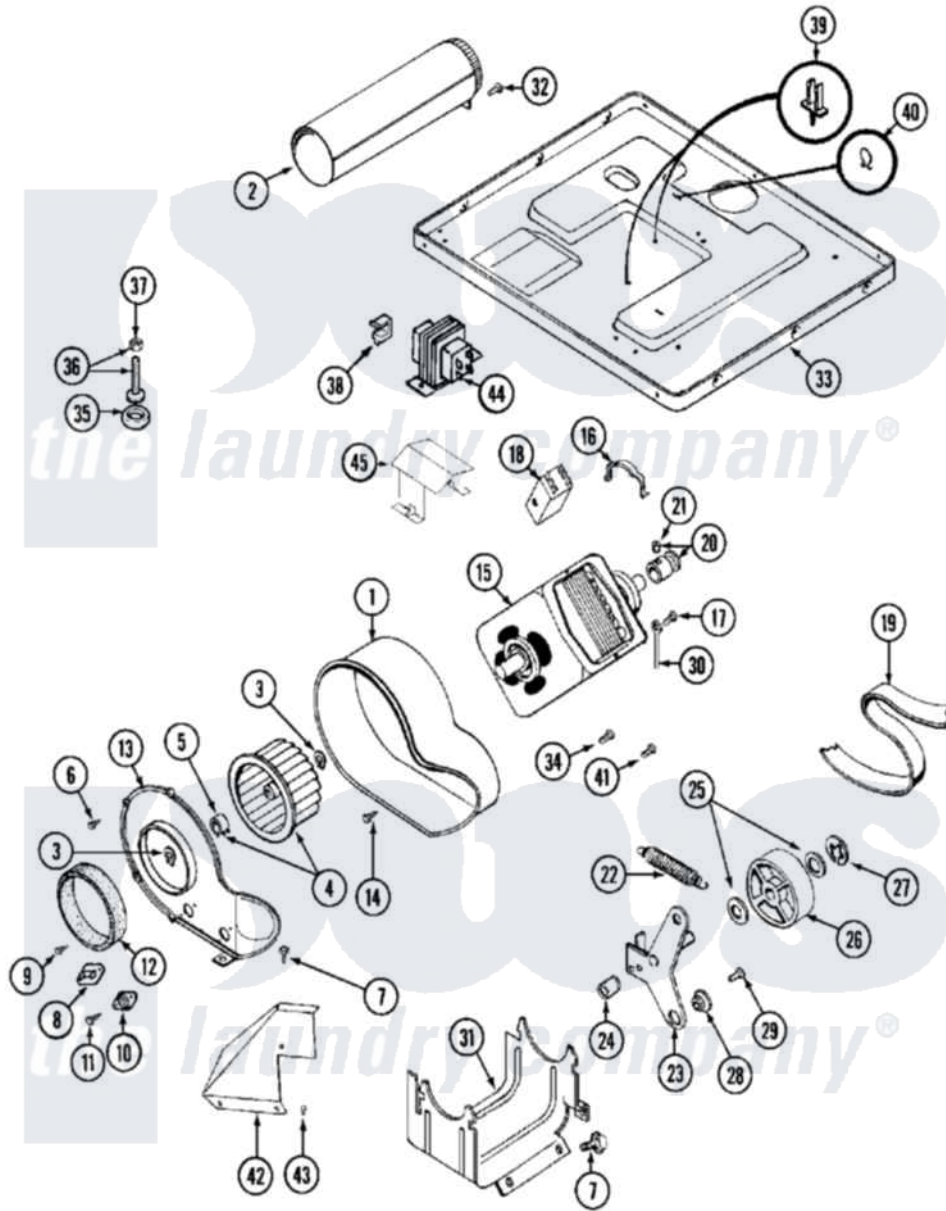

# Maytag MDE11PDACL 07 - MOTOR DRIVE

Maytag [Residential Maytag MDE11PDACL Dryer Parts](#) Parts Diagram 07 - MOTOR DRIVE  
 Click on the part number to view part

Item	Original Part Number	Replaced By	Status	Part Description
001	<a href="#">Y312893</a>			Housing, Blower
002	Y303442			EXHAUST DUCT ASSEMBLY
003	410233	<a href="#">9703438</a>		Ring-Retrn
004	<a href="#">Y303836</a>			Blower Wheel Assembly And Clamp
005	<a href="#">312967</a>			Clamp, Blower Housing
006	Y312961	<a href="#">W10116751</a>		Screw
007	<a href="#">Y313561</a>			Screw---NA
008	<a href="#">307208</a>			Thermistor, Temp. Control
"	Y303391	<a href="#">33303391</a>		Thermostat, Cycling
009	211294	<a href="#">90767</a>		Screw, 8A X 3/8 HeX Washer Head Tapping
010	<a href="#">306604</a>			Cut-Off, Thermal Part Not Used
011	NLA		Not Available	SCREW, THERMAL CUT-OFF
012	<a href="#">Y312901</a>			Seal, Housing Cover
013	314778		Not Available	COVER, BLOWER HOUSING