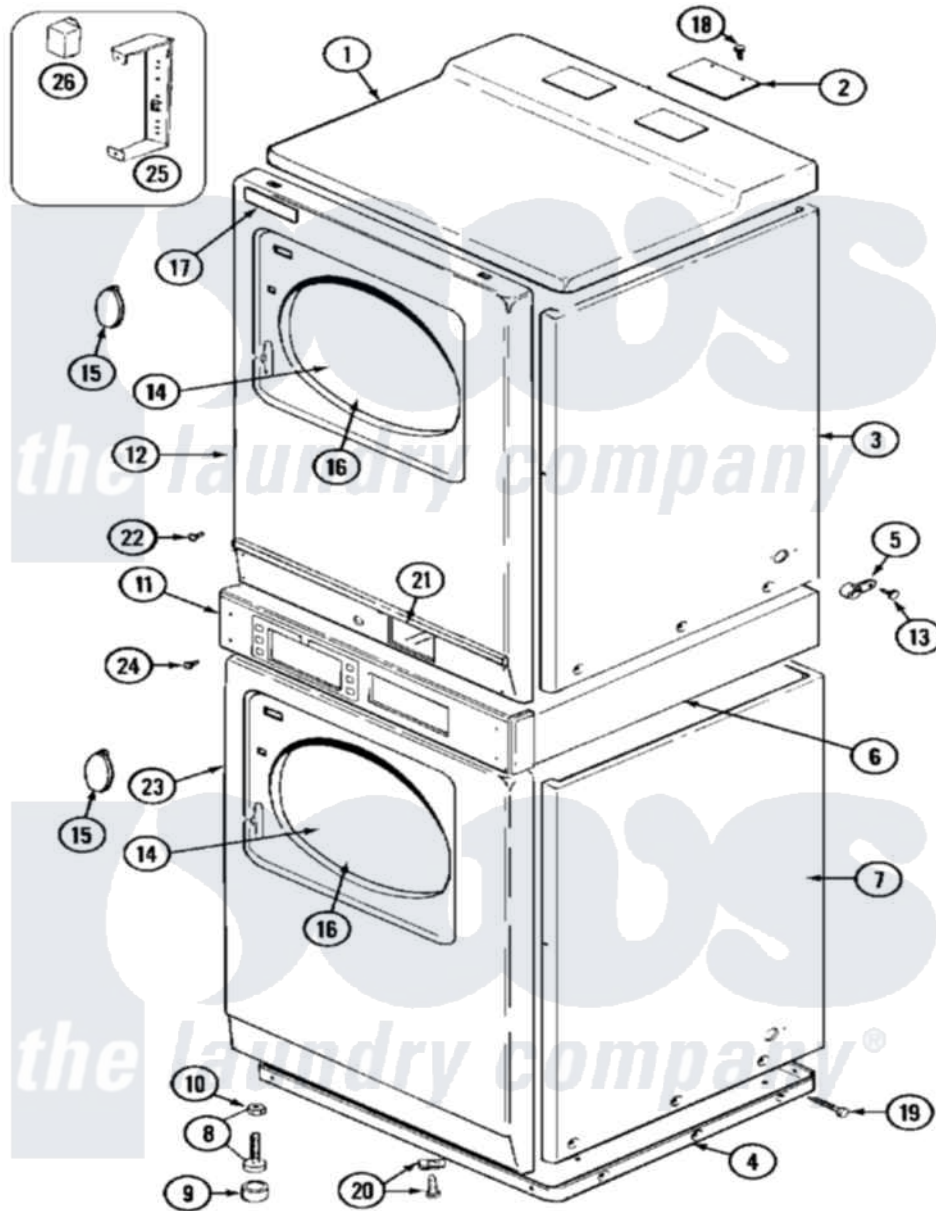

# Maytag MDE11PDACW 02 - FRONT

Maytag [Residential Maytag MDE11PDACW Dryer Parts](#) Parts Diagram 02 - FRONT  
 Click on the part number to view part

Item	Original Part Number	Replaced By	Status	Part Description
001	33001161		Not Available	TOP COVER ASSEMBLY (WHT)
"	<a href="#">33001165</a>			Top Cover Assembly
"	NLA		Not Available	(ALM)
002	NLA		Not Available	PLATE, COVER
003	NLA		Not Available	CABINET (UPR-WHT)
004	<a href="#">306261</a>			Base Assembly, Upper Dryer
"	306530		Not Available	BASE ASSEMBLY (LOWER)
005	910768	<a href="#">M0280301</a>		Tie Electr
006	310933	<a href="#">33002194</a>		Nut, Speed
"	314663	<a href="#">214354</a>		Screw, Top Cover To Cabnt.
"	911050	<a href="#">4312464</a>		Screw
"	NLA		Not Available	SUPPORT ASSEMBLY (WHT)
"	Y310632	<a href="#">1163839</a>		Screw
007	NLA		Not Available	CABINET (LWR-WHT)
008	Y302699	<a href="#">22003428</a>		Leg, Adjustable
009	<a href="#">210684</a>			Foot, Adjustable Leg