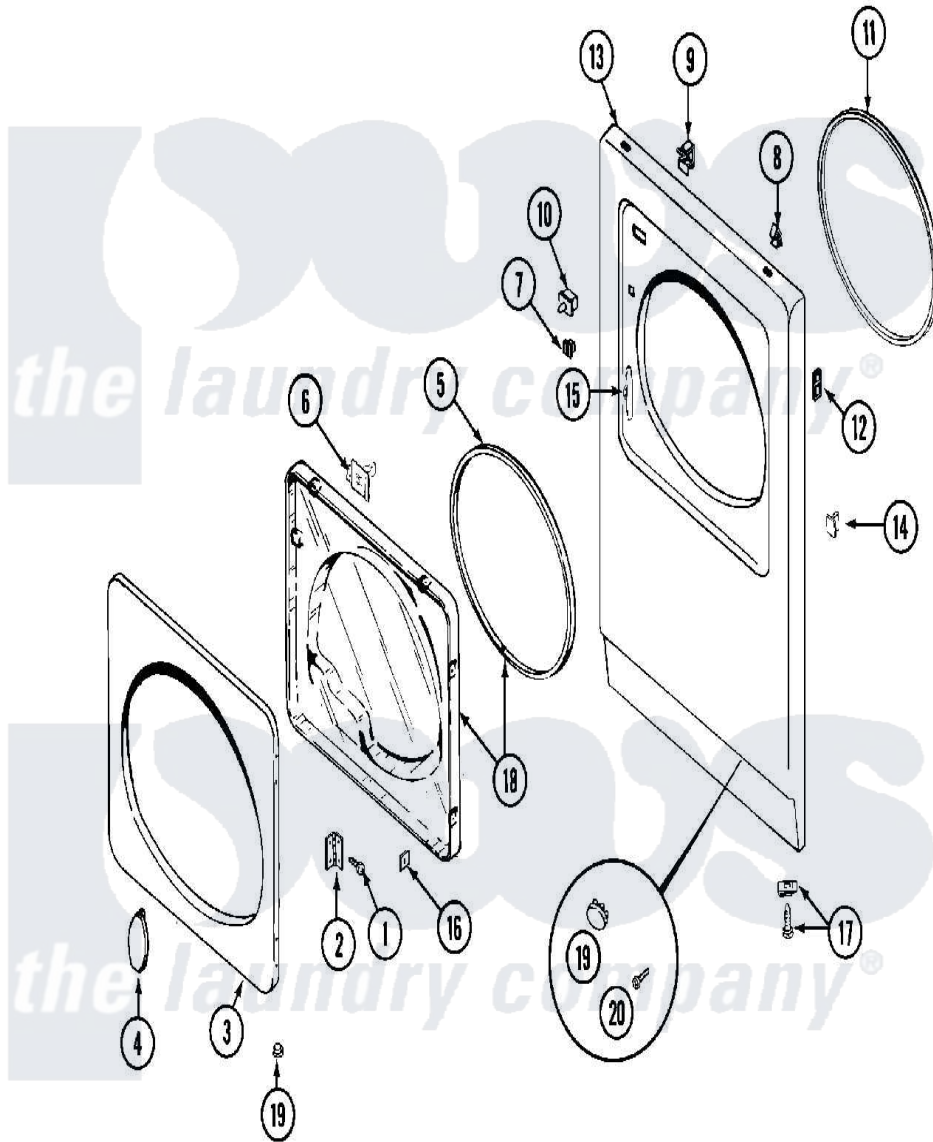

Maytag MDE11PDACW 03 - DOOR

Maytag [Residential Maytag MDE11PDACW Dryer Parts](#) Parts Diagram 03 - DOOR

[Click on the part number to view part](#)

Item	Original Part Number	Replaced By	Status	Part Description
001	Y314062			Screw, Door Hinge And Panel
002	33001230			Hinge, Door
003	314967		Not Available	DOOR W/WINDOW OUTER HALF (WHT)
"	NLA		Not Available	(ALM)
004	314939			Handle, Door
"	314974			Handle, Door
005	33001192			Seal, Door
006	33001305			Strike, Door
007	Y304578	LA-1003		Door Catch Kit
008	212982	22001650		Fastener, Spring
009	Y310376			Clip, Door Switch Harness
010	33001420			Switch, Door
"	Y305753	W10169313		Switch-Dor
011	314937			Seal, Front Panel
012	NLA		Not Available	CLIP, HINGE SCREW
"	NLA		Not Available	FASTENER, FRONT PANEL

013	33001447	Not Available	PANEL, FRONT (UPR-WHT)
"	NLA	Not Available	PANEL, FRONT (LWR-WHT)
014	NLA	Not Available	PLUG, DOOR CATCH
015	33001175		Cover, Hinge Hole
"	33001176		Cover, Hinge Hole
016	Y313910		Clip, Door Liner To Outer Panel
017	204439		Screw And Fstner Assembly
"	314666	Not Available	SCREW, PANEL (UPR)
"	NLA	Not Available	CLIP, CABINET SCREW
018	33001203	Not Available	PANEL, CLEAR INNER (W/SEAL)
019	33001132	33002342	Plug, Sifht Hole
"	33001168	Not Available	PLUG, SIGHT HOLE (ALM)
020	315489		Screw, Extrusion And Front