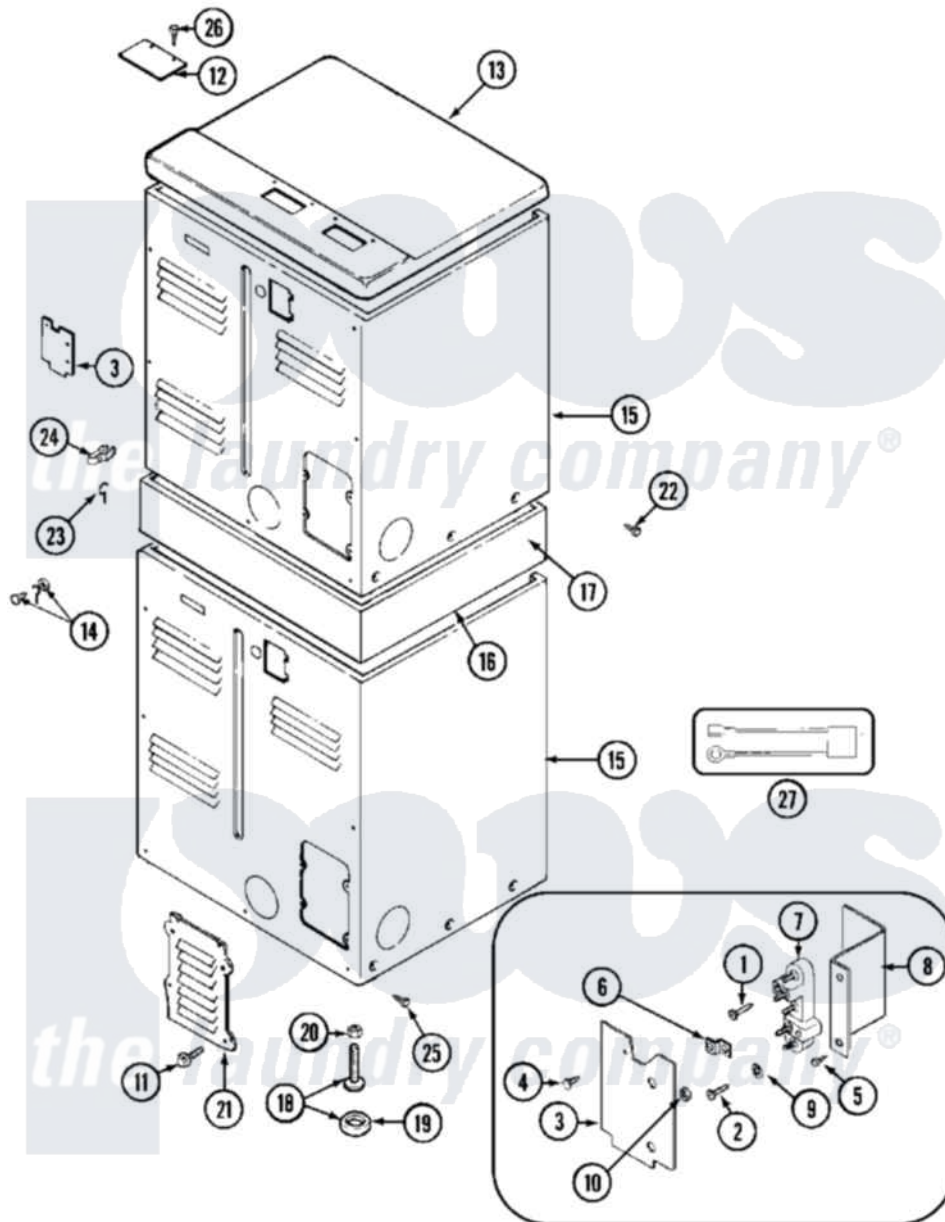

Maytag MDE11PDACW 04 - REAR

Maytag Residential Maytag MDE11PDACW Dryer Parts Parts Diagram 04 - REAR
 Click on the part number to view part

Item	Original Part Number	Replaced By	Status	Part Description
001	NLA		Not Available	SCREW, GROUND STRAP
002	Y310632	1163839		Screw
003	Y312905		Not Available	COVER, TERMINAL
004	Y313561			Screw----NA
005	Y312209	W10001200		Screw
006	Y312184			Strap, Grounding
007	400008			Block, Terminal
008	Y312904			Bracket, Terminal Block
009	311093			Washer, Terminal Connection
"	Y311270			Washer, Terminal Block
010	311484	112432		Nut
011	211294	90767		Screw, 8A X 3/8 HeX Washer Head Tapping
"	Y313559			Screw
012	NLA		Not Available	PLATE, TOP COVER
013	33001161		Not Available	TOP COVER ASSEMBLY (WHT)

"	33001165		Top Cover Assembly
"	NLA	Not Available	(ALM)
014	NLA	Not Available	SCREW & WASHER ASSEMBLY
015	NLA	Not Available	CABINET (LWR-WHT)
"	Y310632	1163839	Screw
016	NLA	Not Available	SUPPORT ASSEMBLY (WHT)
017	310933	33002194	Nut, Speed
018	Y302699	22003428	Leg, Adjustable
019	210684		Foot, Adjustable Leg
020	210385		Lock Nut For Adjustable Leg
021	Y312951	Not Available	ACCESS COVER, BACK
022	NLA	Not Available	SCREW, SUPPORT
"	Y310632	1163839	Screw
023	311155		Ground Wire And Clamp
024	301548		Clamp, Ground Wire
"	313122		Screw - Baffle To Tumbler
025	213007		Xfor Cabinet See Cabinet, Back
026	Y313559		Screw
027	12001279		Surge Suppressor Kit