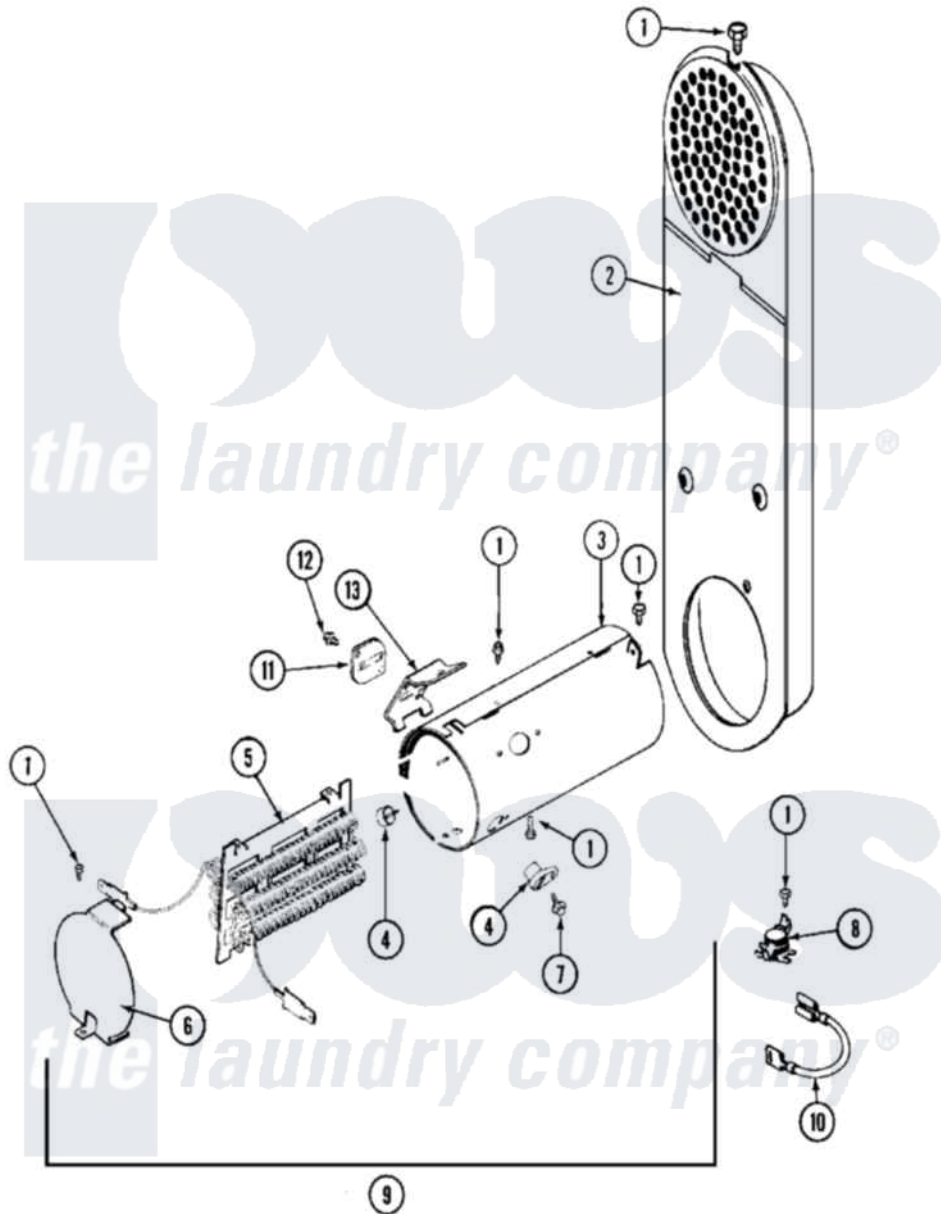

Maytag MDE11PDACW 06 - HEATER

Maytag Residential Maytag MDE11PDACW Dryer Parts Diagram 06 - HEATER
 Click on the part number to view part

Item	Original Part Number	Replaced By	Status	Part Description
001	211294	90767		Screw, 8A X 3/8 HeX Washer Head Tapping
002	308503		Not Available	INLET DUCT ASSEMBLY
003	314995			Enclosure, Heater
004	314998			Insulator, Terminal
005	308614			Heater Sub-Assembly
"	Y308613	W10116747		Heater
006	314999			Shield, Radiant
007	NLA		Not Available	SCREW, TERMINAL INSULATOR
008	303396			Thermostat, Hi-Limit
"	308217			Thermostat, Hi-Limit
009	307179			Heater Assembly
"	Y308259			HEATER ASSY. COMPLETE (240V)
010	Y307173			Wire, Jumper
011	307473			Fuse, Thermal

012

NLA

Not Available

SCREW

013

[315346](#)

Bracket, Thermal Fuse

014