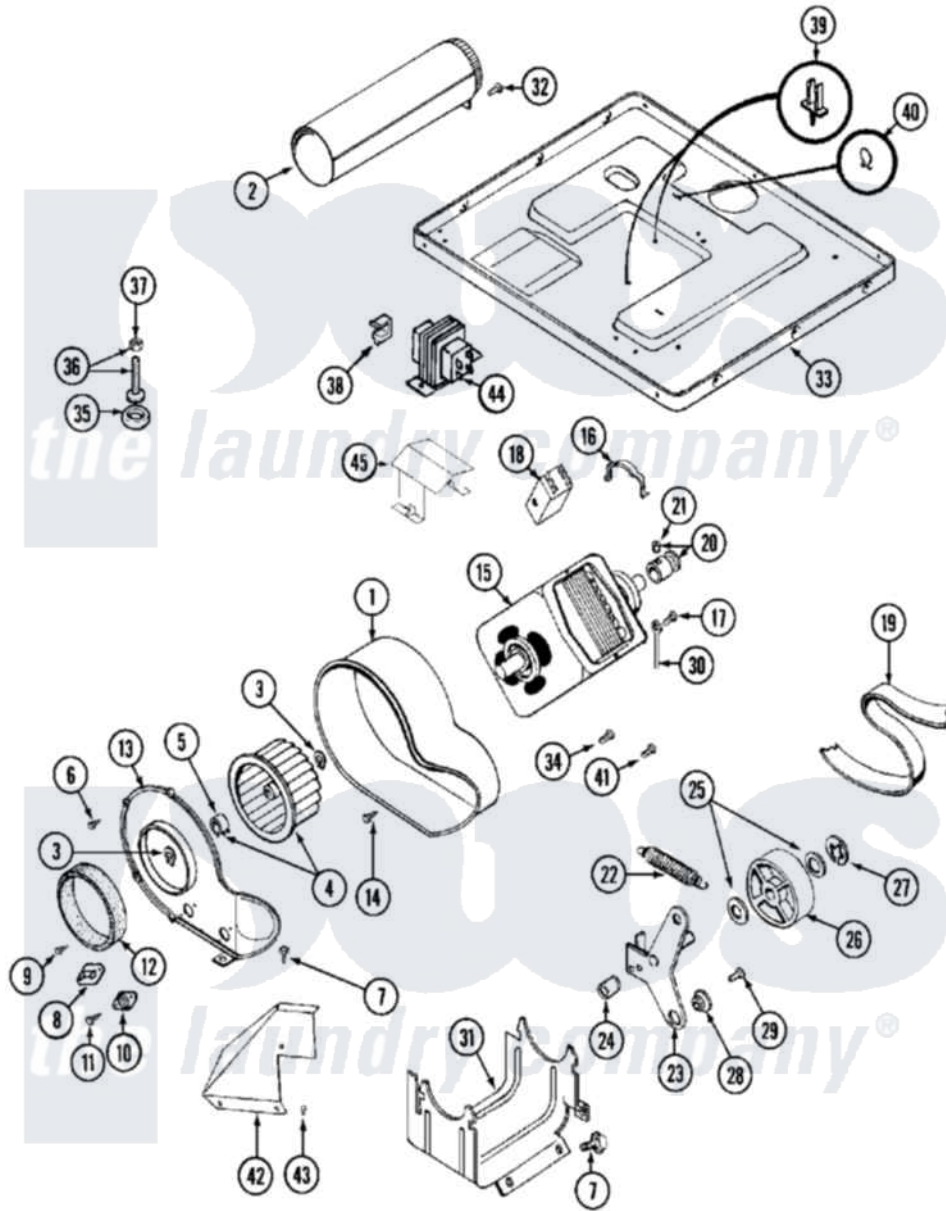

Maytag MDE11PDACW 07 - MOTOR DRIVE

Maytag [Residential Maytag MDE11PDACW Dryer Parts](#) Parts Diagram 07 - MOTOR DRIVE
 Click on the part number to view part

Item	Original Part Number	Replaced By	Status	Part Description
001	Y312893			Housing, Blower
002	Y303442			EXHAUST DUCT ASSEMBLY
003	410233	9703438		Ring-Retrn
004	Y303836			Blower Wheel Assembly And Clamp
005	312967			Clamp, Blower Housing
006	Y312961	W10116751		Screw
007	Y313561			Screw---NA
008	307208			Thermistor, Temp. Control
"	Y303391	33303391		Thermostat, Cycling
009	211294	90767		Screw, 8A X 3/8 HeX Washer Head Tapping
010	306604			Cut-Off, Thermal Part Not Used
011	NLA		Not Available	SCREW, THERMAL CUT-OFF
012	Y312901			Seal, Housing Cover
013	314778		Not Available	COVER, BLOWER HOUSING