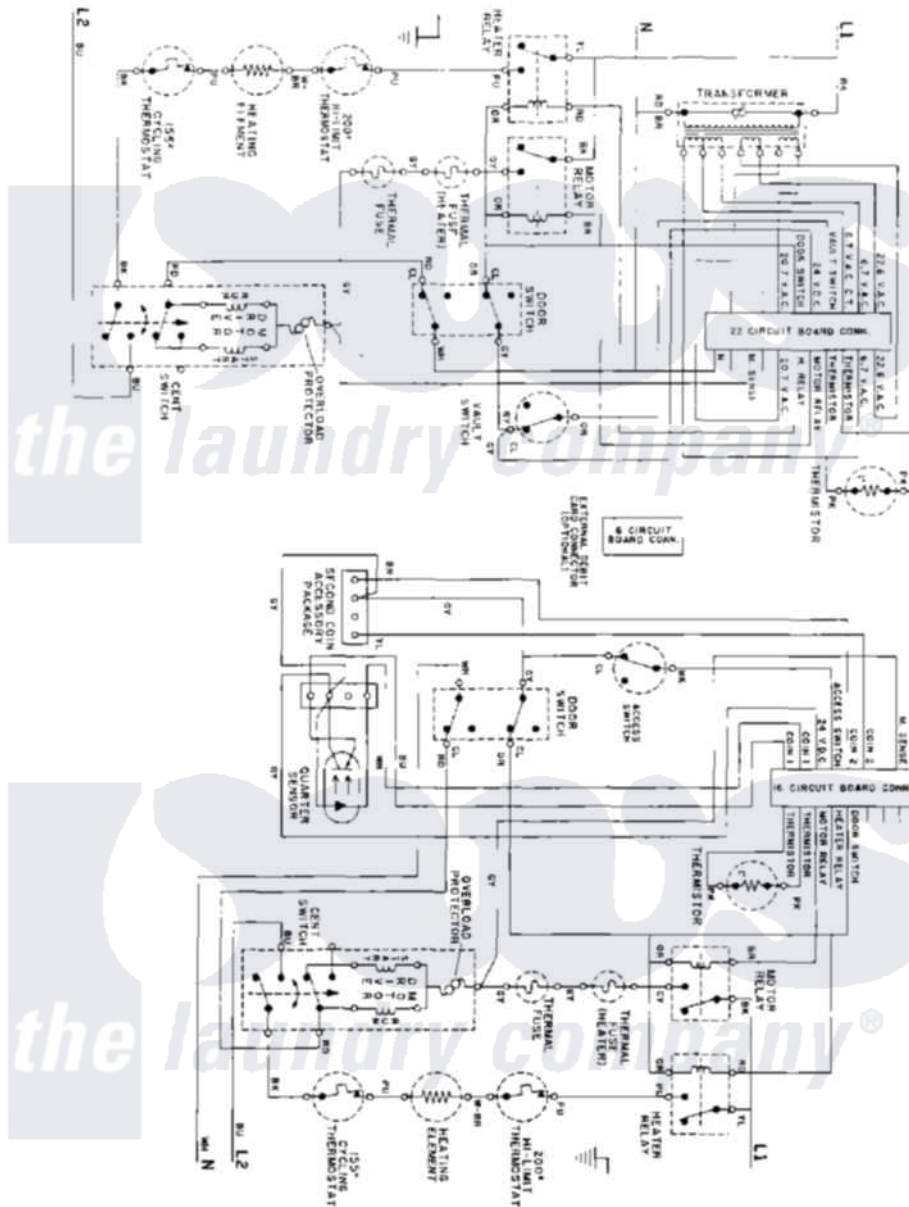

Maytag MDE11PDACW 08 - WIRING INFORMATION

Maytag Residential Maytag MDE11PDACW Dryer Parts Parts Diagram 08 - WIRING INFORMATION
 Click on the part number to view part

Item	Original Part Number	Replaced By	Status	Part Description
001	NLA		Not Available	WIRING INFORMATION