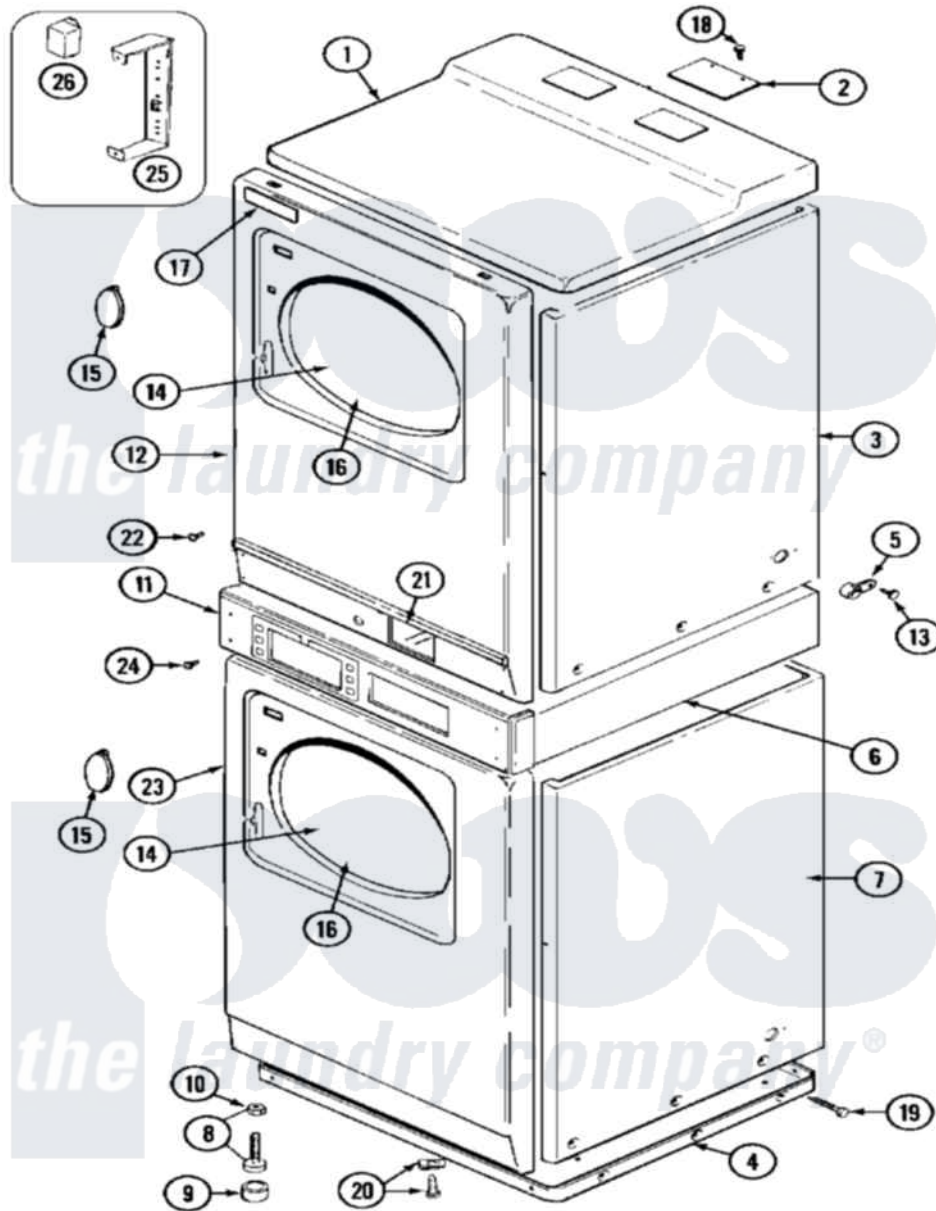

Maytag MDE11PDADL 02 - FRONT

Maytag Residential Maytag MDE11PDADL Dryer Parts Parts Diagram 02 - FRONT
 Click on the part number to view part

Item	Original Part Number	Replaced By	Status	Part Description
001	33001161		Not Available	TOP COVER ASSEMBLY (WHT)
"	33001165			Top Cover Assembly
"	NLA		Not Available	(ALM)
002	NLA		Not Available	PLATE, COVER
003	NLA		Not Available	CABINET (UPR-WHT)
004	306261			Base Assembly, Upper Dryer
"	306530		Not Available	BASE ASSEMBLY (LOWER)
005	910768	M0280301		Tie Electr
006	310933	33002194		Nut, Speed
"	314663	214354		Screw, Top Cover To Cabnt.
"	911050	4312464		Screw
"	NLA		Not Available	SUPPORT ASSEMBLY (WHT)
"	Y310632	1163839		Screw
007	NLA		Not Available	CABINET (LWR-WHT)
008	Y302699	22003428		Leg, Adjustable
009	210684			Foot, Adjustable Leg

010	210385		Lock Nut For Adjustable Leg
011	33001023	Not Available	EXTRUSION, CONTROL (LOWER)
012	314666	Not Available	SCREW, PANEL (UPR)
"	33001447	Not Available	PANEL, FRONT (UPR-WHT)
"	NLA	Not Available	PANEL, FRONT (UPR-WHT)
"	NLA	Not Available	CLIP, CABINET SCREW
013	211168	W10139210	Screw, 8-18 X 5/16
014	33001203	Not Available	PANEL, CLEAR INNER (W/SEAL)
015	314939		Handle, Door
"	314974		Handle, Door
016	314967	Not Available	DOOR W/WINDOW OUTER HALF (WHT)
"	NLA	Not Available	(ALM)
017	NLA	Not Available	NAME PLATE
018	Y313559		Screw
019	213007		Xfor Cabinet See Cabinet, Back
020	204439		Screw And Fstner Assembly
021	NLA	Not Available	EXTRUSION, CONTROL (UPR)
022	215506		Screw, Control Panel Overlay
"	315489		Screw, Extrusion And Front
023	33001132	33002342	Plug, Sifht Hole
"	33001168	Not Available	PLUG, SIGHT HOLE (ALM)
"	NLA	Not Available	PANEL, FRONT (LWR-WHT)
024	215506		Screw, Control Panel Overlay
025	314627		Bracket, Relays
"	Y310632	1163839	Screw
026	206824	W10133335	Relay, Motor
"	306199		Relay, Heater
"	306398		Relay, Heater
"	Y251119	3177991	Screw