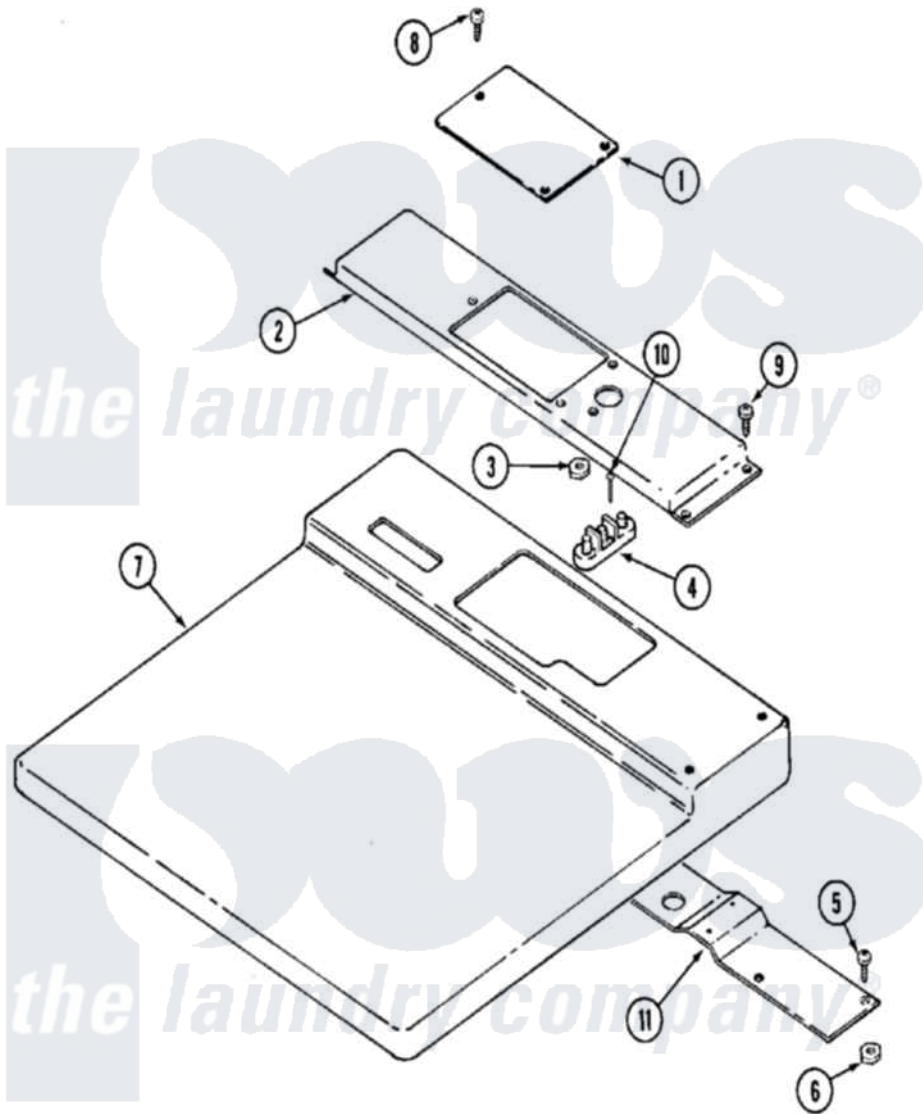

Maytag MDE11PDADL 03 - TOP COVER-CANADA

Maytag Residential Maytag MDE11PDADL Dryer Parts Parts Diagram 03 - TOP COVER-CANADA
 Click on the part number to view part

Item	Original Part Number	Replaced By	Status	Part Description
001	Y314174			Terminal Cover - Canada
002	NLA		Not Available	ENTRANCE, CONDUIT
003	311484	112432		Nut
"	Y311270			Washer, Terminal Block
004	400008			Block, Terminal
005	22001354	W10177242		Hex-Nut 9/32 - 28
"	NLA		Not Available	SCREW, TERMINAL BLOCK PLATE
006	Y052721			Nut, Terminal Block Plate
007	33001161		Not Available	TOP COVER ASSEMBLY (WHT)
"	NLA		Not Available	(ALM)
008	211294	90767		Screw, 8A X 3/8 HeX Washer Head Tapping
"	Y313559			Screw
009	211294	90767		Screw, 8A X 3/8 HeX Washer Head Tapping
"	Y313559			Screw

010

Y312209

[W10001200](#)

Screw

011

[33001303](#)

Grommet, Plate Hole

"

[33001316](#)

Plate, Terminal Block