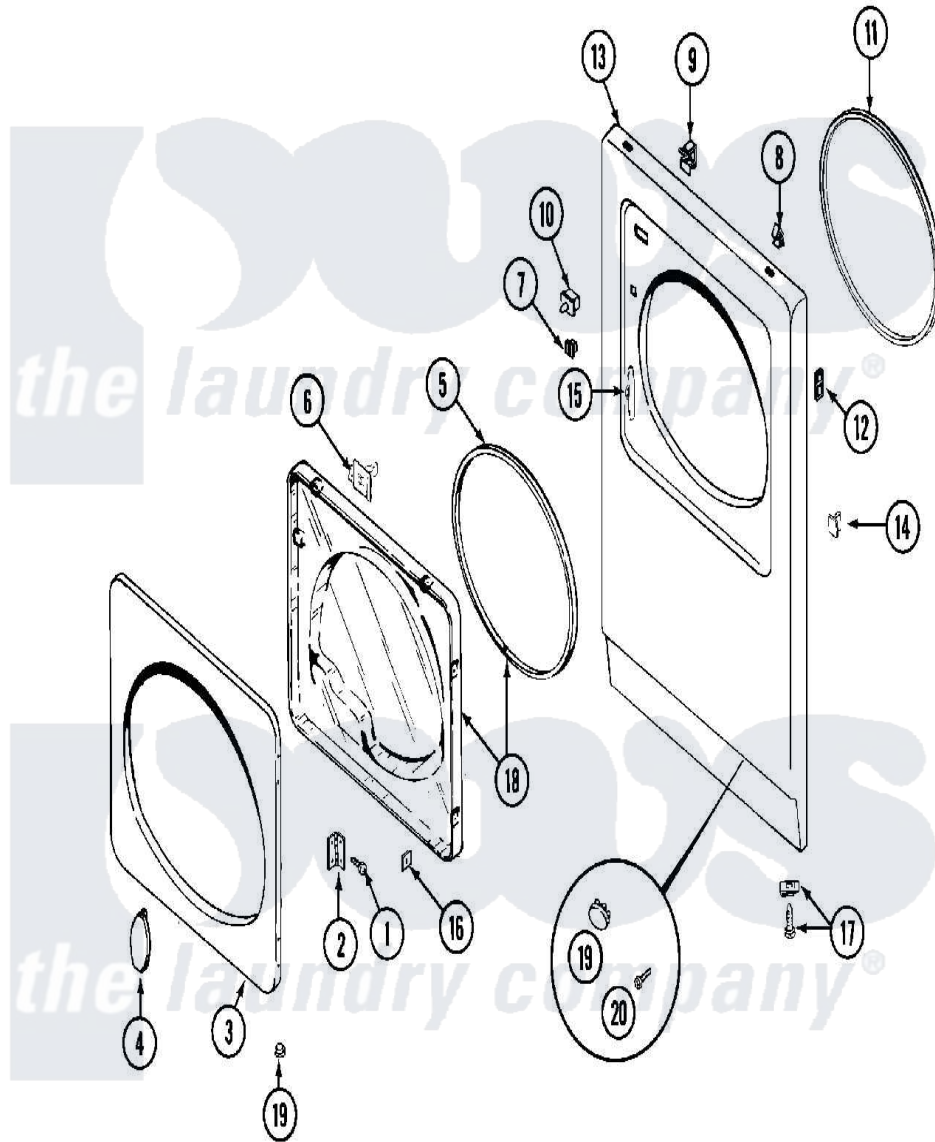

# Maytag MDE11PDADL 04 - DOOR

Maytag [Residential Maytag MDE11PDADL Dryer Parts](#) Parts Diagram 04 - DOOR  
 Click on the part number to view part

Item	Original Part Number	Replaced By	Status	Part Description
001	<a href="#">Y314062</a>			Screw, Door Hinge And Panel
002	<a href="#">33001230</a>			Hinge, Door
003	314967		Not Available	DOOR W/WINDOW OUTER HALF (WHT)
"	NLA		Not Available	(ALM)
004	<a href="#">314939</a>			Handle, Door
"	<a href="#">314974</a>			Handle, Door
005	<a href="#">33001192</a>			Seal, Door
006	<a href="#">33001305</a>			Strike, Door
007	Y304578	<a href="#">LA-1003</a>		Door Catch Kit
008	212982	<a href="#">22001650</a>		Fastener, Spring
009	<a href="#">Y310376</a>			Clip, Door Switch Harness
010	<a href="#">33001420</a>			Switch, Door
"	Y305753	<a href="#">W10169313</a>		Switch-Dor
011	<a href="#">314937</a>			Seal, Front Panel
012	NLA		Not Available	CLIP, HINGE SCREW
"	NLA		Not Available	FASTENER, FRONT PANEL

013	33001447	Not Available	PANEL, FRONT (UPR-WHT)
"	NLA	Not Available	PANEL, FRONT (LWR-WHT)
014	NLA	Not Available	PLUG, DOOR CATCH
015	<a href="#">33001175</a>		Cover, Hinge Hole
"	<a href="#">33001176</a>		Cover, Hinge Hole
016	<a href="#">Y313910</a>		Clip, Door Liner To Outer Panel
017	<a href="#">204439</a>		Screw And Fstner Assembly
"	314666	Not Available	SCREW, PANEL (UPR)
"	NLA	Not Available	CLIP, CABINET SCREW
018	33001203	Not Available	PANEL, CLEAR INNER (W/SEAL)
019	33001132	<a href="#">33002342</a>	Plug, Sifht Hole
"	33001168	Not Available	PLUG, SIGHT HOLE (ALM)
020	<a href="#">315489</a>		Screw, Extrusion And Front