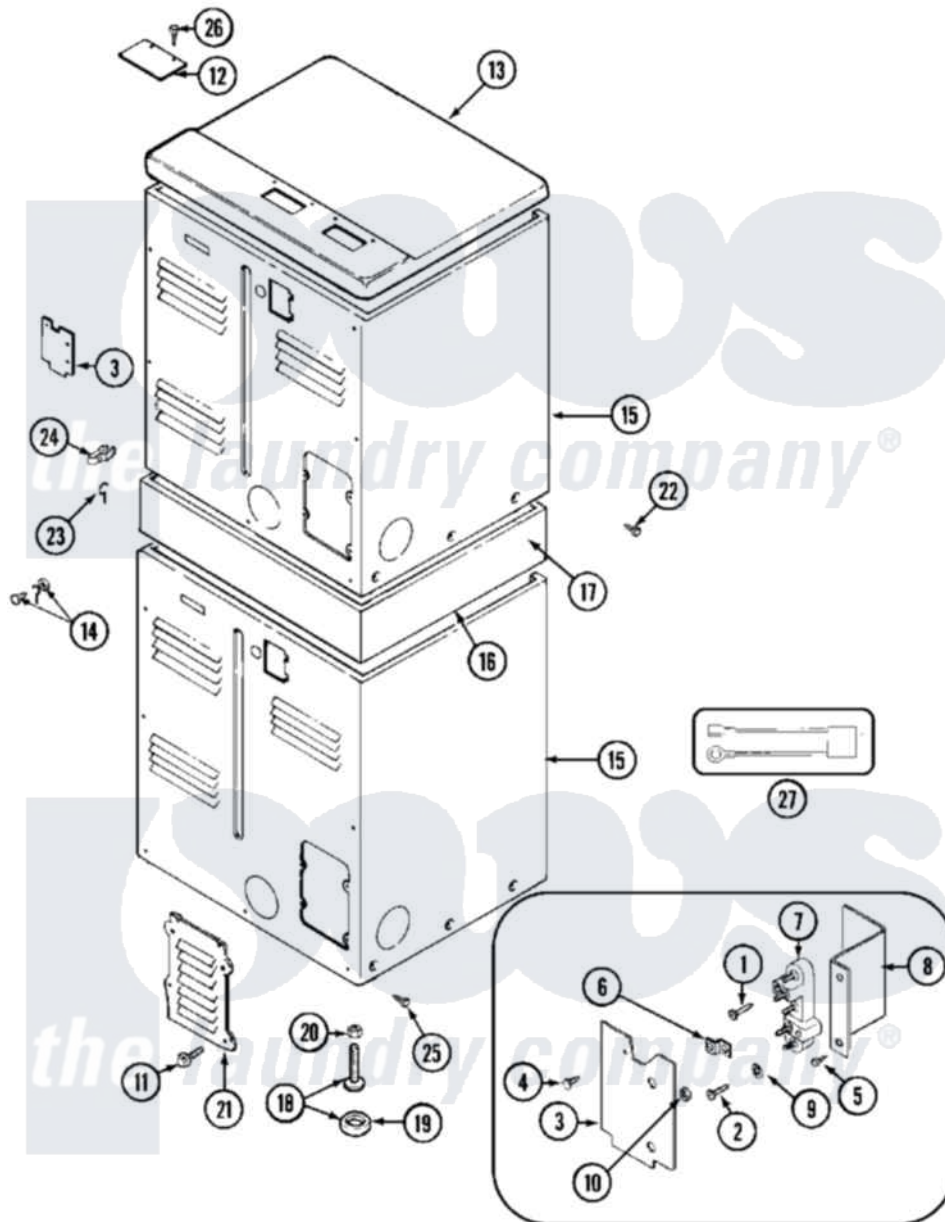

# Maytag MDE11PDADL 05 - REAR

Maytag [Residential Maytag MDE11PDADL Dryer Parts](#) Parts Diagram 05 - REAR  
 Click on the part number to view part

Item	Original Part Number	Replaced By	Status	Part Description
001	NLA		Not Available	SCREW, GROUND STRAP
002	Y310632	<a href="#">1163839</a>		Screw
003	Y312905		Not Available	COVER, TERMINAL
004	<a href="#">Y313561</a>			Screw----NA
005	Y312209	<a href="#">W10001200</a>		Screw
006	<a href="#">Y312184</a>			Strap, Grounding
007	<a href="#">400008</a>			Block, Terminal
008	<a href="#">Y312904</a>			Bracket, Terminal Block
009	<a href="#">311093</a>			Washer, Terminal Connection
"	<a href="#">Y311270</a>			Washer, Terminal Block
010	311484	<a href="#">112432</a>		Nut
011	211294	<a href="#">90767</a>		Screw, 8A X 3/8 HeX Washer Head Tapping
"	<a href="#">Y313559</a>			Screw
012	NLA		Not Available	PLATE, TOP COVER
013	33001161		Not Available	TOP COVER ASSEMBLY (WHT)

"	<a href="#">33001165</a>		Top Cover Assembly
"	NLA	Not Available	(ALM)
014	NLA	Not Available	SCREW & WASHER ASSEMBLY
015	NLA	Not Available	CABINET (LWR-WHT)
"	Y310632	<a href="#">1163839</a>	Screw
016	NLA	Not Available	SUPPORT ASSEMBLY (WHT)
017	310933	<a href="#">33002194</a>	Nut, Speed
018	Y302699	<a href="#">22003428</a>	Leg, Adjustable
019	<a href="#">210684</a>		Foot, Adjustable Leg
020	<a href="#">210385</a>		Lock Nut For Adjustable Leg
021	Y312951	Not Available	ACCESS COVER, BACK
022	NLA	Not Available	SCREW, SUPPORT
"	Y310632	<a href="#">1163839</a>	Screw
023	<a href="#">311155</a>		Ground Wire And Clamp
024	<a href="#">301548</a>		Clamp, Ground Wire
"	<a href="#">313122</a>		Screw - Baffle To Tumbler
025	<a href="#">213007</a>		Xfor Cabinet See Cabinet, Back
026	<a href="#">Y313559</a>		Screw
027	<a href="#">12001279</a>		Surge Suppressor Kit