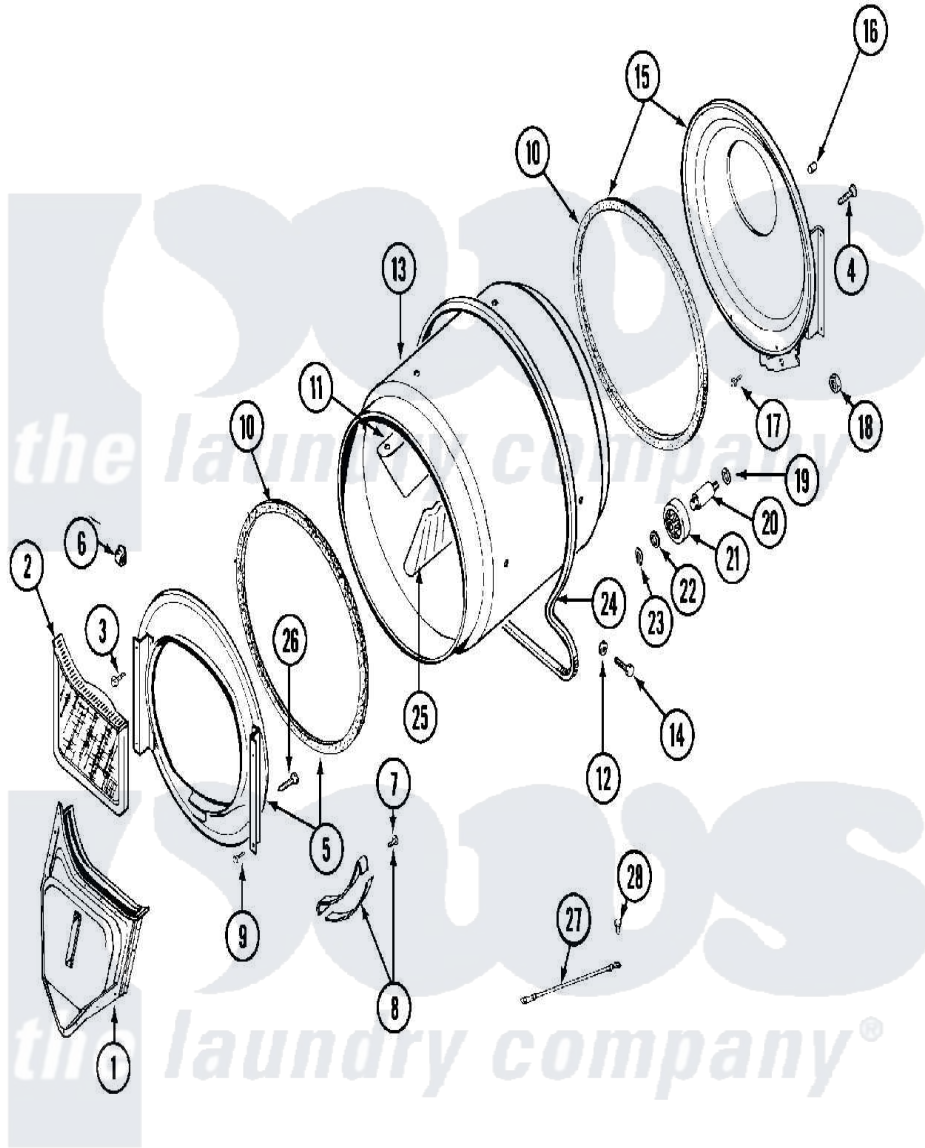

Maytag MDE11PDADL 06 - TUMBLER

Maytag Residential Maytag MDE11PDADL Dryer Parts Parts Diagram 06 - TUMBLER
 Click on the part number to view part

Item	Original Part Number	Replaced By	Status	Part Description
001	33001016			Outlet Duct Assembly
002	33001170	33002970		Lint Filte
003	NLA		Not Available	SCREW, TUMBLER SUPPORT
004	Y313561			Screw---NA
005	33001179			Front, Tumbler
006	Y310376			Clip, Door Switch Harness
007	210720			Rivet, Bearing To Tumbler Frnt
008	306508			Tumbler Bearing Kit ---W
009	Y310632	1163839		Screw
010	314820			Seal, Tumbler
011	33001012			Baffle
012	314158			Washer, Baffle To Tumbler
013	33001108		Not Available	DRYER TUMBLER, W/O BAFFLES
014	Y310759			Screw, Tumbler Baffles
015	33001178			Back, Tumbler

016	NLA	Not Available	COVER, THREAD
017	Y310632	1163839	Screw
018	312538	33001443	Nut, Hex
019	Y313347	312535	Washer, Vault Mounting Brk.
020	Y312948	6-3129480	Shaft- Tumbler
021	Y303373	12001541	Drum Roller/Washer Assembly--W
022	312535		Washer, Vault Mounting Brk.
023	410233	9703438	Ring-Retr
024	Y312959		Poly "V" Belt For Tumbler
025	33001004		Baffle, Tall
026	Y314110	33002917	Screw, No.10-16
027	901220		Ground Wire
028	910343	488234	Screw 8-32 X 1/4