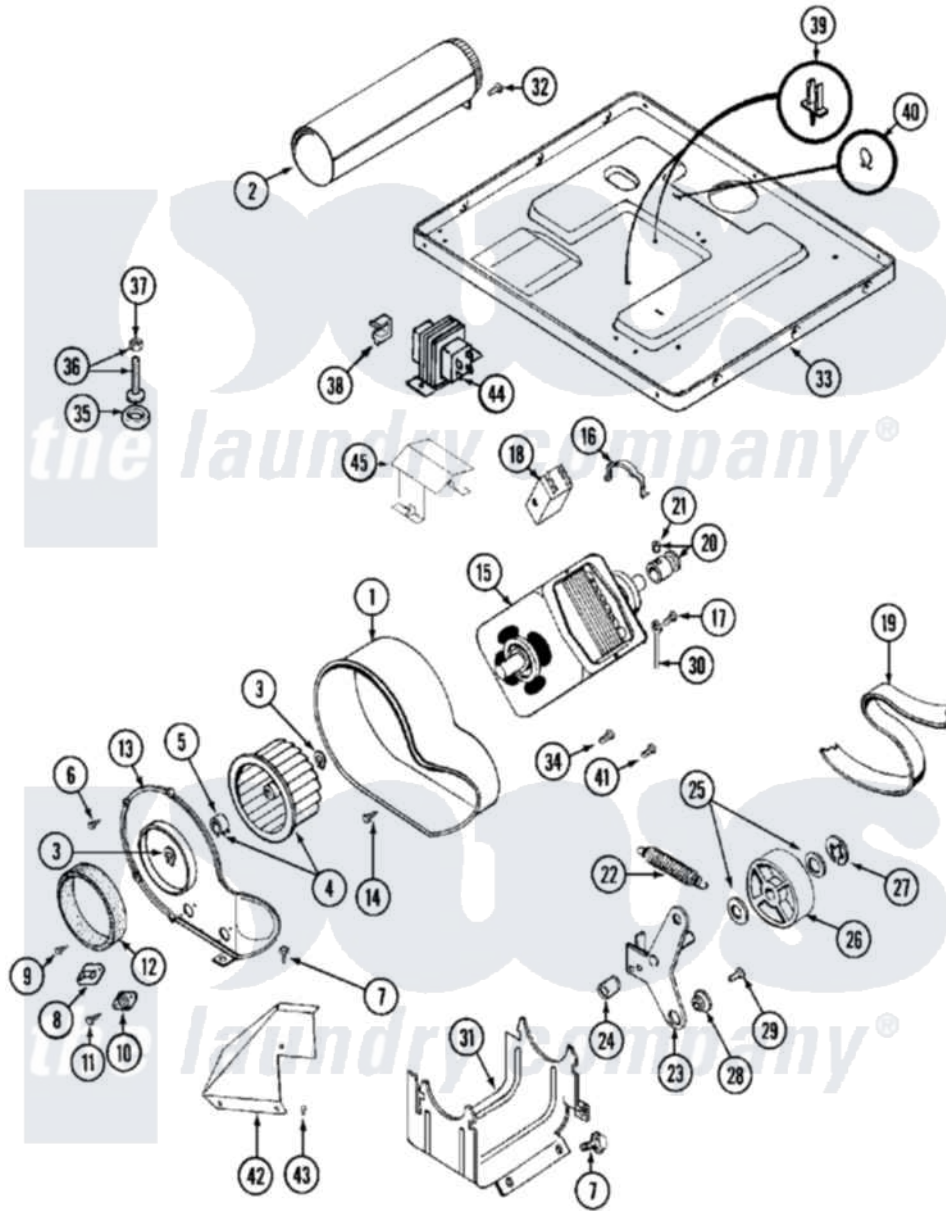

Maytag MDE11PDADL 08 - MOTOR DRIVE

Maytag [Residential Maytag MDE11PDADL Dryer Parts](#) Parts Diagram 08 - MOTOR DRIVE
 Click on the part number to view part

Item	Original Part Number	Replaced By	Status	Part Description
001	Y312893			Housing, Blower
002	Y303442			EXHAUST DUCT ASSEMBLY
003	410233	9703438		Ring-Retrn
004	Y303836			Blower Wheel Assembly And Clamp
005	312967			Clamp, Blower Housing
006	Y312961	W10116751		Screw
007	Y313561			Screw---NA
008	307208			Thermistor, Temp. Control
"	Y303391	33303391		Thermostat, Cycling
009	211294	90767		Screw, 8A X 3/8 HeX Washer Head Tapping
010	306604			Cut-Off, Thermal Part Not Used
011	NLA		Not Available	SCREW, THERMAL CUT-OFF
012	Y312901			Seal, Housing Cover
013	314778		Not Available	COVER, BLOWER HOUSING