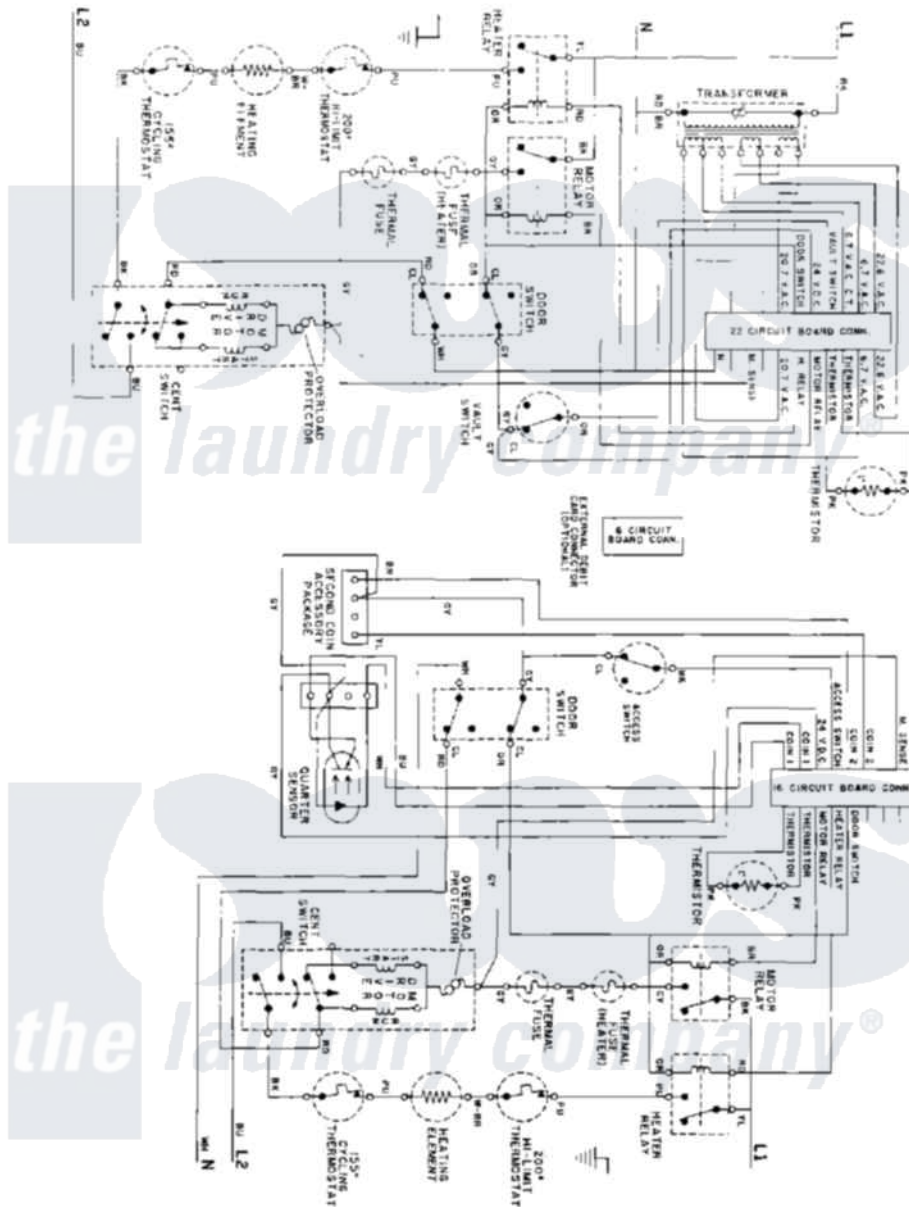

Maytag MDE11PDADL 09 - WIRING INFORMATION

Maytag Residential Maytag MDE11PDADL Dryer Parts Parts Diagram 09 - WIRING INFORMATION
 Click on the part number to view part

Item	Original Part Number	Replaced By	Status	Part Description
001	NLA		Not Available	WIRING INFORMATION