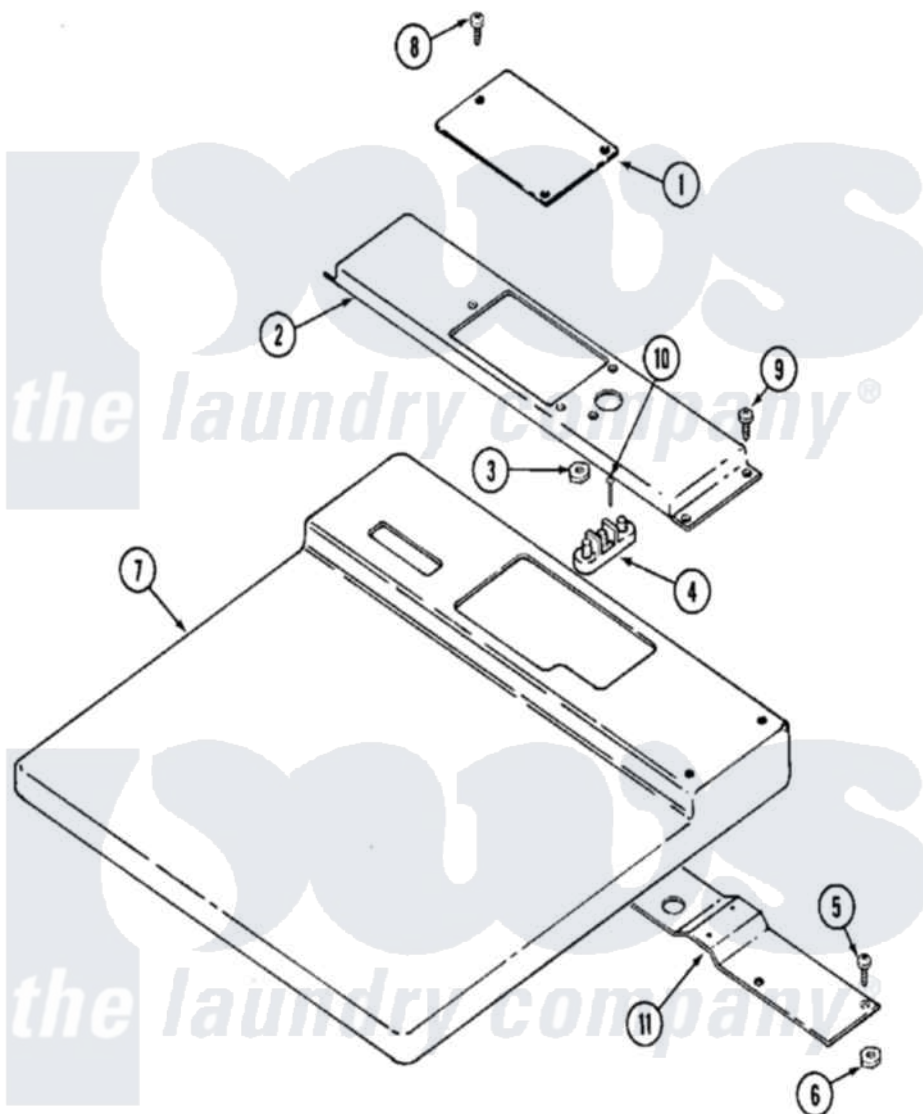

Maytag MDE11PDADW 03 - TOP COVER-CANADA

Maytag Residential Maytag MDE11PDADW Dryer Parts Parts Diagram 03 - TOP COVER-CANADA
 Click on the part number to view part

Item	Original Part Number	Replaced By	Status	Part Description
001	Y314174			Terminal Cover - Canada
002	NLA		Not Available	ENTRANCE, CONDUIT
003	311484	112432		Nut
"	Y311270			Washer, Terminal Block
004	400008			Block, Terminal
005	22001354	W10177242		Hex-Nut 9/32 - 28
"	NLA		Not Available	SCREW, TERMINAL BLOCK PLATE
006	Y052721			Nut, Terminal Block Plate
007	33001161		Not Available	TOP COVER ASSEMBLY (WHT)
"	NLA		Not Available	(ALM)
008	211294	90767		Screw, 8A X 3/8 HeX Washer Head Tapping
"	Y313559			Screw
009	211294	90767		Screw, 8A X 3/8 HeX Washer Head Tapping
"	Y313559			Screw

010 Y312209

[W10001200](#)

Screw

011 [33001303](#)

Grommet, Plate Hole

" [33001316](#)

Plate, Terminal Block