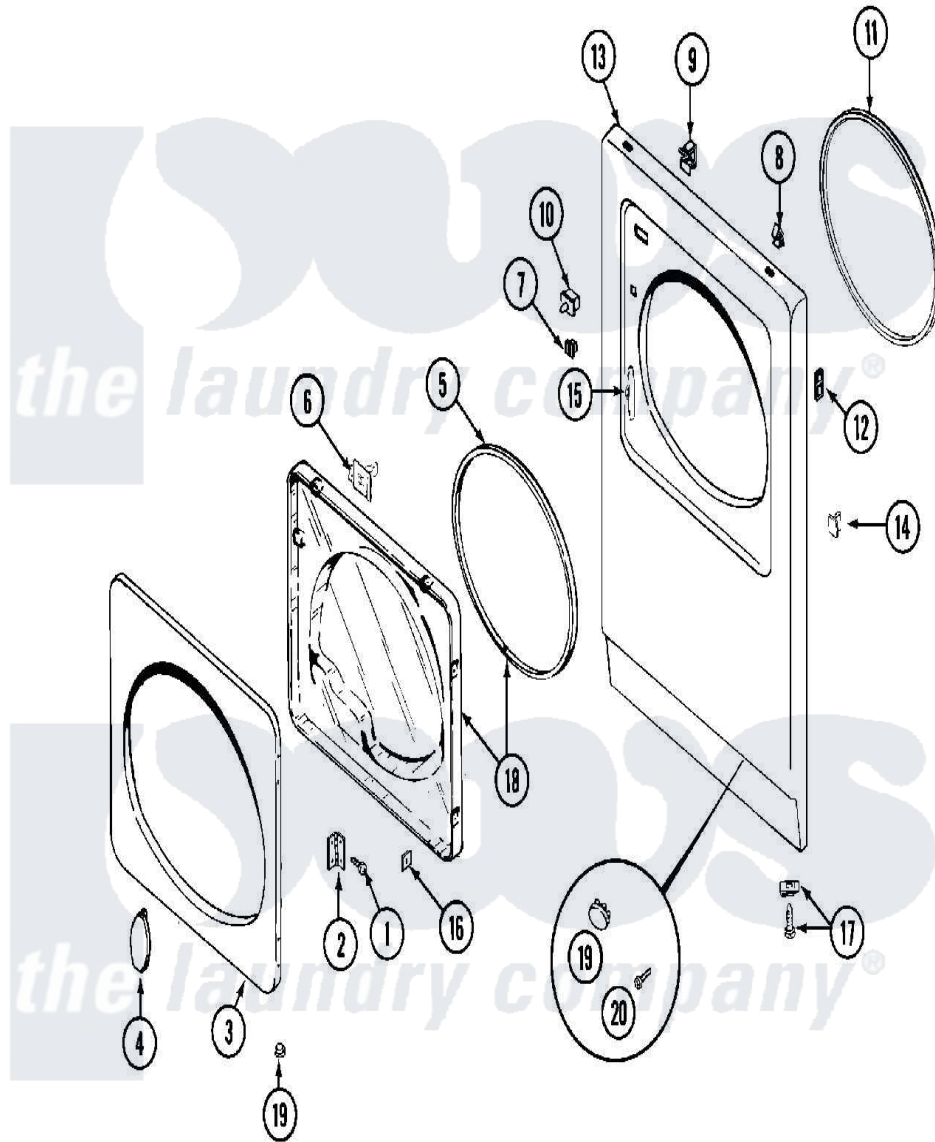

Maytag MDE11PDADW 04 - DOOR

Maytag [Residential Maytag MDE11PDADW Dryer Parts](#) Parts Diagram 04 - DOOR
 Click on the part number to view part

Item	Original Part Number	Replaced By	Status	Part Description
001	Y314062			Screw, Door Hinge And Panel
002	33001230			Hinge, Door
003	314967		Not Available	DOOR W/WINDOW OUTER HALF (WHT)
"	NLA		Not Available	(ALM)
004	314939			Handle, Door
"	314974			Handle, Door
005	33001192			Seal, Door
006	33001305			Strike, Door
007	Y304578	LA-1003		Door Catch Kit
008	212982	22001650		Fastener, Spring
009	Y310376			Clip, Door Switch Harness
010	33001420			Switch, Door
"	Y305753	W10169313		Switch-Dor
011	314937			Seal, Front Panel
012	NLA		Not Available	CLIP, HINGE SCREW
"	NLA		Not Available	FASTENER, FRONT PANEL

013	33001447	Not Available	PANEL, FRONT (UPR-WHT)
"	NLA	Not Available	PANEL, FRONT (LWR-WHT)
014	NLA	Not Available	PLUG, DOOR CATCH
015	33001175		Cover, Hinge Hole
"	33001176		Cover, Hinge Hole
016	Y313910		Clip, Door Liner To Outer Panel
017	204439		Screw And Fstner Assembly
"	314666	Not Available	SCREW, PANEL (UPR)
"	NLA	Not Available	CLIP, CABINET SCREW
018	33001203	Not Available	PANEL, CLEAR INNER (W/SEAL)
019	33001132	33002342	Plug, Sifht Hole
"	33001168	Not Available	PLUG, SIGHT HOLE (ALM)
020	315489		Screw, Extrusion And Front