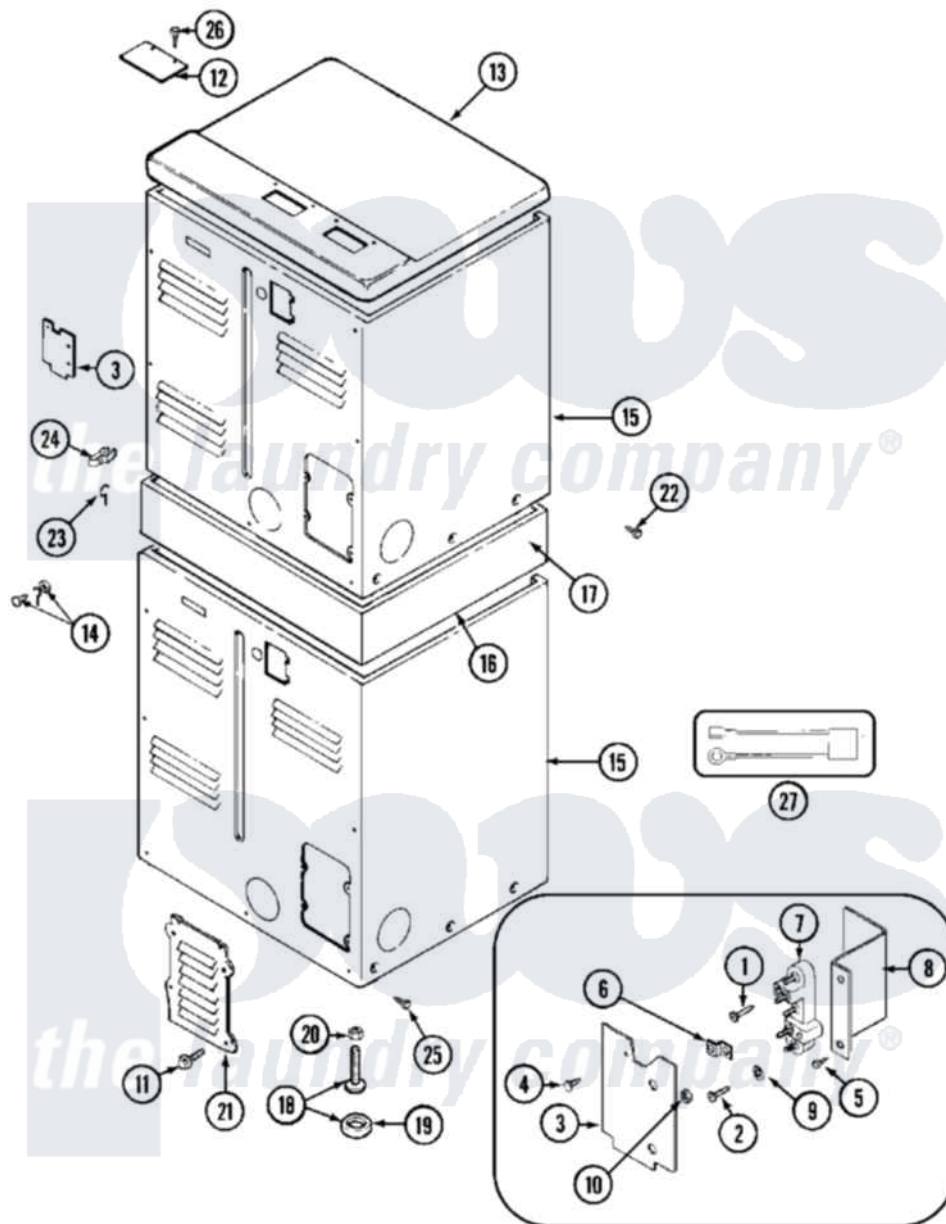

Maytag MDE11PDADW 05 - REAR

Maytag Residential Maytag MDE11PDADW Dryer Parts Parts Diagram 05 - REAR
 Click on the part number to view part

| Item | Original Part Number | Replaced By | Status | Part Description |
|------|-------------------------|---------------------------|---------------|---|
| 001 | NLA | | Not Available | SCREW, GROUND STRAP |
| 002 | Y310632 | 1163839 | | Screw |
| 003 | Y312905 | | Not Available | COVER, TERMINAL |
| 004 | Y313561 | | | Screw----NA |
| 005 | Y312209 | W10001200 | | Screw |
| 006 | Y312184 | | | Strap, Grounding |
| 007 | 400008 | | | Block, Terminal |
| 008 | Y312904 | | | Bracket, Terminal Block |
| 009 | 311093 | | | Washer, Terminal Connection |
| " | Y311270 | | | Washer, Terminal Block |
| 010 | 311484 | 112432 | | Nut |
| 011 | 211294 | 90767 | | Screw, 8A X 3/8 HeX Washer Head Tapping |
| " | Y313559 | | | Screw |
| 012 | NLA | | Not Available | PLATE, TOP COVER |
| 013 | 33001161 | | Not Available | TOP COVER ASSEMBLY (WHT) |

| | | | |
|-----|--------------------------|--------------------------|--------------------------------|
| " | 33001165 | | Top Cover Assembly |
| " | NLA | Not Available | (ALM) |
| 014 | NLA | Not Available | SCREW & WASHER ASSEMBLY |
| 015 | NLA | Not Available | CABINET (LWR-WHT) |
| " | Y310632 | 1163839 | Screw |
| 016 | NLA | Not Available | SUPPORT ASSEMBLY (WHT) |
| 017 | 310933 | 33002194 | Nut, Speed |
| 018 | Y302699 | 22003428 | Leg, Adjustable |
| 019 | 210684 | | Foot, Adjustable Leg |
| 020 | 210385 | | Lock Nut For Adjustable Leg |
| 021 | Y312951 | Not Available | ACCESS COVER, BACK |
| 022 | NLA | Not Available | SCREW, SUPPORT |
| " | Y310632 | 1163839 | Screw |
| 023 | 311155 | | Ground Wire And Clamp |
| 024 | 301548 | | Clamp, Ground Wire |
| " | 313122 | | Screw - Baffle To Tumbler |
| 025 | 213007 | | Xfor Cabinet See Cabinet, Back |
| 026 | Y313559 | | Screw |
| 027 | 12001279 | | Surge Suppressor Kit |